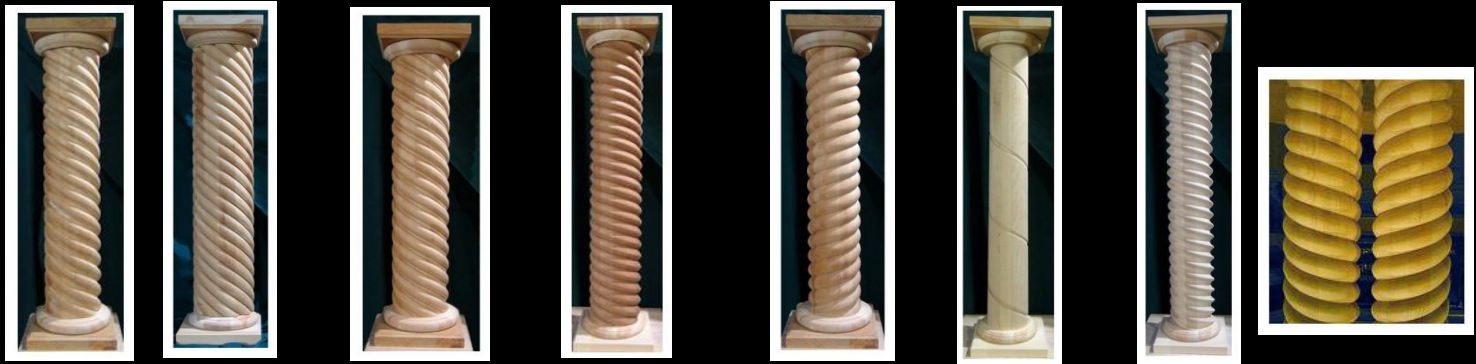

Rope Models

Made from Hardwoods Includes Square & Round Caps & Bases

[Submit Order Form](#)

Atlanta Barley Carousel Casino FrenchCountry SanFrancisco Swiss Specify Left or Right

IPC910SP-TCTB 9 FT	
9 Feet - 10" Diameter	Turns 55
Interior	
Paint Grade	LIST
AmPoplar	780.30
Basswood	1560.60
Stain Grade	LIST
African Mahogany	1606.50
Alder (Premium)	1780.92
Ash (White)	1560.60
Beech	1624.86
Birch (Yellow)	1560.60
Cherry	2295.00
Maple (Regular)	1560.60
Maple (Sap)	1698.30
Red Oak	1606.50
Walnut	call
Exterior Stain Grade	
Cedar (West Red)	1652.40
Douglas Fir	1422.90
Pine (White)	1652.40
Pine (Knotty)	1147.50
Pine (Clear)	1560.60
White Oak	1652.40

Square Capital & Square Base	13" x 13"	Height 1-3/4"
Round Capital & Round Base	Diameter 12"	Height 1-3/4"
Shaft	Diameter 10"	Height 101"
Total Height	10 Feet with Caps & Bases	
PDF BROCHURES		
Atlanta	click for Brochure	
Barley	click for Brochure	
Carousel	click for Brochure	
Casino	click for Brochure	
Fr Country	click for Brochure	
San Fran	click for Brochure	
Swiss	click for Brochure	

IPC1005SP-TCTB 10 FT	
10 Feet - 5" Diameter	Turns 61
Interior	
Paint Grade	LIST
AmPoplar	478.13
Basswood	956.25
Stain Grade	LIST
African Mahogany	984.38
Alder (Premium)	1091.25
Ash (White)	956.25
Beech	995.63
Birch (Yellow)	956.25
Cherry	1406.25
Maple (Regular)	956.25
Maple (Sap)	1040.63
Red Oak	984.38
Walnut	call
Exterior Stain Grade	
Cedar (West Red)	1012.50
Douglas Fir	871.88
Pine (White)	1012.50
Pine (Knotty)	703.13
Pine (Clear)	956.25
White Oak	1012.50

Square Capital & Square Base	7-1/2" x 7-1/2"	Height 1-1/4"
Round Capital & Round Base	Diameter 6-1/2"	Height 1-1/4"
Shaft	Inside 2"	Diameter 5"
Total Height	10 Feet with Caps & Bases	
PDF BROCHURES		
Atlanta	click for Brochure	
Barley	click for Brochure	
Carousel	click for Brochure	
Casino	click for Brochure	
Fr Country	click for Brochure	
San Fran	click for Brochure	
Swiss	click for Brochure	

IPC1004SP-TCTB 10 FT	
10 Feet - 4" Diameter	Turns 61
Interior	
Paint Grade	LIST
AmPoplar	488.75
Basswood	977.50
Stain Grade	LIST
African Mahogany	1006.25
Alder (Premium)	1115.50
Ash (White)	977.50
Beech	1017.75
Birch (Yellow)	977.50
Cherry	1437.50
Maple (Regular)	977.50
Maple (Sap)	1063.75
Red Oak	1006.25
Walnut	call
Exterior Stain Grade	
Cedar (West Red)	1035.00
Douglas Fir	891.25
Pine (White)	1035.00
Pine (Knotty)	718.75
Pine (Clear)	977.50
White Oak	1035.00

Square Capital & Square Base	6-1/2" x 6-1/2"	Height 1-1/4"
Round Capital & Round Base	Diameter 5-1/2"	Height 1-1/4"
Shaft	Diameter 4"	Height 115"
Total Height	10 Feet with Caps & Bases	
PDF BROCHURES		
Atlanta	click for Brochure	
Barley	click for Brochure	
Carousel	click for Brochure	
Casino	click for Brochure	
Fr Country	click for Brochure	
San Fran	click for Brochure	
Swiss	click for Brochure