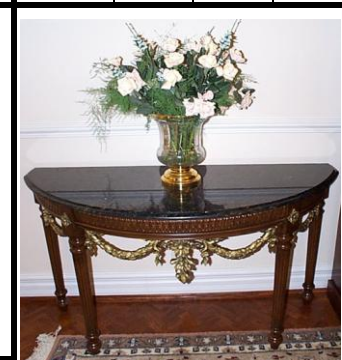

IPLH36B	click for Brochure	
Top Square	4" x 4"	
Height	36"	
Top Section	8-15/16"	
Lower	26-1/16"	
	List	
Hard Maple	109.69	
Red Oak	100.87	
Pine	69.31	
Cherry	121.81	
Soft Maple	86.33	
Walnut	call	
Mahogany	call	
White Oak	call	

IPLH29	click for Brochure	
Top Square	2-3/4"	
Height	29"	
Top Section	7"	
Lower	22"	
	List	
Maple	41.04	
Red Oak	51.04	
Pine	30.67	
Cherry	call	
Walnut	call	
Mahogany	call	
White Oak	call	

Georgian Reeded

Custom Sizes Available

IPLG15	click for Brochure	
Top Square	2-5/8"	
Height	15"	
Top Section	4"	
Lower	11"	
	List	
Maple	30.76	
Red Oak	32.11	
Pine	25.67	
Cherry	call	
Walnut	call	
Mahogany	call	
White Oak	call	

IPLG36A	click for Brochure	
Top Square	3-1/2"	
Height	36"	
Top Section	8-15/16"	
Lower	26-1/16"	
	List	
Hard Maple	122.48	
Red Oak	132.10	
Pine	114.47	
Cherry	103.97	
Soft Maple	90.51	
Walnut	call	
Mahogany	call	
White Oak	call	

IPLG20	click for Brochure	
Top Square	2-1/4"	
Height	20"	
Top Section	4-1/2"	
Lower	15-1/2"	
	List	
Maple	41.24	
Red Oak	43.87	
Pine	34.12	
Cherry	call	
Walnut	call	
Mahogany	call	
White Oak	call	

IPLH36B	click for Brochure	
Top Square	4" x 4"	
Height	36"	
Top Section	8-15/16"	
Lower	26-1/16"	
	List	
Hard Maple	135.94	
Red Oak	129.41	
Pine	94.75	
Cherry	147.58	
Soft Maple	112.52	
Walnut	call	
Mahogany	call	
White Oak	call	

IPLG27	click for Brochure	
Top Square	2-1/4"	
Height	27"	
Top Section	5-3/8"	
Lower	21-7/8"	
	List	
Maple	48.62	
Red Oak	55.49	
Pine	36.99	
Cherry	call	
Walnut	call	
Mahogany	call	
White Oak	call	

IPLG29	click for Brochure	
Top Square	2-3/4"	
Height	29"	
Top Section	7-1/4"	
Lower	21-3/4"	
	List	
Maple	53.17	
Red Oak	62.92	
Pine	42.54	
Cherry	call	
Walnut	call	
Mahogany	call	
White Oak	call	

IPLG29L	click for Brochure	
Top Square	3-1/2"	
Height	29"	
Top Section	7-1/4"	
Lower	21-3/4"	
	List	
Maple	87.46	
Red Oak	90.46	
Pine	60.59	
Cherry	call	
Walnut	call	
Mahogany	call	
White Oak	call