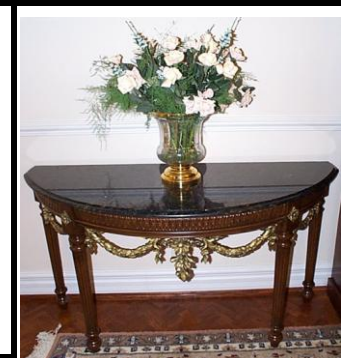

IPLM15	click for Brochure	
Top Square	2-5/8"	
Height	15"	
Top Section	4"	
Lower	11"	
	List	
Maple	20.67	
Red Oak	15.00	
Pine	call	
Cherry	call	
Walnut	call	
Mahogany	call	
White Oak	call	

IPLM155	click for Brochure	
Top Square	2-5/8"	
Height	15"	
Top Section	4"	
Lower	11"	
	List	
Maple	call	
Red Oak	call	
Pine	call	
Cherry	call	
Walnut	call	
Mahogany	call	
White Oak	call	

IPLG20	click for Brochure	
Top Square	2-1/4"	
Height	20"	
Top Section	4-1/2"	
Lower	15-1/2"	
	List	
Maple	31.73	
Red Oak	33.74	
Pine	26.24	
Cherry	call	
Walnut	call	
Mahogany	call	
White Oak	call	

IPLH36B	click for Brochure	
Top Square	4" x 4"	
Height	36"	
Top Section	8-15/16"	
Lower	26-1/16"	
	List	
Hard Maple	135.94	
Red Oak	129.41	
Pine	94.75	
Cherry	147.58	
Soft Maple	112.52	
Walnut	call	
Mahogany	call	
White Oak	call	

IPLM20	click for Brochure	
Top Square	2-1/4"	
Height	20"	
Top Section	4-1/2"	
Lower	15-1/2"	
	List	
Maple	24.42	
Red Oak	15.98	
Pine	call	
Cherry	call	
Walnut	call	
Mahogany	call	
White Oak	call	

IPLM205	click for Brochure	
Top Square	2-5/8"	
Height	15"	
Top Section	4"	
Lower	11"	
	List	
Maple	call	
Red Oak	call	
Pine	call	
Cherry	call	
Walnut	call	
Mahogany	call	
White Oak	call	

IPLG27	click for Brochure	
Top Square	2-1/4"	
Height	27"	
Top Section	5-3/8"	
Lower	21-7/8"	
	List	
Maple	37.40	
Red Oak	42.69	
Pine	28.46	
Cherry	call	
Walnut	call	
Mahogany	call	
White Oak	call	

IPLM27	click for Brochure	
Top Square	2-1/4"	
Height	27"	
Top Section	5-3/8"	
Lower	21-7/8"	
	List	
Maple	29.61	
Red Oak	21.23	
Pine	call	
Cherry	call	
Walnut	call	
Mahogany	call	
White Oak	call	

IPLM275	click for Brochure	
Top Square	2-1/4"	
Height	27"	
Top Section	5-3/8"	
Lower	21-7/8"	
	List	
Maple	40.18	
Red Oak	call	
Pine	call	
Cherry	call	
Walnut	call	
Mahogany	call	
White Oak	call	

IPLG29	click for Brochure	
Top Square	2-3/4"	
Height	29"	
Top Section	7-1/4"	
Lower	21-3/4"	
	List	
Maple	40.90	
Red Oak	48.40	
Pine	32.72	
Cherry	call	
Walnut	call	
Mahogany	call	
White Oak	call	

IPLM29	click for Brochure	
Top Square	2-3/4"	
Height	29"	
Top Section	7"	
Lower	22"	
	List	
Maple	36.09	
Red Oak	43.78	
Pine	call	
Cherry	call	
Walnut	call	
Mahogany	call	
White Oak	call	

IPLM295	click for Brochure	
Top Square	2-3/4"	
Height	29"	
Top Section	4"	
Lower	25"	
	List	
Maple	call	
Red Oak	call	
Pine	call	
Cherry	call	
Walnut	call	
Mahogany	call	
White Oak	call	

IPLG29L	click for Brochure	
Top Square	3-1/2"	
Height	29"	
Top Section	7-1/4"	
Lower	21-3/4"	
	List	
Maple	67.28	
Red Oak	69.58	
Pine	46.60	
Cherry	call	
Walnut	call	
Mahogany	call	
White Oak	call