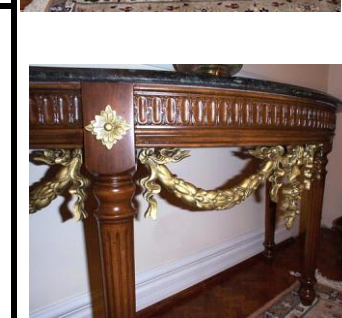

IPLR29L	click for Brochure	
Top Square	3-1/2"	8.8cm
Height	29"	73.6cm
Top Section	7-1/4"	18.4cm
Lower	21-3/4"	55.2cm
	List	
Maple	87.46	
Red Oak	90.46	
Pine	60.59	
Cherry	call	
Walnut	call	
Mahogany	call	
White Oak	call