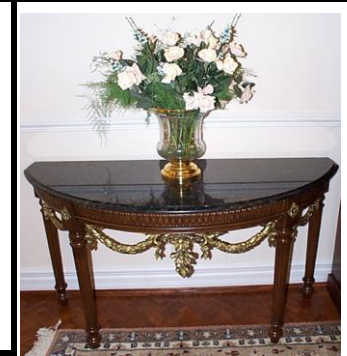

IPLM155	click for Brochure	
Top Square	2-5/8"	6.6cm
Height	15"	38cm
Top Section	4"	10cm
Lower	11"	27.9cm
	List	
Maple	call	
Red Oak	call	
Pine	call	
Cherry	call	
Walnut	call	
Mahogany	call	
White Oak	call	

IPLG20	click for Brochure	
Top Square	2-1/4"	5.7cm
Height	20"	50cm
Top Section	4-1/2"	11.4cm
Lower	15-1/2"	39.3cm
	List	
Maple	41.24	
Red Oak	43.87	
Pine	34.12	
Cherry	call	
Walnut	call	
Mahogany	call	
White Oak	call	

IPLH36B	click for Brochure	
Top Square	4" x 4"	10cm
Height	36"	91.4cm
Top Section	8-15/16"	22.7cm
Lower	26-1/16"	66.2cm
	List	
Hard Maple	176.72	
Red Oak	168.24	
Pine	123.17	
Cherry	191.86	
Soft Maple	146.27	
Walnut	call	
Mahogany	call	
White Oak	call	

IPLM20	click for Brochure	
Top Square	2-1/4"	5.7cm
Height	20"	50cm
Top Section	4-1/2"	11.4cm
Lower	15-1/2"	39.3cm
	List	
Maple	31.74	
Red Oak	34.62	
Pine	call	
Cherry	call	
Walnut	call	
Mahogany	call	
White Oak	call	

IPLM205	click for Brochure	
Top Square	2-5/8"	6.6cm
Height	15"	38cm
Top Section	4"	10cm
Lower	11"	27.9cm
	List	
Maple	call	
Red Oak	call	
Pine	call	
Cherry	call	
Walnut	call	
Mahogany	call	
White Oak	call	

IPLG27	click for Brochure	
Top Square	2-1/4"	5.7cm
Height	27"	68.5cm
Top Section	5-3/8"	13.6cm
Lower	21-7/8"	55.5cm
	List	
Maple	48.62	
Red Oak	55.49	
Pine	36.99	
Cherry	call	
Walnut	call	
Mahogany	call	
White Oak	call	

IPLM27	click for Brochure	
Top Square	2-1/4"	5.7cm
Height	27"	68.5cm
Top Section	5-3/8"	13.6cm
Lower	21-7/8"	55.5cm
	List	
Maple	38.49	
Red Oak	45.99	
Pine	call	
Cherry	call	
Walnut	call	
Mahogany	call	
White Oak	call	

IPLM275	click for Brochure	
Top Square	2-1/4"	5.7cm
Height	27"	68.5cm
Top Section	5-3/8"	13.6cm
Lower	21-7/8"	55.5cm
	List	
Maple	52.23	
Red Oak	call	
Pine	call	
Cherry	call	
Walnut	call	
Mahogany	call	
White Oak	call	

IPLG29	click for Brochure	
Top Square	2-3/4"	6.9cm
Height	29"	73.6cm
Top Section	7-1/4"	18.4cm
Lower	21-3/4"	55.2cm
	List	
Maple	53.17	
Red Oak	62.92	
Pine	42.54	
Cherry	call	
Walnut	call	
Mahogany	call	
White Oak	call	

IPLM29	click for Brochure	
Top Square	2-3/4"	6.9cm
Height	29"	73.6cm
Top Section	7"	17.7cm
Lower	22"	55.8cm
	List	
Maple	46.92	
Red Oak	56.92	
Pine	call	
Cherry	call	
Walnut	call	
Mahogany	call	
White Oak	call	

IPLM295	click for Brochure	
Top Square	2-3/4"	6.9cm
Height	29"	73.6cm
Top Section	4"	10cm
Lower	25"	63.5cm
	List	
Maple	call	
Red Oak	call	
Pine	call	
Cherry	call	
Walnut	call	
Mahogany	call	
White Oak	call	

IPLG29L	click for Brochure	
Top Square	3-1/2"	8.8cm
Height	29"	73.6cm
Top Section	7-1/4"	18.4cm
Lower	21-3/4"	55.2cm
	List	
Maple	87.46	
Red Oak	90.46	
Pine	60.59	
Cherry	call	
Walnut	call	
Mahogany	call	
White Oak	call