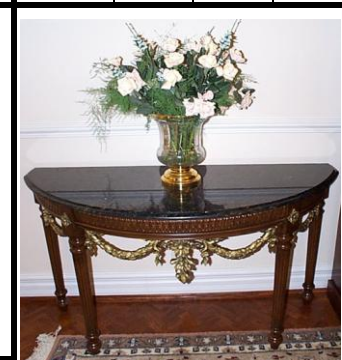

IPLH29	click for Brochure	
Top Square	2-3/4"	6.9cm
Height	29"	73.6cm
Top Section	7"	17.7cm
Lower	22"	55.8cm
	List	
Maple	41.04	
Red Oak	51.04	
Pine	30.67	
Cherry	call	
Walnut	call	
Mahogany	call	
White Oak	call	

Regency Fluted

Custom Sizes Available

IPLR15	click for Brochure	
Top Square	2-5/8"	6.6cm
Height	15"	38cm
Top Section	4"	10cm
Lower	11"	27.9cm
	List	
Maple	39.99	
Red Oak	41.74	
Pine	33.37	
Cherry	call	
Walnut	call	
Mahogany	call	
White Oak	call	

IPLR36A	click for Brochure	
Top Square	3-1/2"	8.8cm
Height	36"	91.4cm
Top Section	8-15/16"	22.7cm
Lower	26-1/16"	66.2cm
	List	
Hard Maple	147.76	
Red Oak	137.70	
Pine	106.64	
Cherry	171.74	
Soft Maple	123.70	
Walnut	call	
Mahogany	call	
White Oak	call	

IPLR20	click for Brochure	
Top Square	2-1/4"	5.7cm
Height	20"	50cm
Top Section	4-1/2"	11.4cm
Lower	15-1/2"	39.3cm
	List	
Maple	41.24	
Red Oak	43.87	
Pine	34.12	
Cherry	call	
Walnut	call	
Mahogany	call	
White Oak	call	

IPLR36B	click for Brochure	
Top Square	4" x 4"	10cm
Height	36"	91.4cm
Top Section	8-15/16"	22.7cm
Lower	26-1/16"	66.2cm
	List	
Hard Maple	165.35	
Red Oak	153.36	
Pine	112.15	
Cherry	180.75	
Soft Maple	134.90	
Walnut	call	
Mahogany	call	
White Oak	call	

IPLR27	click for Brochure	
Top Square	2-1/4"	5.7cm
Height	27"	68.5cm
Top Section	5-3/8"	13.6cm
Lower	21-7/8"	55.5cm
	List	
Maple	48.62	
Red Oak	55.49	
Pine	36.99	
Cherry	call	
Walnut	call	
Mahogany	call	
White Oak	call	

IPLR29	click for Brochure	
Top Square	2-3/4"	6.9cm
Height	29"	73.6cm
Top Section	7-1/4"	18.4cm
Lower	21-3/4"	55.2cm
	List	
Maple	53.17	
Red Oak	62.92	
Pine	42.54	
Cherry	call	
Walnut	call	
Mahogany	call	
White Oak	call