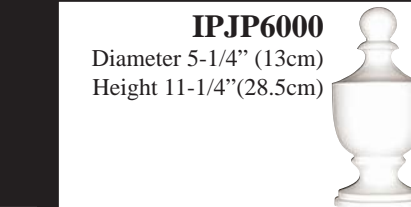

IPMRD3000 Width 33" (83.8cm)
Height 9" (22.8cm) Depth 1" (2.5cm)

IPCVA950 24-1/4" (61.6cm)
5" (12.7cm) Depth 3/4" (1.9cm)

IPDP401 Width 23-1/2" (60cm)
Height 7-1/4" (18.7cm)

IPCVA901 24" (60.9cm)
Height 5" (12.7cm) Depth 3/4"(1.9cm)

IPCVA910 36-1/2" (92.1cm)
Height 6-1/4"(15.8cm) Depth 1"(2.5cm)

IPCVA905 36" (91.4cm)
Height 7" (17.7cm) Depth 1"(2.5cm)

IPCVA900 12" (30.4cm)
Height 4" (10cm) Depth 5/8"(1.5cm)

IPMRD6004 Wide 42" (106.6cm)
High 8-3/4"(22.2cm) Deep 1-1/4"(3cm)

IPNP4762 Width 34-7/8" (88.5cm)
Height 5-7/8" (14.9cm) Depth 1-9/16" (3.9cm)

IPNP4761 Width 46-5/8" (118cm)
Height 9-5/16"(23.6cm)
Depth 1-3/8"(3.5cm)

IPMRD6002 Wide 70" (177.8cm)
High 14-1/2"(36.8cm) Deep 1-1/4"(3cm)

IPNP4820
Wide 26-3/4"
67.9cm
High 6-11/16"
17cm
Deep 1-3/16"
3cm

IPNP4821
Wide 15-1/16"
38.2cm
High 9-3/16"
23.3cm
Deep 1-7/16"
3.6cm

IPNP4822
Wide 26-3/4"
67.9cm
High 6-11/16"
17cm
Deep 1-3/16"
3cm

IPJP6000
Diameter 5-1/4" (13cm)
Height 11-1/4"(28.5cm)