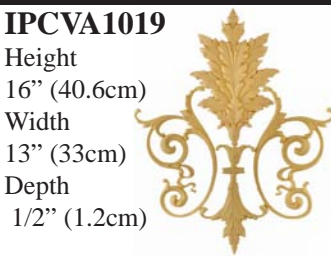

IPCVA1005
Height 3-1/2" (8.8cm)
Width 2-1/2" (6.3cm)
Depth 1/2" (1.2cm)

IPCVA1006
Height 5" (12.7cm)
Width 3" (7.6cm)
Depth 3/4" (1.9cm)

IPCVA1007
Height 3-1/2" (8.8)
Width 1-3/4" (9.5)
Depth 3/8" (.95cm)

IPCVA1008
Height 4-7/8" (12.3)
Width 5" (12.7cm)
Depth 1/2" (1.27)

IPCVA1017
Height 5-1/2" (13.9)
Width 5-1/2" (13.9)
Depth 1" (2.5cm)

IPCVA1018
Height 4-3/4" (12cm)
Width 3" (7.6cm)
Depth 1" (2.5cm)

IPCVA1010 Each Width 7-1/8" (18cm)
Height 3-1/8" (7.9cm) Depth 5/8" (1.5cm)

IPCVA1019
Height
16" (40.6cm)
Width
13" (33cm)
Depth
1/2" (1.2cm)

IPNP4792
High 4-1/2"
11.5cm
Wide 3-1/8"
7.9cm
Deep 1/2"
1.3cm

IPCVA1012
Height
24-1/4"
61.5cm
Width
3-1/2"
8.8cm
Depth
5/8"
1.5cm

IPCVA823
Height 8" (8.3)
Width 5-3/8" (13.6)
Depth 1" (2.5cm)

IPNP4798
High 8-7/8"
22.5cm
Wide 6-1/4"
15.9cm
Deep 13/16"
2cm

IPNP4799
Height 5-5/16"
(13.5cm)
Width 10-5/8" (27cm)
Depth 1" (2.54cm)

IPNP4788
Height 5-7/8" (15)
Width 12" (30.5cm)
Depth 11/16" (1.8)

All prices & specs subject to change without notice, Final product & measurements may vary from this brochure