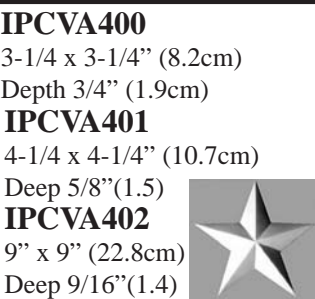

IPCVA1008
Height 4-7/8" (12.3)
Width 5" (12.7cm)
Depth 1/2" (1.27)

IPCVA1017
Height 5-1/2" (13.9)
Width 5-1/2" (13.9)
Depth 1" (2.5cm)

IPCVA1018
Height 4-3/4" (12cm)
Width 3" (7.6cm)
Depth 1" (2.5cm)

IPCVA1010 Each Width 7-1/8" (18cm)
Height 3-1/8" (7.9cm) Depth 5/8" (1.5cm)

IPCVA1019
Height
16" (40.6cm)
Width
13" (33cm)
Depth
1/2" (1.2cm)

IPNP4792
High 4-1/2"
11.5cm
Wide 3-1/8"
7.9cm
Deep 1/2"
1.3cm

IPCVA1012
Height
24-1/4"
61.5cm
Width
3-1/2"
8.8cm
Depth
5/8"
1.5cm

IPCVA823
Height 8" (8.3)
Width 5-3/8" (13.6)
Depth 1" (2.5cm)

IPCVA822

Height
14" (35.5)
Width
5-3/8"
13.6cm

Depth
1"
2.5cm

IPCVA400
3-1/4 x 3-1/4" (8.2cm)
Depth 3/4" (1.9cm)
IPCVA401
4-1/4 x 4-1/4" (10.7cm)
Deep 5/8" (1.5)
IPCVA402
9" x 9" (22.8cm)
Deep 9/16" (1.4)

IPNP4798
High 8-7/8"
22.5cm
Wide 6-1/4"
15.9cm
Deep 13/16"
2cm

IPNP4799
Height 5-5/16"
(13.5cm)
Width 10-5/8" (27cm)
Depth 1" (2.54cm)

IPNP4788
Height 5-7/8" (15)
Width 12" (30.5cm)
Depth 11/16" (1.8)

All prices & specs subject to change without notice, Final product & measurements may vary from this brochure