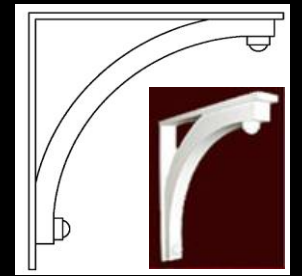

IPGB6507

[click for Brochure](#)

Height	30"	76.2cm
Projection	28"	71cm
Width	6"	15.2cm
Materials	List	You Pay
ArchPolymer™	292.64	204.82
White Oak or Cedar		call