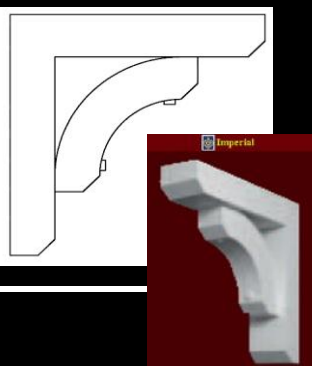

IPGB6503

[click for Brochure](#)

| | | |
|--------------------|--------|---------|
| Height | 22" | 55.8cm |
| Projection | 32" | 81.28cm |
| Width | 4" | 10cm |
| Materials | List | You Pay |
| ArchPolymer™ | 299.79 | 209.79 |
| White Oak or Cedar | | call |

IPCB1073

[click for Brochure](#)

| | | |
|--------------------|--------|---------|
| Height | 24" | 60.9cm |
| Projection | 24" | 60.9cm |
| Width | 4" | 10cm |
| Materials | List | You Pay |
| ArchPolymer™ | 140.74 | 98.52 |
| White Oak or Cedar | | call |

IPGB6521

[click for Brochure](#)

| | | |
|--------------------|---------|---------|
| Height | 22-3/4" | 57.78cm |
| Projection | 22-3/4" | 57.78cm |
| Width | 6" | 15.2cm |
| Materials | List | You Pay |
| ArchPolymer™ | 445.56 | 101.89 |
| White Oak or Cedar | | call |