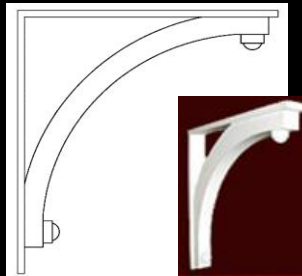

IPGB6508

[click for Brochure](#)

| | | |
|--------------------|--------|---------|
| Height | 28" | 71.12cm |
| Projection | 30" | 76.2cm |
| Width | 4" | 10cm |
| Materials | List | You Pay |
| ArchPolymer™ | 165.47 | 115.83 |
| White Oak or Cedar | | call |

IPGB6526

[click for Brochure](#)

| | | |
|--------------------|--------|---------|
| Height | 32" | 81.2cm |
| Projection | 32" | 81.2cm |
| Width | 6" | 15.2cm |
| Materials | List | You Pay |
| ArchPolymer™ | 283.11 | 198.17 |
| White Oak or Cedar | | call |

IPGB6518

[click for Brochure](#)

| | | |
|--------------------|--------|---------|
| Height | 28" | 71cm |
| Projection | 28" | 71cm |
| Width | 3-1/2" | 8.89cm |
| Materials | List | You Pay |
| ArchPolymer™ | 152.63 | 106.84 |
| White Oak or Cedar | | call |