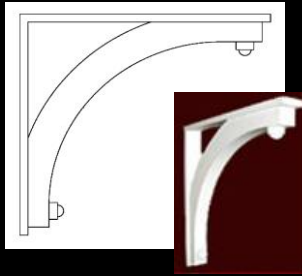

IPGB6521

[click for Brochure](#)

| | | |
|--------------------|---------|---------|
| Height | 22-3/4" | 57.78cm |
| Projection | 22-3/4" | 57.78cm |
| Width | 6" | 15.2cm |
| Materials | List | You Pay |
| ArchPolymer™ | 445.56 | 101.89 |
| White Oak or Cedar | | call |

IPGB6522

[click for Brochure](#)

| | | |
|--------------------|--------|---------|
| Height | 25" | 63.5cm |
| Projection | 24" | 60.96cm |
| Width | 4" | 10cm |
| Materials | List | You Pay |
| ArchPolymer™ | 454.94 | 108.46 |
| White Oak or Cedar | | call |

IPGB6508

[click for Brochure](#)

| | | |
|--------------------|--------|---------|
| Height | 28" | 71.12cm |
| Projection | 30" | 76.2cm |
| Width | 4" | 10cm |
| Materials | List | You Pay |
| ArchPolymer™ | 165.47 | 115.83 |
| White Oak or Cedar | | call |