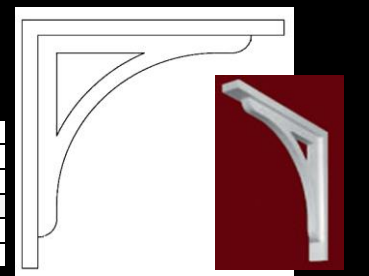

IPGB6525

[click for Brochure](#)

| | | |
|--------------------|--------|---------|
| Height | 32" | 81.28cm |
| Projection | 32" | 81.28cm |
| Width | 4" | 10cm |
| Materials | List | You Pay |
| ArchPolymer™ | 213.32 | 149.32 |
| White Oak or Cedar | | call |

IPGB5064

[click for Brochure](#)

| | | |
|--------------------|--------|---------|
| Height | 30" | 76.2cm |
| Projection | 30" | 76.2cm |
| Width | 6" | 15.2cm |
| Materials | List | You Pay |
| ArchPolymer™ | 328.36 | 229.85 |
| White Oak or Cedar | | call |

IPGB5068

[click for Brochure](#)

| | | |
|--------------------|--------|---------|
| Height | 33" | 83.8cm |
| Projection | 33" | 83.8cm |
| Width | 4" | 10cm |
| Materials | List | You Pay |
| ArchPolymer™ | 220.68 | 154.48 |
| White Oak or Cedar | | call |