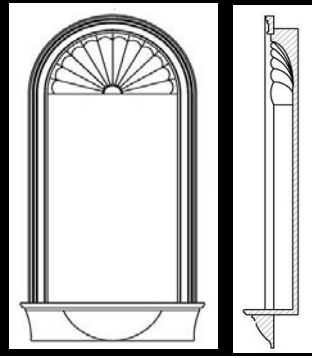

Materials	List	Each
ArchPolymer™	606.55	454.17
GRG-NeoPlaster	Interior	custom
GFRC-Zeament	Exterior	custom

**IPNP5507**

Mounting Wall Mount		
Materials	Imperial	Metric
Width	21-3/16"	55.8cm
Height	5-3/8"	13.65cm
Depth	3-3/4"	9.5cm

Materials	List	Each
ArchPolymer™	37.44	28.08
GRG-NeoPlaster	Interior	custom
GFRC-Zeament	Exterior	custom

**IPNS1003**

[click for Brochure](#)

Mounting In Wall		
Materials	Imperial	Metric
Height	64-1/2"	168.8cm
Width	33-1/4"	84.4cm
Inside Depth	10"	25.4cm

Materials	List	Each
ArchPolymer™	606.55	454.17
GRG-NeoPlaster	Interior	custom
GFRC-Zeament	Exterior	custom

**IPNP5506**

Mounting Wall Mount		
Materials	Imperial	Metric
Width	43"	109.2cm
Height	8-1/16"	20.48cm
Depth	7-15/16"	20cm

Materials	List	Each
ArchPolymer™	60.58	45.44
GRG-NeoPlaster	Interior	custom
GFRC-Zeament	Exterior	custom

**IPJP1010**

[click for Brochure](#)

Mounting In Wall		
Materials	Imperial	Metric
Height	65-1/2"	166.3cm
Width	33"	83.8cm
Inside Depth	12"	30.4cm