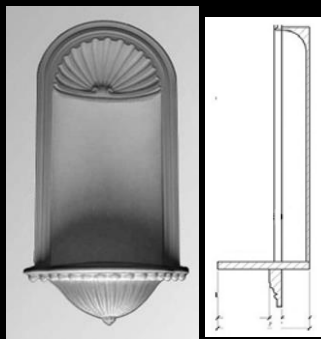

Materials	List	Each
ArchPolymer™	284.96	211.47
GRG-NeoPlaster	Interior	custom
GFRC-Zeament	Exterior	custom

**IPJP1007**

[click for Brochure](#)

Mounting In Wall		
Materials	Imperial	Metric
Height	40-11/16"	103cm
Width	19-1/8"	48.5cm
Inside Depth	10"	25.4cm

Materials	List	Each
ArchPolymer™	375.99	281.99
GRG-NeoPlaster	Interior	custom
GFRC-Zeament	Exterior	custom

**IPNS1002**

[click for Brochure](#)

Mounting Wall Mount		
Materials	Imperial	Metric
Height	55-3/4"	141.6cm
Width	28-1/4"	71.75cm
Depth	9"	22.8cm

Materials	List	Each
ArchPolymer™	954.48	713.61
GRG-NeoPlaster	Interior	custom
GFRC-Zeament	Exterior	custom

**IPNS6000**

[click for Brochure](#)

Mounting Surface Mount		
Materials	Imperial	Metric
Height	40-11/16"	103cm
Width	19-1/8"	48.5cm
Depth	10"	25.4cm

Materials	List	Each
ArchPolymer™	616.07	462.05
GRG-NeoPlaster	658.79	494.09
GFRC-Zeament	Exterior	custom

**IPNS1004**

[click for Brochure](#)

Mounting In Wall		
Materials	Imperial	Metric
Height	59-3/8"	150.8cm
Width	36-1/2"	92.7cm
Depth	10"	25.4cm