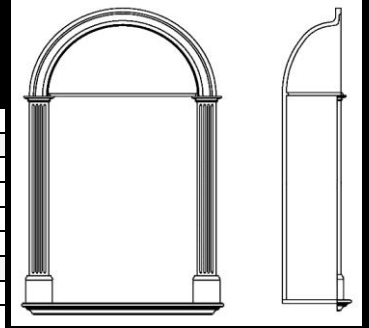

Materials	List	Each
ArchPolymer™	954.48	713.61
GRG-NeoPlaster	Interior	custom
GFRC-Zeament	Exterior	custom

**IPNS6000**

[click for Brochure](#)

Mounting Surface Mount		
Materials	Imperial	Metric
Height	40-11/16"	103cm
Width	19-1/8"	48.5cm
Depth	10"	25.4cm

Materials	List	Each
ArchPolymer™	616.07	462.05
GRG-NeoPlaster	658.79	494.09
GFRC-Zeament	Exterior	custom

**IPNS1004**

[click for Brochure](#)

Mounting In Wall		
Materials	Imperial	Metric
Height	59-3/8"	150.8cm
Width	36-1/2"	92.7cm
Depth	10"	25.4cm

Materials	List	Each
ArchPolymer™	4040.50	757.88
GRG-NeoPlaster	Interior	custom
GFRC-Zeament	Exterior	custom

**IPNP5501**

[click for Brochure](#)

Mounting In Wall		
Materials	Imperial	Metric
Height	43-1/2"	110.5cm
Width	28"	71cm
Depth	9-3/4"	24.7cm

Materials	List	Each
ArchPolymer™	447.48	110.61
GRG-NeoPlaster	Interior	custom
GFRC-Zeament	Exterior	custom

**IPJP1009**

[click for Brochure](#)

Mounting In Wall		
Materials	Imperial	Metric
Height	60-9/16"	153.8cm
Width	35"	88.9cm
Depth	11-3/4"	32cm