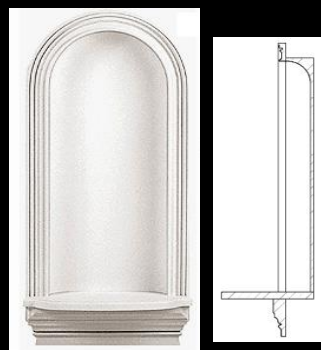

Materials	List	Each
ArchPolymer™	230.44	172.60
GRG-NeoPlaster	Interior	custom
GFRC-Zeament	Exterior	custom

**IPJP1006**

[click for Brochure](#)

Mounting In Wall		
Materials	Imperial	Metric
Height	40-11/16"	103cm
Width	19-1/8"	48.5cm
Inside Depth	10"	25.4cm

Materials	List	Each
ArchPolymer™	375.99	281.99
GRG-NeoPlaster	Interior	custom
GFRC-Zeament	Exterior	custom

**IPNP5508**

[click for Brochure](#)

Mounting In Wall		
Materials	Imperial	Metric
Height	52"	132cm
Width	26-1/2"	67.3cm
Depth	6-1/2"	16.5cm

Materials	List	Each
ArchPolymer™	284.96	211.47
GRG-NeoPlaster	Interior	custom
GFRC-Zeament	Exterior	custom

**IPJP1007**

[click for Brochure](#)

Mounting In Wall		
Materials	Imperial	Metric
Height	40-11/16"	103cm
Width	19-1/8"	48.5cm
Inside Depth	10"	25.4cm

Materials	List	Each
ArchPolymer™	375.99	281.99
GRG-NeoPlaster	Interior	custom
GFRC-Zeament	Exterior	custom

**IPNS1002**

[click for Brochure](#)

Mounting Wall Mount		
Materials	Imperial	Metric
Height	55-3/4"	141.6cm
Width	28-1/4"	71.75cm
Depth	9"	22.8cm