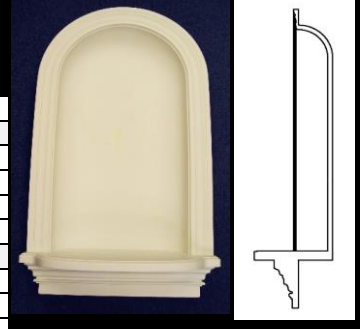

email sales@imperialproductions.com copyright 2016 MRDCI All Rights Reserved

**IPJP1002**

[click for Brochure](#)

Mounting	Surface Mount	
Materials	Imperial	Metric
Height	19"	48.2cm
Width	11-1/2"	29.2cm
Inside Depth	3-1/2"	8.89cm

Materials	List	Each
ArchPolymer™	75.54	56.66
GRG-NeoPlaster	Interior	custom
GFRC-Zeament	Exterior	custom

**IPJP1005**

[click for Brochure](#)

Mounting	In Wall	
Materials	Imperial	Metric
Height	32-1/2"	82cm
Width	19-1/8"	48cm
Depth	8-1/4"	21cm

Materials	List	Each
ArchPolymer™	242.70	159.52
GRG-NeoPlaster	Interior	custom
GFRC-Zeament	Exterior	custom

**IPNP5500**

[click for Brochure](#)

Mounting	In Wall	
Materials	Imperial	Metric
Height	27-1/4"	69.2cm
Width	15-1/4"	38.7cm
Inside Depth	7-5/8"	19.3cm

Materials	List	Each
ArchPolymer™	448.32	88.74
GRG-NeoPlaster	Interior	custom
GFRC-Zeament	Exterior	custom

**IPJP1000**

[click for Brochure](#)

Mounting	In Wall	
Materials	Imperial	Metric
Height	33-1/4"	84.45cm
Width	19"	48.2cm
Depth	4-3/4"	12cm