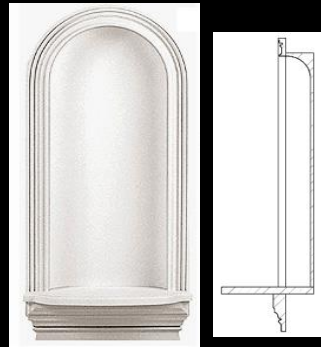

Materials	List	Each
ArchPolymer™	545.39	409.04
GRG-NeoPlaster	Interior	custom
GFRC-Zeament	Exterior	custom

**IPDP300**

[click for Brochure](#)

Mounting Wall Mount		
Materials	Imperial	Metric
Height	42"	106.6cm
Width	27-1/2"	69.8cm
Depth	9"	22.8cm

Materials	List	Each
ArchPolymer™	526.39	394.79
GRG-NeoPlaster	Interior	custom
GFRC-Zeament	Exterior	custom

**IPNP5508**

[click for Brochure](#)

Mounting In Wall		
Materials	Imperial	Metric
Height	52"	132cm
Width	26-1/2"	67.3cm
Depth	6-1/2"	16.5cm

Materials	List	Each
ArchPolymer™	394.74	296.06
GRG-NeoPlaster	Interior	custom
GFRC-Zeament	Exterior	custom

**IPJP1007**

[click for Brochure](#)

Mounting In Wall		
Materials	Imperial	Metric
Height	40-11/16"	103cm
Width	19-1/8"	48.5cm
Inside Depth	10"	25.4cm

Materials	List	Each
ArchPolymer™	526.39	394.79
GRG-NeoPlaster	Interior	custom
GFRC-Zeament	Exterior	custom

**IPNS1002**

[click for Brochure](#)

Mounting Wall Mount		
Materials	Imperial	Metric
Height	55-3/4"	141.6cm
Width	28-1/4"	71.75cm
Depth	9"	22.8cm