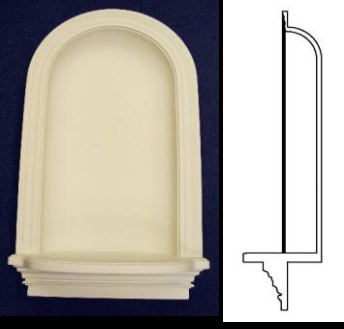

## Available Materials

ArchPolymer™ - a synthetic wood  
GRG-NeoPlaster™  
GFRC Zeament™

Custom Commission Accepted

**IPJP1002**

[click for Brochure](#)

Mounting	Surface Mount	
Materials	Imperial	Metric
Height	19"	48.2cm
Width	11-1/2"	29.2cm
Inside Depth	3-1/2"	8.89cm

Materials	List	Each
ArchPolymer™	406.76	79.32
GRG-NeoPlaster	Interior	custom
GFRC-Zeament	Exterior	custom

**IPJP1005**

[click for Brochure](#)

Mounting	In Wall	
Materials	Imperial	Metric
Height	32-1/2"	82cm
Width	19-1/8"	48cm
Depth	8-1/4"	21cm

\* includes Lexan Panel for undermount LED's

Materials	List	Each
ArchPolymer™	297.78	223.33
GRG-NeoPlaster	Interior	custom
GFRC-Zeament	Exterior	custom

**IPNP5500**

[click for Brochure](#)

Mounting	In Wall	
Materials	Imperial	Metric
Height	27-1/4"	69.2cm
Width	15-1/4"	38.7cm
Inside Depth	7-5/8"	19.3cm

\* includes Lexan Panel for undermount LED's

Materials	List	Each
ArchPolymer™	466.65	124.24
GRG-NeoPlaster	Interior	custom
GFRC-Zeament	Exterior	custom

**IPJP1000**

[click for Brochure](#)

Mounting	In Wall	
Materials	Imperial	Metric
Height	33-1/4"	84.45cm
Width	19"	48.2cm
Depth	4-3/4"	12cm