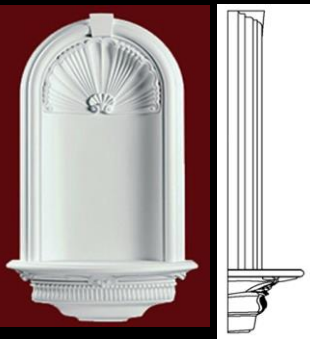

Materials	List	Each
ArchPolymer™	246.98	185.23
GRG-NeoPlaster	Interior	custom
GFRC-Zeament	Exterior	custom

**IPNS1006**

[click for Brochure](#)

Mounting	In Wall	
Materials	Imperial	Metric
Height	27-1/4"	69.2cm
Width	15-1/4"	38.7cm
Inside Depth	7-5/8"	19.3cm

Materials	List	Each
ArchPolymer™	314.53	235.89
GRG-NeoPlaster	Interior	custom
GFRC-Zeament	Exterior	custom

**IPNP5504**

[click for Brochure](#)

Mounting	Wall Mount	
Materials	Imperial	Metric
Height	33-13/16"	85cm
Width	21-1/8"	53cm
Depth	6"	15cm

Materials	List	Each
ArchPolymer™	302.97	227.23
GRG-NeoPlaster	Interior	custom
GFRC-Zeament	Exterior	custom

**IPJP1001**

[click for Brochure](#)

Mounting	Surface Mount	
Materials	Imperial	Metric
Height	28-1/4"	71.75cm
Width	16-3/8"	41.5cm
Depth	5-3/4"	14.6cm

Materials	List	Each
ArchPolymer™	201.60	151.20
GRG-NeoPlaster	Interior	custom
GFRC-Zeament	Exterior	custom

**IPNP5503**

[click for Brochure](#)

Mounting	In Wall	
Materials	Imperial	Metric
Height	37"	93.9cm
Width	17"	41.1cm
Depth	6-1/4"	15.8cm