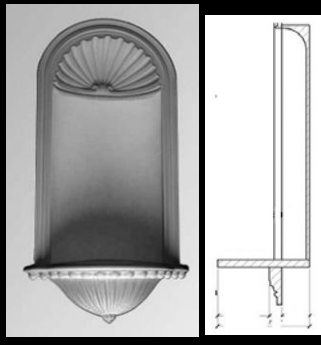

Materials	List	Each
ArchPolymer™	526.39	394.79
GRG-NeoPlaster	Interior	custom
GFRC-Zeament	Exterior	custom

**IPNS1002**

[click for Brochure](#)

Mounting Wall Mount		
Materials	Imperial	Metric
Height	55-3/4"	141.6cm
Width	28-1/4"	71.75cm
Depth	9"	22.8cm

Materials	List	Each
ArchPolymer™	1332.08	999.06
GRG-NeoPlaster	Interior	custom
GFRC-Zeament	Exterior	custom

**IPNS6000**

[click for Brochure](#)

Mounting Surface Mount		
Materials	Imperial	Metric
Height	40-11/16"	103cm
Width	19-1/8"	48.5cm
Depth	10"	25.4cm

Materials	List	Each
ArchPolymer™	862.50	646.88
GRG-NeoPlaster	922.30	691.73
GFRC-Zeament	Exterior	custom

**IPNS1004**

[click for Brochure](#)

Mounting In Wall		
Materials	Imperial	Metric
Height	59-3/8"	150.8cm
Width	36-1/2"	92.7cm
Depth	10"	25.4cm

Materials	List	Each
ArchPolymer™	1444.70	1061.03
GRG-NeoPlaster	Interior	custom
GFRC-Zeament	Exterior	custom

**IPNP5501**

[click for Brochure](#)

Mounting In Wall		
Materials	Imperial	Metric
Height	43-1/2"	110.5cm
Width	28"	71cm
Depth	9-3/4"	24.7cm