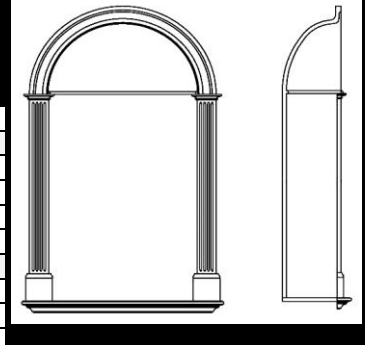

Materials	List	Each
ArchPolymer™	1332.08	999.06
GRG-NeoPlaster	Interior	custom
GFRC-Zeament	Exterior	custom

**IPNS6000**

[click for Brochure](#)

Mounting Surface Mount		
Materials	Imperial	Metric
Height	40-11/16"	103cm
Width	19-1/8"	48.5cm
Depth	10"	25.4cm

Materials	List	Each
ArchPolymer™	862.50	646.88
GRG-NeoPlaster	922.30	691.73
GFRC-Zeament	Exterior	custom

**IPNS1004**

[click for Brochure](#)

Mounting In Wall		
Materials	Imperial	Metric
Height	59-3/8"	150.8cm
Width	36-1/2"	92.7cm
Depth	10"	25.4cm

Materials	List	Each
ArchPolymer™	1444.70	1061.03
GRG-NeoPlaster	Interior	custom
GFRC-Zeament	Exterior	custom

**IPNP5501**

[click for Brochure](#)

Mounting In Wall		
Materials	Imperial	Metric
Height	43-1/2"	110.5cm
Width	28"	71cm
Depth	9-3/4"	24.7cm

Materials	List	Each
ArchPolymer™	206.47	154.85
GRG-NeoPlaster	Interior	custom
GFRC-Zeament	Exterior	custom

**IPJP1009**

[click for Brochure](#)

Mounting In Wall		
Materials	Imperial	Metric
Height	60-9/16"	153.8cm
Width	35"	88.9cm
Depth	11-3/4"	32cm