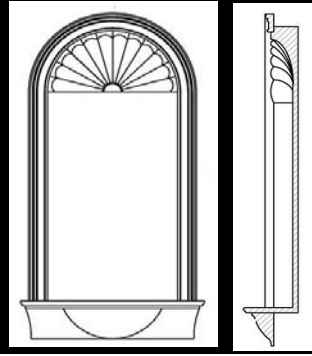

Materials	List	Each
ArchPolymer™	847.78	635.83
GRG-NeoPlaster	Interior	custom
GFRC-Zeament	Exterior	custom

**IPNP5507**

Mounting Wall Mount		
Materials	Imperial	Metric
Width	21-3/16"	55.8cm
Height	5-3/8"	13.65cm
Depth	3-3/4"	9.5cm

Materials	List	Each
ArchPolymer™	52.42	39.32
GRG-NeoPlaster	Interior	custom
GFRC-Zeament	Exterior	custom

**IPNS1003**

[click for Brochure](#)

Mounting In Wall		
Materials	Imperial	Metric
Height	64-1/2"	168.8cm
Width	33-1/4"	84.4cm
Inside Depth	10"	25.4cm

Materials	List	Each
ArchPolymer™	847.78	635.83
GRG-NeoPlaster	Interior	custom
GFRC-Zeament	Exterior	custom

**IPNP5506**

Mounting Wall Mount		
Materials	Imperial	Metric
Width	43"	109.2cm
Height	8-1/16"	20.48cm
Depth	7-15/16"	20cm

Materials	List	Each
ArchPolymer™	84.82	63.61
GRG-NeoPlaster	Interior	custom
GFRC-Zeament	Exterior	custom

**IPJP1010**

[click for Brochure](#)

Mounting In Wall		
Materials	Imperial	Metric
Height	65-1/2"	166.3cm
Width	33"	83.8cm
Inside Depth	12"	30.4cm