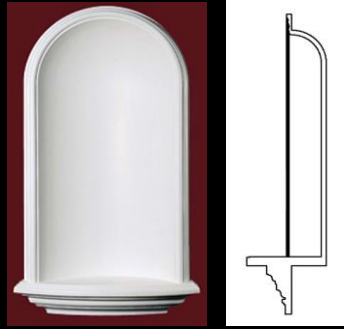

Materials	List	Each
ArchPolymer™	406.76	79.32
GRG-NeoPlaster	Interior	custom
GFRC-Zeament	Exterior	custom

**IPJP1005**

[click for Brochure](#)

Mounting	In Wall	
Materials	Imperial	Metric
Height	32-1/2"	82cm
Width	19-1/8"	48cm
Depth	8-1/4"	21cm

\* includes Lexan Panel for undermount LED's

Materials	List	Each
ArchPolymer™	297.78	223.33
GRG-NeoPlaster	Interior	custom
GFRC-Zeament	Exterior	custom

**IPNP5500**

[click for Brochure](#)

Mounting	In Wall	
Materials	Imperial	Metric
Height	27-1/4"	69.2cm
Width	15-1/4"	38.7cm
Inside Depth	7-5/8"	19.3cm

\* includes Lexan Panel for undermount LED's

Materials	List	Each
ArchPolymer™	466.65	124.24
GRG-NeoPlaster	Interior	custom
GFRC-Zeament	Exterior	custom

**IPJP1000**

[click for Brochure](#)

Mounting	In Wall	
Materials	Imperial	Metric
Height	33-1/4"	84.45cm
Width	19"	48.2cm
Depth	4-3/4"	12cm

Materials	List	Each
ArchPolymer™	246.98	185.23
GRG-NeoPlaster	Interior	custom
GFRC-Zeament	Exterior	custom

**IPNS1006**

[click for Brochure](#)

Mounting	In Wall	
Materials	Imperial	Metric
Height	27-1/4"	69.2cm
Width	15-1/4"	38.7cm
Inside Depth	7-5/8"	19.3cm