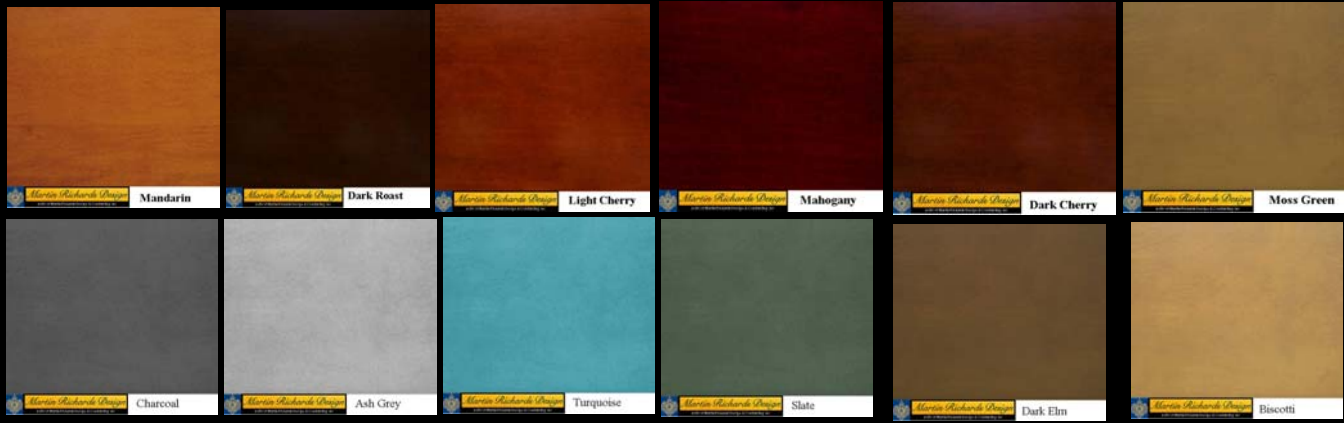

Stain & Post Catalytic Lacquer Finishes