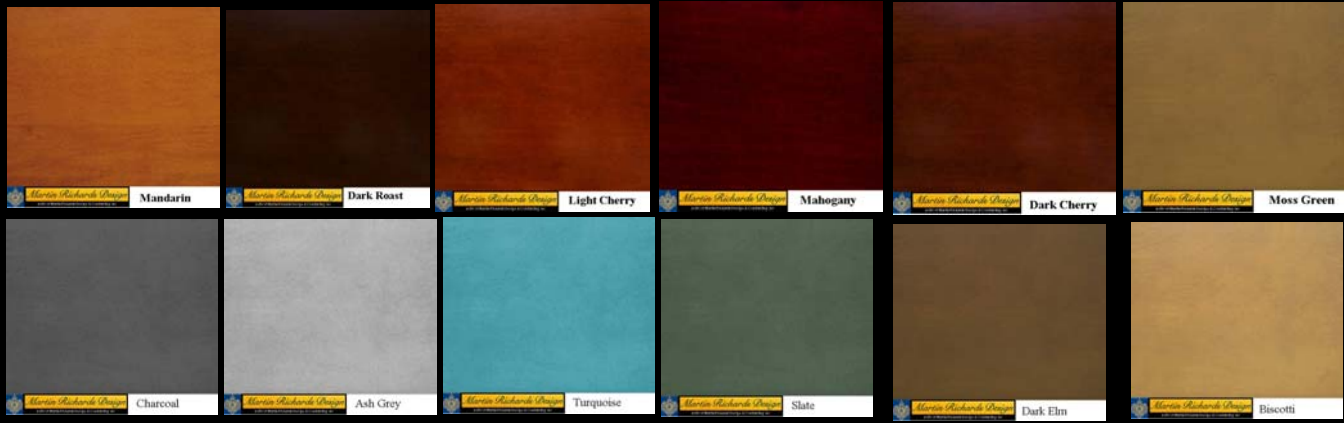

Martin Richards Design
COLLECTION

Stain & Post Catalytic Lacquer Finishes