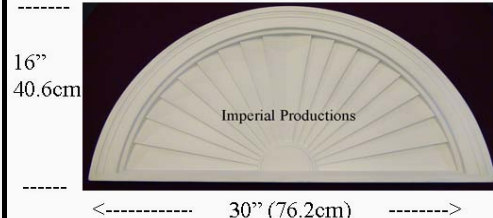

IPPED754

Brochure/Order Form

Projection 1-3/4" (4.4cm)

IPPED754

Materials	List	Each	50 +	ITEM 22
ArchPolymer™	120.88	90.66	72.53