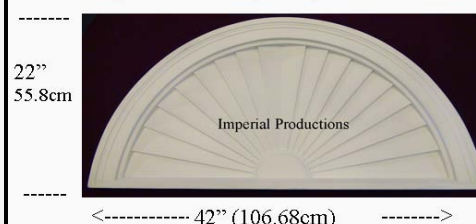

IPPED760

Brochure/Order Form

Projection 1-3/4" (4.4cm)

IPPED760

Materials	List	Each	50 +	ITEM 39
ArchPolymer™	162.43	121.82	97.46	

IPPED759

Brochure/Order Form

Projection 1-3/4" (4.4cm)

IPPED759

Materials	List	Each	10 +	ITEM 36
ArchPolymer™	162.02	121.51	97.21	

IPPED761

Brochure/Order Form

Projection 1-3/4" (4.4cm)

IPPED761

Materials	List	Each	50 +	ITEM 40
ArchPolymer™	164.13	123.10	98.48	