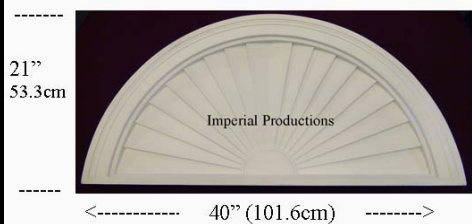

Materials	List	Each	10 +	ITEM 36
ArchPolymer™	162.02	121.51	97.21	

IPPED761

Brochure/Order Form

Projection 1-3/4" (4.4cm)

IPPED761