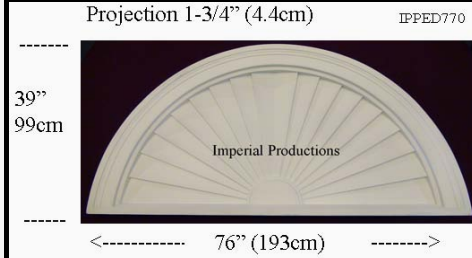

IPPED770

Brochure/Order Form

Materials	List	Each	50 +	ITEM 69
ArchPolymer™	684.83	513.62	410.90