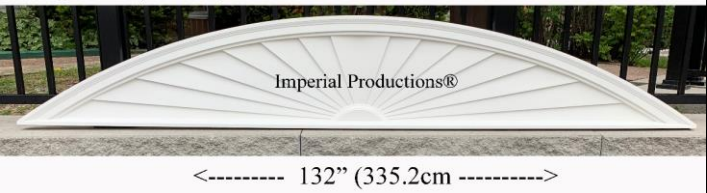

<----- 126" (320cm) ----->

Materials	List	Each	10 +	ITEM 98
ArchPolymer™	587.15	440.36	352.29	

IPPED736

Brochure/Order Form

Height 22" (55.8cm)

IPPED736