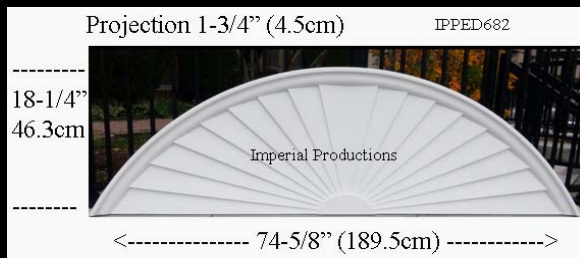

IPPED682

Brochure/Order Form

Materials	List	Each	10 +	ITEM 67
ArchPolymer™	350.55	262.91	210.33