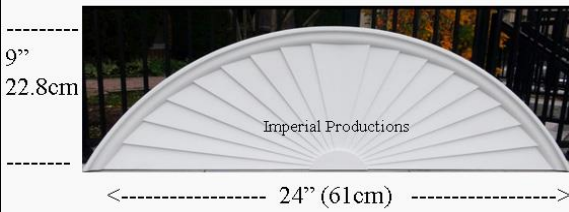

IPPED700

Brochure/Order Form

Projection 1-3/4" (4.5cm)

IPPED700

Materials	List	Each	10 +	ITEM 9
ArchPolymer™	77.66	58.24	46.60