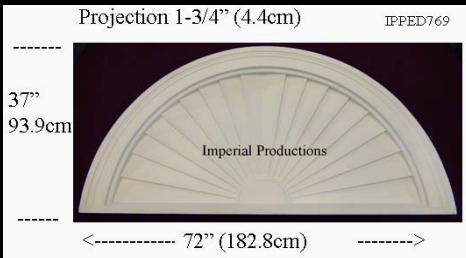

IPPED769

Brochure/Order Form

Materials	List	Each	10 +	ITEM 65
ArchPolymer™	419.10	314.32	251.46