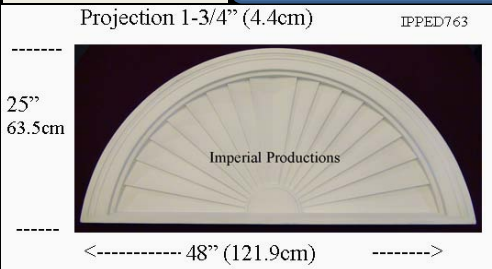

Materials	List	Each	10 +	ITEM 44
ArchPolymer™	186.44	139.83	111.86	

IPPED640

Brochure/Order Form