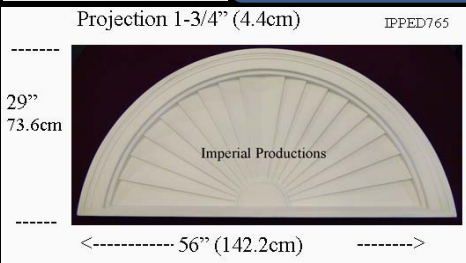

Materials	List	Each	10 +	ITEM 52
ArchPolymer™	266.50	199.87	159.90	

IPPED766

Brochure/Order Form

Materials	List	Each	50 +	ITEM 56
ArchPolymer™	304.60	228.45	182.76	

IPPED642

Brochure/Order Form

Projection 1-3/4" (4.5cm)