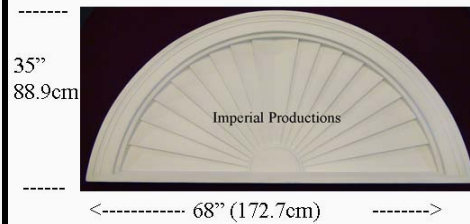

IPPED642

Materials	List	Each	10 +	ITEM 57
ArchPolymer™	417.63	313.23	250.58	

IPPED768

Brochure/Order Form

Projection 1-3/4" (4.4cm)

IPPED768

Materials	List	Each	50 +	ITEM 61
ArchPolymer™	402.37	301.78	241.42	

IPPED719

Brochure/Order Form

Projection 1-3/4" (4.5cm)

IPPED719

Materials	List	Each	10 +	ITEM 58
ArchPolymer™	457.08	117.81	94.25	

IPPED671

Brochure/Order Form

Projection 1-3/4" (4.4cm)