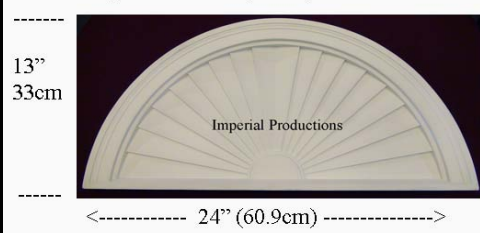

Projection 1-3/4" (4.5cm)

IPPED700

Materials	List	Each	10 +	ITEM 9
ArchPolymer™	77.66	58.24	46.60	

IPPED661

Brochure/Order Form

Projection 1-3/4" (4.4cm)

IPPED661

Materials	List	Each	50 +	ITEM 13
ArchPolymer™	186.94	140.18	112.14	

IPPED750

Brochure/Order Form

Projection 1-3/4" (4.4cm)

IPPED750

Materials	List	Each	10 +	ITEM 10
ArchPolymer™	82.61	61.96	49.57	

IPPED751

Brochure/Order Form

Projection 1-3/4" (4.4cm)