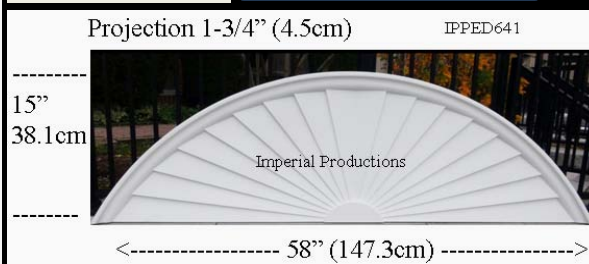

IPPED641

Brochure/Order Form

Materials	List	Each	50 +	ITEM 54
ArchPolymer™	260.00	195.00	156.00