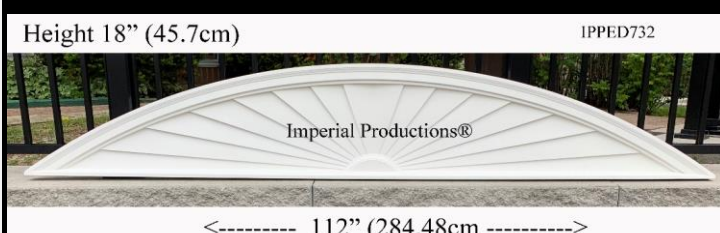

IPPED732

[Brochure/Order Form](#)

Materials	List	Each	50 +	ITEM 95
ArchPolymer™	419.79	314.84	251.87