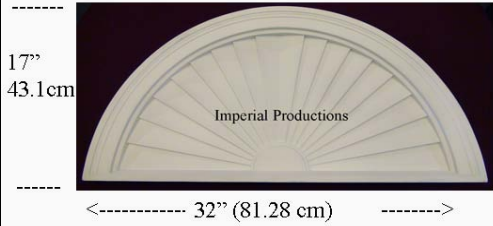

Brochure/Order Form

Projection 1-3/4" (4.4cm)

IPPED664

Materials	List	Each	50 +	ITEM 23
ArchPolymer™	137.04	102.76	82.20	

IPPED704

Brochure/Order Form

Projection 1-3/4" (4.5cm)

IPPED704

Materials	List	Each	10 +	ITEM 20
ArchPolymer™	104.12	78.09	62.47	

IPPED705

Brochure/Order Form

Projection 1-3/4" (4.5cm)

IPPED705

Materials	List	Each	50 +	ITEM 24
ArchPolymer™	112.97	84.73	67.78	

IPPED755

Brochure/Order Form

Projection 1-3/4" (4.4cm)

IPPED755

Materials	List	Each	10 +	ITEM 25
ArchPolymer™	123.53	92.65	74.12	

IPPED708

Brochure/Order Form

Projection 1-3/4" (4.5cm)

IPPED708

Materials	List	Each	50 +	ITEM 29
ArchPolymer™	112.98	84.74	67.79	