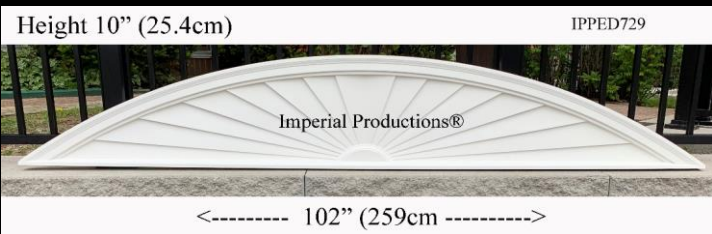

IPPED729

[Brochure/Order Form](#)

Materials	List	Each	10 +	ITEM 90
ArchPolymer™	211.79	158.85	127.08