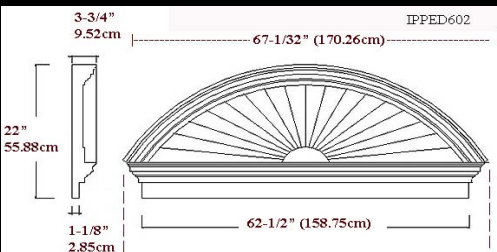

IPPED602

Brochure/Order Form

Materials	List	Each	10 +	ITEM 3
ArchPolymer™	365.59	274.19	219.35