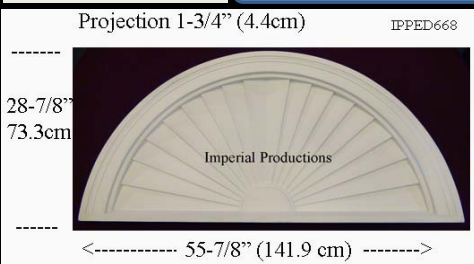

IPPED668

Brochure/Order Form

Materials	List	Each	10 +	ITEM 50
ArchPolymer™	266.50	199.87	159.90