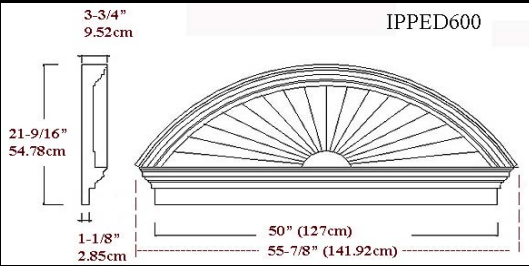

IPPED600

Brochure/Order Form

Materials	List	Each	10 +	ITEM 1
ArchPolymer™	285.72	214.29	171.43