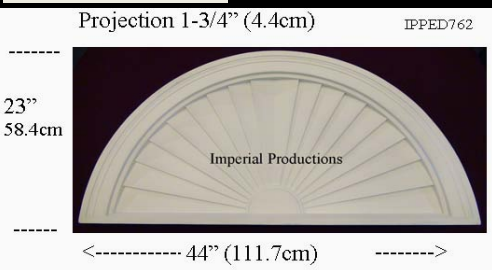

Materials	List	Each	10 +	ITEM 42
ArchPolymer™	180.88	135.66	108.53	

IPPED667

Brochure/Order Form