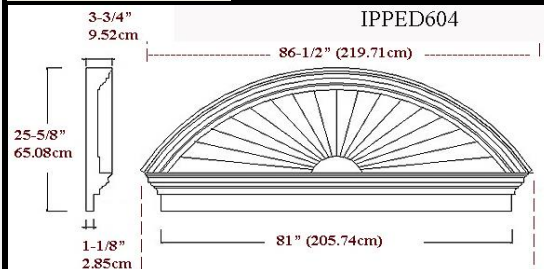

IPPED604

Brochure/Order Form

Materials	List	Each	50 +	ITEM 6
ArchPolymer™	388.10	291.08	232.86