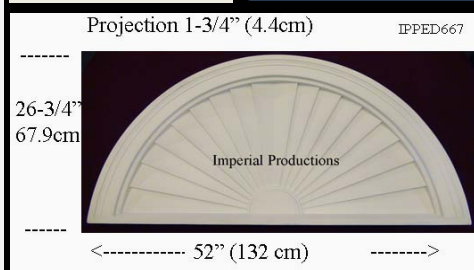

Materials	List	Each	50 +	ITEM 46
ArchPolymer™	284.64	213.48	170.79	

IPPED715

Brochure/Order Form