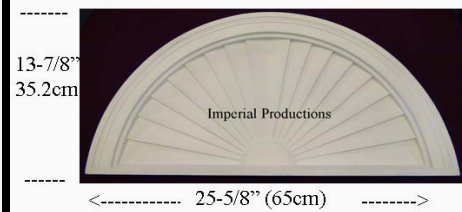

Projection 1-3/4" (4.5cm)

IPPED700

Materials	List	Each	10 +	ITEM 9
ArchPolymer™	77.66	58.24	46.60	

IPPED661

Brochure/Order Form

Projection 1-3/4" (4.4cm)

IPPED661

Materials	List	Each	50 +	ITEM 13
ArchPolymer™	186.94	140.18	112.14	

IPPED750

Brochure/Order Form

Projection 1-3/4" (4.4cm)

IPPED750

Materials	List	Each	10 +	ITEM 10
ArchPolymer™	82.61	61.96	49.57	

IPPED751

Brochure/Order Form

Projection 1-3/4" (4.4cm)