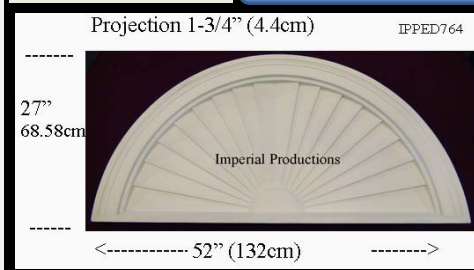

Materials	List	Each	50 +	ITEM 47
ArchPolymer™	137.01	102.76	82.20	

IPPED763

Brochure/Order Form