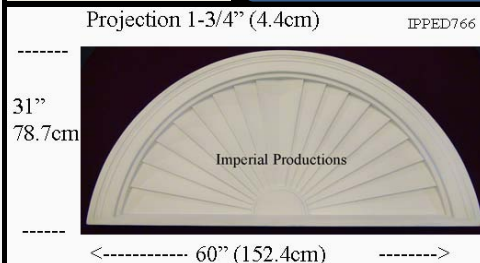

Materials	List	Each	10 +	ITEM 52
ArchPolymer™	266.50	199.87	159.90	

IPPED766

Brochure/Order Form

Materials	List	Each	50 +	ITEM 56
ArchPolymer™	304.60	228.45	182.76	

IPPED642

Brochure/Order Form

Projection 1-3/4" (4.5cm)