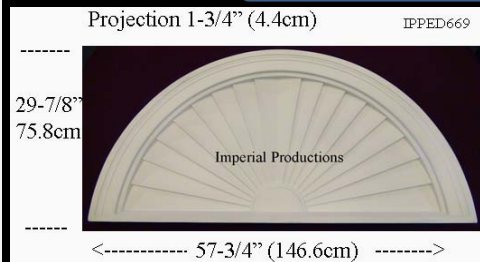

IPPED669

Brochure/Order Form

Materials	List	Each	50 +	ITEM 53
ArchPolymer™	303.88	227.91	182.33