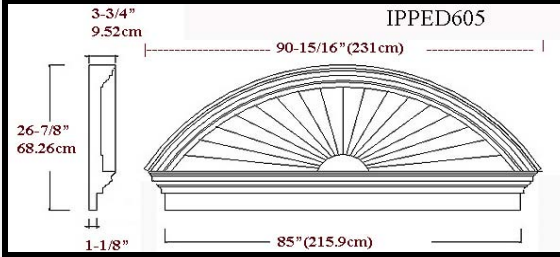

IPPED605

Brochure/Order Form

Materials	List	Each	50 +	ITEM 7
ArchPolymer™	459.89	344.92	275.93