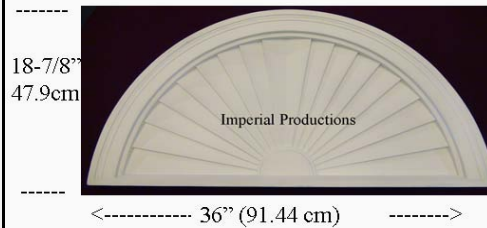

IPPED706

Brochure/Order Form

Projection 1-3/4" (4.5cm)

IPPED706

Materials	List	Each	10 +	ITEM 26
ArchPolymer™	115.07	86.30	69.04	

IPPED665

Brochure/Order Form

Projection 1-3/4" (4.4cm)

IPPED665

Materials	List	Each	50 +	ITEM 30
ArchPolymer™	191.47	143.60	114.88	

IPPED756

Brochure/Order Form

Projection 1-3/4" (4.4cm)

IPPED756

Materials	List	Each	10 +	ITEM 27
ArchPolymer™	137.67	103.25	82.60	

IPPED666

Brochure/Order Form

Projection 1-3/4" (4.4cm)

IPPED666

Materials	List	Each	50 +	ITEM 31
ArchPolymer™	154.16	115.62	92.50	

IPPED707

Brochure/Order Form

Projection 1-3/4" (4.5cm)