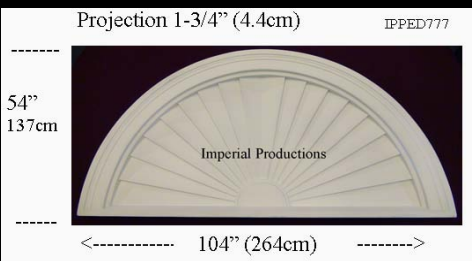

Height 17" (43.18cm)

IPPED727

Materials	List	Each	10 +	ITEM 84
ArchPolymer™	327.99	245.99	196.79	

IPPED728

Brochure/Order Form

Height 17" (43.18cm)

IPPED728

Materials	List	Each	50 +	ITEM 88
ArchPolymer™	354.03	265.52	212.42	

Materials	List	Each	10 +	ITEM 92
ArchPolymer™	864.74	648.56	518.85	

IPPED733

[Brochure/Order Form](#)

Materials	List	Each	50 +	ITEM 96
ArchPolymer™	284.83	213.62	170.90	

IPPED734

Brochure/Order Form

Height 21" (53.34cm)