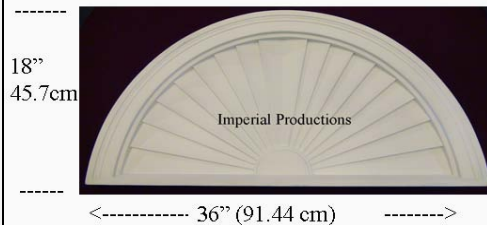

IPPED665

Brochure/Order Form

Projection 1-3/4" (4.4cm)

IPPED665

Materials	List	Each	50 +	ITEM 30
ArchPolymer™	191.47	143.60	114.88