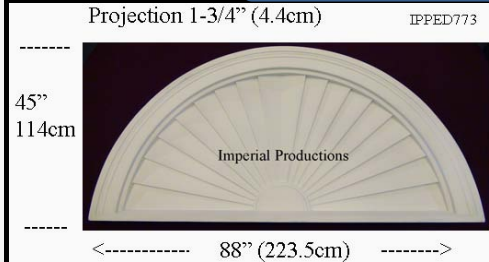

Materials	List	Each	50 +	ITEM 77
ArchPolymer™	670.63	502.97	402.38	

IPPED683

Brochure/Order Form