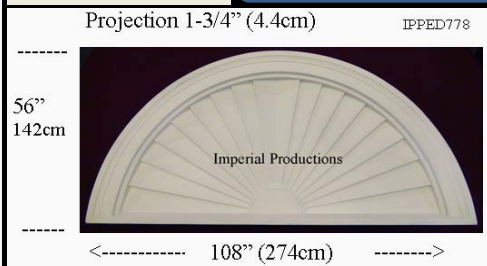

IPPED778

[Brochure/Order Form](#)

Materials	List	Each	50 +	ITEM 94
ArchPolymer™	935.34	701.51	561.21