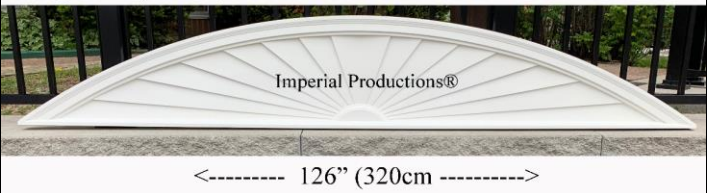

<----- 199" (505.46cm) ----->

Materials	List	Each	50 +	ITEM 101
ArchPolymer™	702.42	526.81	421.45	

IPPED735

Brochure/Order Form

Height 22" (55.8cm)

IPPED735