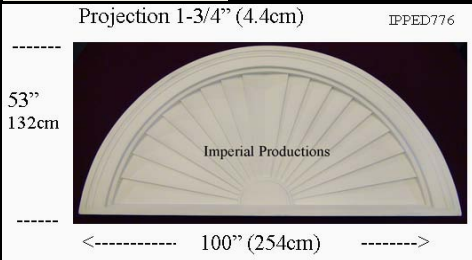

[Order Form](#)

IPPED776

[Brochure/Order Form](#)

Materials	List	Each	10 +	ITEM 89
ArchPolymer™	774.45	580.84	464.67