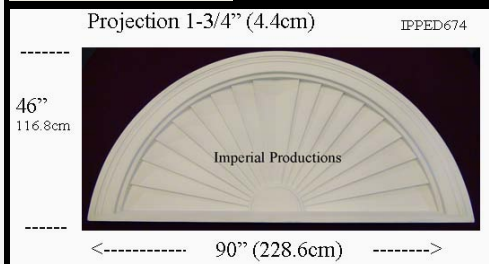

Materials	List	Each	50 +	ITEM 79
ArchPolymer™	739.41	554.56	443.65	

IPPED725

Brochure/Order Form