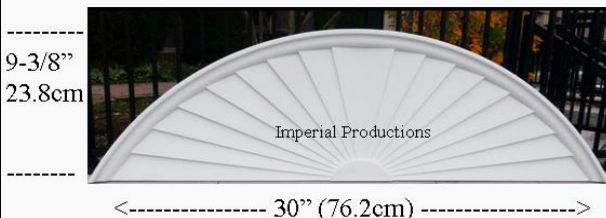

Brochure/Order Form

Projection 1-3/4" (4.4cm)

IPPED664

Materials	List	Each	50 +	ITEM 23
ArchPolymer™	137.04	102.76	82.20	

IPPED704

Brochure/Order Form

Projection 1-3/4" (4.5cm)

IPPED704