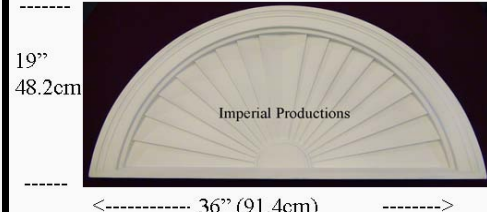

IPPED757

Brochure/Order Form

Projection 1-3/4" (4.4cm)

IPPED757

Materials	List	Each	50 +	ITEM 32
ArchPolymer™	141.18	105.88	84.71