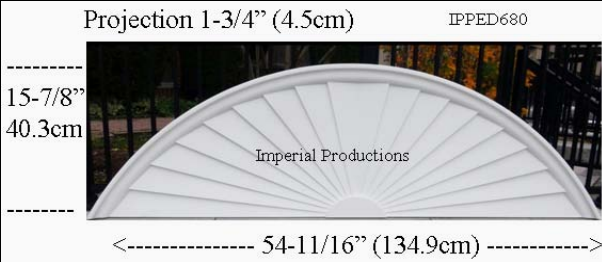

IPPED680

Brochure/Order Form

Materials	List	Each	10 +	ITEM 49
ArchPolymer™	201.89	151.42	121.14