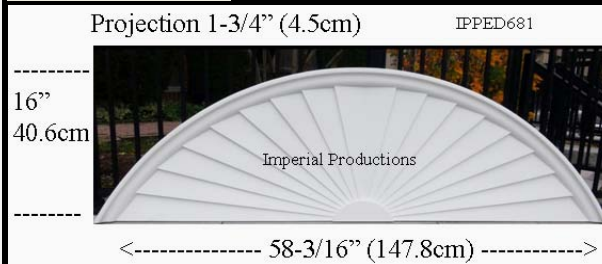

IPPED681

Brochure/Order Form

Materials	List	Each	50 +	ITEM 55
ArchPolymer™	284.56	213.42	170.74