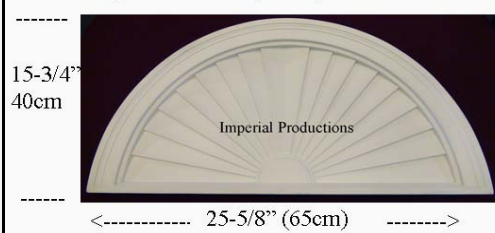

IPPED751

Brochure/Order Form

Projection 1-3/4" (4.4cm)

IPPED751

Materials	List	Each	50 +	ITEM 14
ArchPolymer™	86.05	64.54	51.63