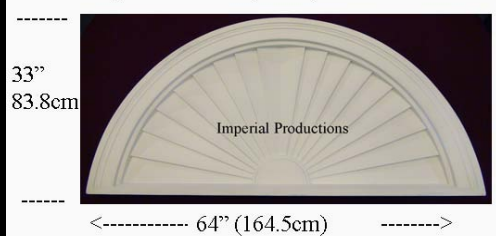

IPPED719

Brochure/Order Form

Projection 1-3/4" (4.5cm)

IPPED719

Materials	List	Each	10 +	ITEM 58
ArchPolymer™	457.08	117.81	94.25	

IPPED671

Brochure/Order Form

Projection 1-3/4" (4.4cm)

IPPED671

Materials	List	Each	50 +	ITEM 62
ArchPolymer™	498.58	373.94	299.15	

IPPED767

Brochure/Order Form

Projection 1-3/4" (4.4cm)

IPPED767

Materials	List	Each	10 +	ITEM 59
ArchPolymer™	349.44	262.08	209.67	

IPPED672

Brochure/Order Form

Projection 1-3/4" (4.4cm)

IPPED672

Materials	List	Each	10 +	ITEM 63
ArchPolymer™	518.41	388.81	311.05	

IPPED720

Brochure/Order Form

Projection 1-3/4" (4.5cm)