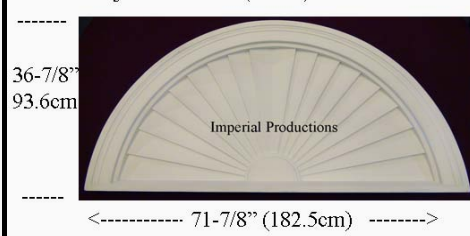

IPPED719

Brochure/Order Form

Projection 1-3/4" (4.5cm)

IPPED719

Materials	List	Each	10 +	ITEM 58
ArchPolymer™	457.08	117.81	94.25	

IPPED671

Brochure/Order Form

Projection 1-3/4" (4.4cm)

IPPED671

Materials	List	Each	50 +	ITEM 62
ArchPolymer™	498.58	373.94	299.15	

IPPED767

Brochure/Order Form

Projection 1-3/4" (4.4cm)

IPPED767

Materials	List	Each	10 +	ITEM 59
ArchPolymer™	349.44	262.08	209.67	

IPPED672

Brochure/Order Form

Projection 1-3/4" (4.4cm)

IPPED672

Materials	List	Each	10 +	ITEM 63
ArchPolymer™	518.41	388.81	311.05	

IPPED720

Brochure/Order Form

Projection 1-3/4" (4.5cm)