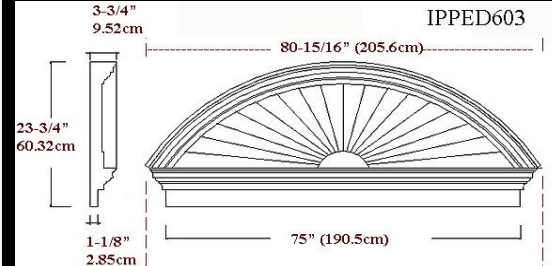

IPPED603

Brochure/Order Form

Materials	List	Each	50 +	ITEM 5
ArchPolymer™	414.41	310.81	248.64