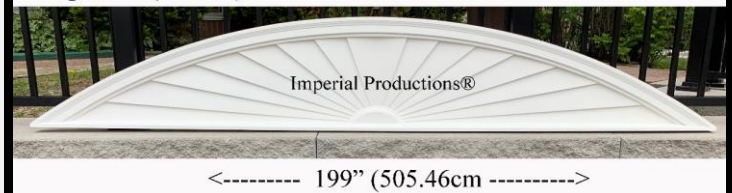

IPPED734

<----- 122" (309.8cm) ----->

Materials	List	Each	10 +	ITEM 97
ArchPolymer™	541.80	406.35	325.08	

IPPED738

Brochure/Order Form

Height 15" (38.1cm)

IPPED738

<----- 199" (505.46cm) ----->