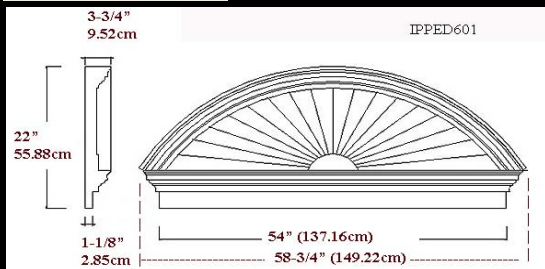

IPPED601

Brochure/Order Form

Materials	List	Each	10 +	ITEM 2
ArchPolymer™	297.48	223.11	178.49