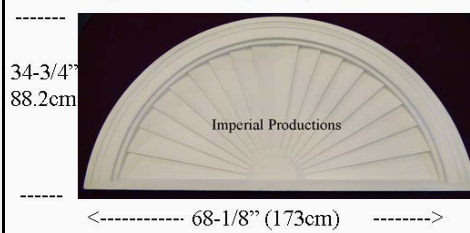

Materials	List	Each	50 +	ITEM 62
ArchPolymer™	498.58	373.94	299.15	

IPPED767

Brochure/Order Form

Projection 1-3/4" (4.4cm)

IPPED767