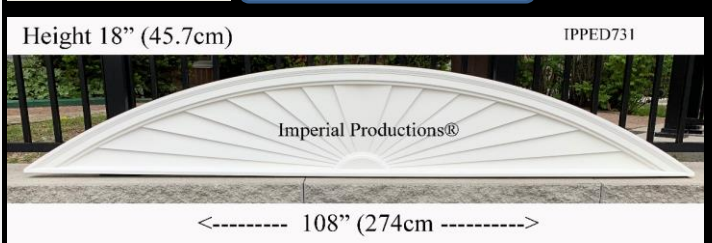

IPPED731

[Brochure/Order Form](#)

Materials	List	Each	50 +	ITEM 93
ArchPolymer™	405.90	304.43	243.54