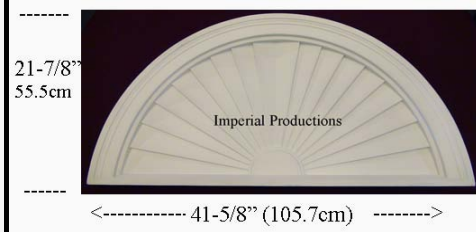

Projection 1-3/4" (4.5cm)

IPPED712

Materials	List	Each	50 +	ITEM 38
ArchPolymer™	121.76	91.32	73.06	

IPPED710

Brochure/Order Form

Projection 1-3/4" (4.5cm)

IPPED710

Materials	List	Each	10 +	ITEM 35
ArchPolymer™	117.55	88.17	70.53	

IPPED760

Brochure/Order Form

Projection 1-3/4" (4.4cm)

IPPED760

Materials	List	Each	50 +	ITEM 39
ArchPolymer™	162.43	121.82	97.46	

IPPED759

Brochure/Order Form

Projection 1-3/4" (4.4cm)