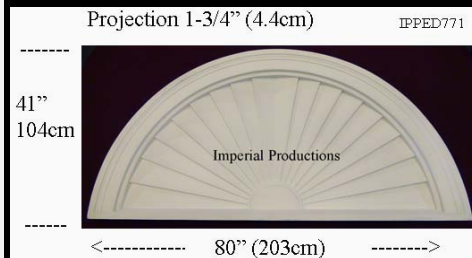

IPPED771

Brochure/Order Form

Materials	List	Each	50 +	ITEM 71
ArchPolymer™	554.13	415.60	332.48