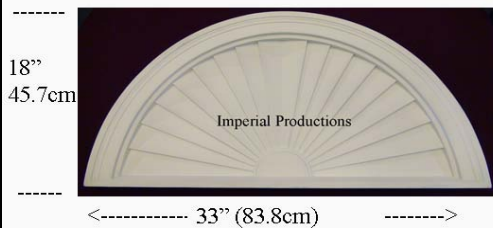

IPPED706

Brochure/Order Form

Projection 1-3/4" (4.5cm)

IPPED706

Materials	List	Each	10 +	ITEM 26
ArchPolymer™	115.07	86.30	69.04	

IPPED665

Brochure/Order Form

Projection 1-3/4" (4.4cm)

IPPED665

Materials	List	Each	50 +	ITEM 30
ArchPolymer™	191.47	143.60	114.88	

IPPED756

Brochure/Order Form

Projection 1-3/4" (4.4cm)

IPPED756

Materials	List	Each	10 +	ITEM 27
ArchPolymer™	137.67	103.25	82.60	

IPPED666

Brochure/Order Form

Projection 1-3/4" (4.4cm)

IPPED666

Materials	List	Each	50 +	ITEM 31
ArchPolymer™	154.16	115.62	92.50	

IPPED707

Brochure/Order Form

Projection 1-3/4" (4.5cm)