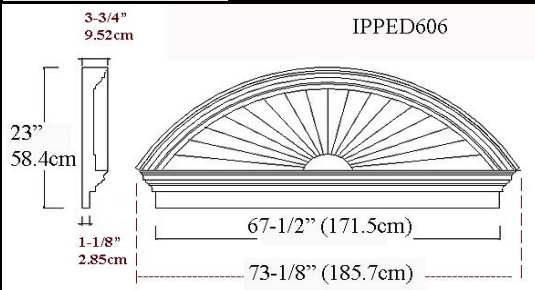

IPPED606

Brochure/Order Form

Materials	List	Each	10 +	ITEM 4
ArchPolymer™	480.92	277.45	221.96