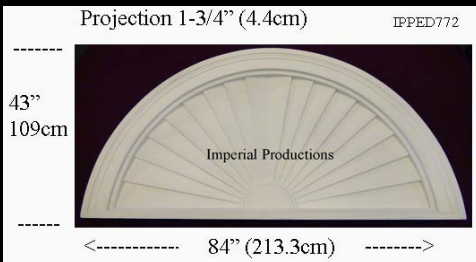

IPPED772

Brochure/Order Form

Materials	List	Each	10 +	ITEM 73
ArchPolymer™	611.97	458.98	367.18	

IPPED773

Brochure/Order Form