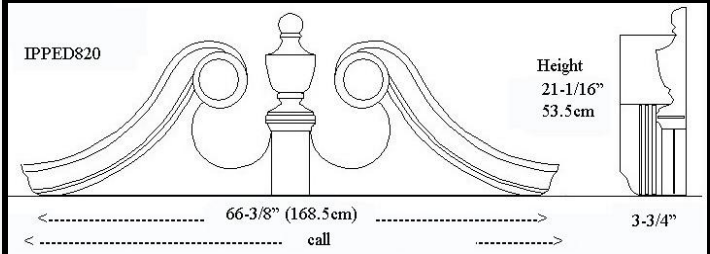

IPPED820

Brochure/Order Form

Materials	List	Each	10+	ITEM 13
ArchPolymer™	472.80	354.60	283.68