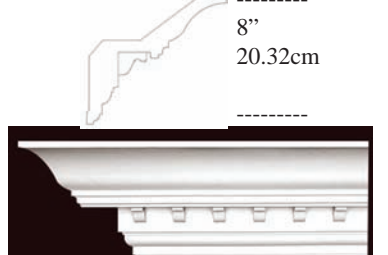

IPJP3012 Depth 3" (9.9cm)

IPNP4237 Depth 4-1/2" (11.5cm)

IPJP3014 Depth 4" (10.16cm)

IPJP3015 Depth 6-1/4" (15.8cm)

IPJP3016 Depth 8-1/4" (20.9cm)

IPJP3008 5" (12.7cm)

IPJP3017 Depth 8-1/2" (21.5cm)

ResinMold™ for Curves