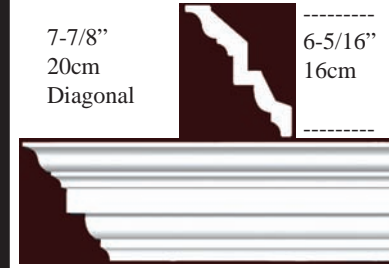

Diagonal 5-9/16" 14.2cm

IPNP4064 Depth 3-3/16" (8cm)

Height 3-9/16" 9cm

Diagonal 4-3/4" 12cm

IPCM004 2-3/4" (6.98cm)

Height 3-5/8" 9.23cm

Diagonal 4-1/2" 11.43cm

* All prices & specs subject to change without notice, Final products & Measurements may vary from this brochure

IPCM007 Depth 5-1/8" (13cm)

IPNP4049 Depth 3-15/16" (10cm)

IPNP4045 Depth 4-3/4" (12cm)

IPJP3010 Depth 7" (17.78cm)

IPNP4056 Depth 4-3/4" (12cm)

IPNP4000 D=5-5/16" (13.5cm)

IPJP3001 Depth 6-1/4" (15.87cm)

IPJP3002 Depth 7-1/8" (18cm)