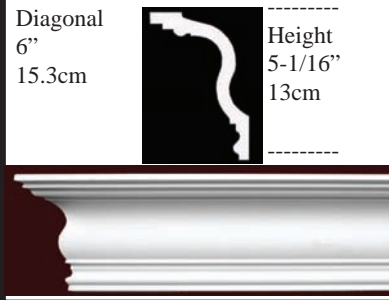

IPNP4049 Depth 3-15/16" (10cm)

Smooth Crowns Straight, Arched or Curved

Materials

Hardwoods
Poplar
Oak, Maple
Cherry
Mahogany
Pine(exterior)

ArchPolymer™
Interior &
Exterior an
artificial wood
resists rot,
water, insects
Primed White
Straight

ResinMold®
Interior &
Exterior
Stains Dark
or Paint

2 Grades:
*Premium
*Superwiggly
Arches
Custom made
as per the
radius
Circles
Curves
Concave &
Convex

NeoPlaster™
GRG Interior
Strong Fiber-
glass enforced
tape & mud in
place

Zeament™
Lite cement
Exterior
12 Finishes

StoneMold™
11 Finishes
Interior

IPNP4005 Depth 3-5/16" (8cm)