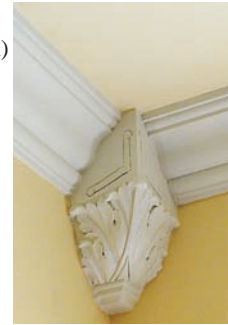

IPMRD0875

High 8-1/2" (21.5cm)
Wide 4" (10cm)
Deep 4" (10cm)

IPCBK859

High 12-1/2" (31.7cm)
Width 6" (15cm)
Depth 6" (15cm)

IPCBK862

Height 8-1/2"
21.5cm
Wide 3-3/4" (9.5cm)
Depth 3-3/4" (9.5cm)

IPNP8160 SUITE

Height 7-7/8" (20cm) Top 3-15/16" (10cm) Bottom 3-15/16" (10cm)

IPNP8160

Inside Corner

3-1/8"

8cm

3-15/16"
10cm
3-15/16"
10cm

3-1/8" (8cm)

IPNP8164

Mid Block

3-1/8"

8cm