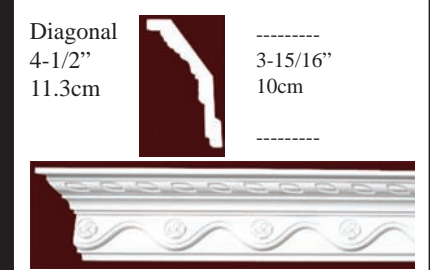

IPNP4240 Depth 3-3/4" (9.5cm)

Diagonal		Height
5-1/4"		3-3/4"
13.4cm		9.5cm

* All prices & specs subject to change without notice, Final products & Measurements may vary from this brochure

Imperial Productions®

IPNP4251 Deep 4-1/8" (10.5cm)

IPNP4275 Depth 3-7/8" (9.8cm)

IPNP4273 Depth 4" (10.1cm)

IPNP4218 Depth 2-1/8" (5.4cm)

IPNP4239 Depth 2-3/16" (5.5 cm)

IPNP4247 Depth 4-1/8" (10.7cm)

IPNP4256 Depth 3-15/16" (10cm)