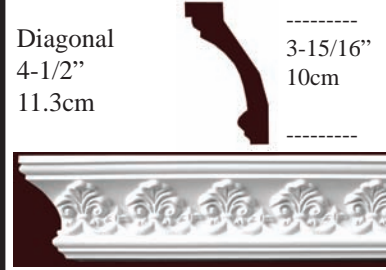

IPNP4231 Deep 2-11/16" (6.8cm)

Diagonal		Height
4-1/2"		3-9/16"
11.3cm		8.9 cm

IPNP4226 Depth 3-1/8" (9cm)

Diagonal		Height
4-3/4"		3-9/16"
12cm		9 cm

IPNP4262 Depth 3-3/8" (3.8cm)

Diagonal		Height
5"		3-3/8"
12.7cm		8.6cm

IPNP4240 Depth 3-3/4" (9.5cm)

Diagonal		Height
5-1/4"		3-3/4"
13.4cm		9.5cm

* All prices & specs subject to change without notice, Final products & Measurements may vary from this brochure

Imperial Productions®

IPNP4251 Deep 4-1/8" (10.5cm)

IPNP4275 Depth 3-7/8" (9.8cm)

IPNP4273 Depth 4" (10.1cm)

IPNP4218 Depth 2-1/8" (5.4cm)

IPNP4239 Depth 2-3/16" (5.5 cm)

IPNP4247 Depth 4-1/8" (10.7cm)

IPNP4256 Depth 3-15/16" (10cm)

IPNP4232 Depth 5-5/16" (13.5cm)

IPNP4288 Depth 4-1/8" (10.5)

IPNP4217 Depth 2-7/16" (6.2cm)

IPNP4235 Depth 2-1/2" (6.3cm)

IPNP4252 Depth 7-3/16" (18cm)

IPNP4277 Depth 4-5/8" (11.8cm)

IPJP3020 Depth 8-1/8" (20.6cm)