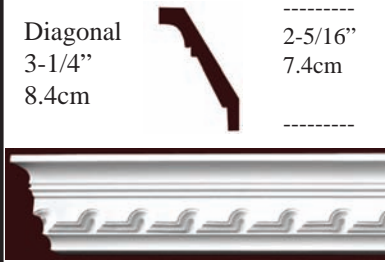

Imperial Productions®

1-800-399-7585

Imperial Productions & Distribution Inc Toronto / New York

email sales@imperialproductions.com copyright 2016 MRDCI All Rights Reserved

Dentil Crowns Straight, Arched or Curved

IPNP4245 Depth 1-9/16" (4cm)

IPNP4234 Depth 2-3/4" (7cm)

IPNP4244 Depth 2-1/16" (5.3cm)

IPNP4223 Depth 1-1/4" (3.1cm)

IPNP4289 Depth 2-3/8" (6cm)

IPNP4222 Depth 2-5/16" (5.8cm)

IPNP4258 Depth 1-15/16" (4.9cm)