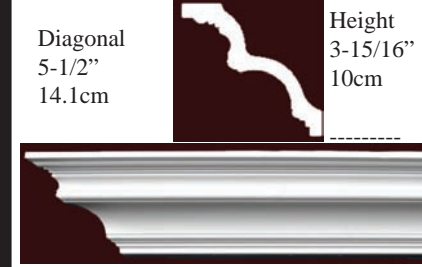

IPNP4016 Depth 3-15/16" (10cm)