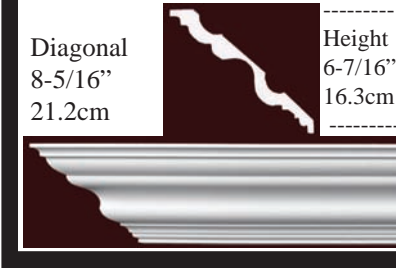

Diagonal 5-9/16" 14.2cm

IPNP4064 Depth 3-3/16" (8cm)

Height 3-9/16" 9cm

Diagonal 4-3/4" 12cm

IPCM004 2-3/4" (6.98cm)

Height 3-5/8" 9.23cm

Diagonal 4-1/2" 11.43cm

* All prices & specs subject to change without notice, Final products & Measurements may vary from this brochure

IPCM007 Depth 5-1/8" (13cm)

IPNP4049 Depth 3-15/16" (10cm)

IPNP4045 Depth 4-3/4" (12cm)

IPJP3010 Depth 7" (17.78cm)

IPNP4056 Depth 4-3/4" (12cm)

IPNP4000 D=5-5/16" (13.5cm)

IPJP3001 Depth 6-1/4" (15.87cm)

IPJP3002 Depth 7-1/8" (18cm)

IPJP3004 Depth 5-3/4" (14.6cm)

IPNP4046 Depth 8-1/2" (21.6cm)

IPJP3006

Arched
Crown
Made as
per the
radius

Made from ResinMold®

* All prices & specs subject to change without notice, Final products & Measurements may vary from this brochure