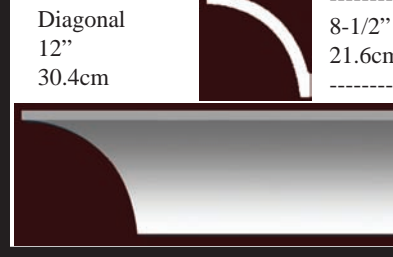

Smooth Crowns Straight, Arched or Curved

Materials

Hardwoods
Poplar
Oak, Maple
Cherry
Mahogany
Pine(exterior)

ArchPolymer™
Interior &
Exterior an
artificial wood
resists rot,
water, insects
Primed White
Straight

ResinMold®
Interior &
Exterior
Stains Dark
or Paint

2 Grades:
*Premium
*Superwiggly
Arches
Custom made
as per the
radius
Circles
Curves
Concave &
Convex

NeoPlaster™
GRG Interior
Strong Fiber-
glass enforced
tape & mud in
place

Zeament™
Lite cement
Exterior
12 Finishes

StoneMold™
11 Finishes
Interior

Arched
Crown
Made as
per the
radius

Made from ResinMold®

* All prices & specs subject to change without notice, Final products & Measurements may vary from this brochure

Imperial Productions®

1-800-399-7585

Imperial Productions & Distribution Inc Toronto / New York

email sales@imperialproductions.com copyright 2016 MRDCI All Rights Reserved