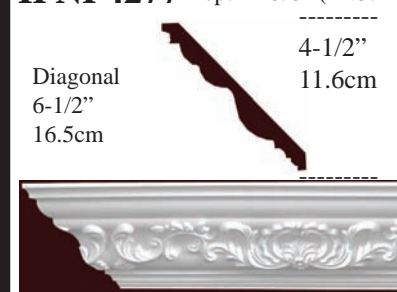

IPNP4240 Depth 3-3/4" (9.5cm)

Diagonal		Height
5-1/4"		3-3/4"
13.4cm		9.5cm

* All prices & specs subject to change without notice, Final products & Measurements may vary from this brochure

Imperial Productions®

IPNP4232 Depth 5-5/16" (13.5cm)

IPNP4288 Depth 4-1/8" (10.5)

IPNP4217 Depth 2-7/16" (6.2cm)

IPNP4235 Depth 2-1/2" (6.3cm)

IPNP4252 Depth 7-3/16" (18cm)

IPNP4277 Depth 4-5/8" (11.8cm)

IPJP3020 Depth 8-1/8" (20.6cm)