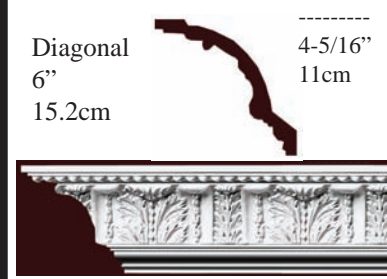

IPNP4231 Deep 2-11/16" (6.8cm)

Diagonal		Height
4-1/2"		3-9/16"
11.3cm		8.9 cm

IPNP4226 Depth 3-1/8" (9cm)

Diagonal		Height
4-3/4"		3-9/16"
12cm		9 cm

IPNP4262 Depth 3-3/8" (3.8cm)

Diagonal		Height
5"		3-3/8"
12.7cm		8.6cm

IPNP4240 Depth 3-3/4" (9.5cm)

Diagonal		Height
5-1/4"		3-3/4"
13.4cm		9.5cm

* All prices & specs subject to change without notice, Final products & Measurements may vary from this brochure

Imperial Productions®

IPNP4251 Deep 4-1/8" (10.5cm)

IPNP4275 Depth 3-7/8" (9.8cm)

IPNP4273 Depth 4" (10.1cm)

IPNP4218 Depth 2-1/8" (5.4cm)

IPNP4239 Depth 2-3/16" (5.5 cm)

IPNP4247 Depth 4-1/8" (10.7cm)

IPNP4256 Depth 3-15/16" (10cm)

IPNP4232 Depth 5-5/16" (13.5cm)

IPNP4288 Depth 4-1/8" (10.5)

IPNP4217 Depth 2-7/16" (6.2cm)

IPNP4235 Depth 2-1/2" (6.3cm)

IPNP4252 Depth 7-3/16" (18cm)

IPNP4277 Depth 4-5/8" (11.8cm)

IPJP3020 Depth 8-1/8" (20.6cm)