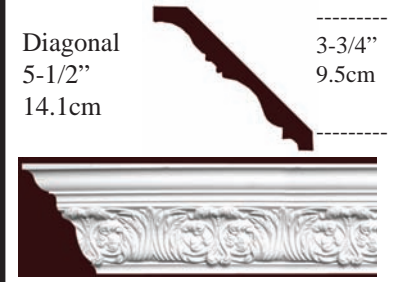

IPNP4231 Deep 2-11/16" (6.8cm)

Diagonal		Height
4-1/2"		3-9/16"
11.3cm		8.9 cm

IPNP4226 Depth 3-1/8" (9cm)

Diagonal		Height
4-3/4"		3-9/16"
12cm		9 cm

IPNP4262 Depth 3-3/8" (3.8cm)

Diagonal		Height
5"		3-3/8"
12.7cm		8.6cm

IPNP4240 Depth 3-3/4" (9.5cm)

Diagonal		Height
5-1/4"		3-3/4"
13.4cm		9.5cm

* All prices & specs subject to change without notice, Final products & Measurements may vary from this brochure

Imperial Productions®

1-800-399-7585

Imperial Productions & Distribution Inc Toronto / New York

email sales@imperialproductions.com copyright 2016 MRDCI All Rights Reserved

Decor Crowns Straight, Arched or Curved

IPNP4270 Depth 3-3/8" (8.6cm)

IPNP4251 Deep 4-1/8" (10.5cm)

IPNP4275 Depth 3-7/8" (9.8cm)

IPNP4273 Depth 4" (10.1cm)

IPNP4218 Depth 2-1/8" (5.4cm)

IPNP4239 Depth 2-3/16" (5.5 cm)

IPNP4247 Depth 4-1/8" (10.7cm)

IPNP4256 Depth 3-15/16" (10cm)