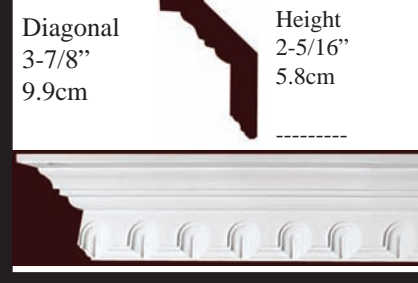

IPNP4245 Depth 1-9/16" (4cm)

IPNP4234 Depth 2-3/4" (7cm)

IPNP4244 Depth 2-1/16" (5.3cm)

IPNP4223 Depth 1-1/4" (3.1cm)

IPNP4289 Depth 2-3/8" (6cm)

IPNP4222 Depth 2-5/16" (5.8cm)

IPNP4258 Depth 1-15/16" (4.9cm)