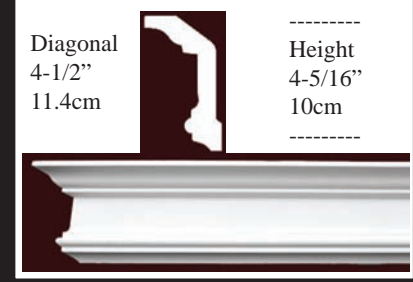

IPNP4028 Depth 2-3/16" (5.5cm)