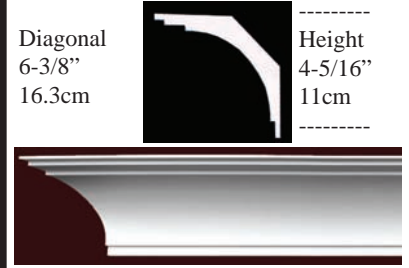

Height 3-7/16" 8.8 cm

Diagonal 5-7/8" 14.9cm

Depth 4-3/4"

IPNP4050 Depth 3-3/8" (8.5cm)

Height 3-9/16" 9 cm

Diagonal 4-7/8" 12.4cm

IPNP4008 Depth 4-1/8" (10.5cm)

Height 3-3/4" 9.5cm

Diagonal 5-9/16" 14.2cm

IPNP4064 Depth 3-3/16" (8cm)

Height 3-9/16" 9cm

Diagonal 4-3/4" 12cm

IPCM004 2-3/4" (6.98cm)

Height 3-5/8" 9.23cm

Diagonal 4-1/2" 11.43cm

* All prices & specs subject to change without notice, Final products & Measurements may vary from this brochure

IPNP4047 Depth 3-1/2" (8.8cm)

IPNP4048 Depth 4-15/16" (12.5cm)

IPNP4028 Depth 2-3/16" (5.5cm)

IPNP4003 Depth 4-3/4" (12cm)

IPNP4017 Depth 8-13/16" (22.4cm)

IPNP4012 Depth 3-1/2" (8.9cm)

IPNP4060 Depth 4-11/16" (12.3cm)

IPNP4052 Depth 4-5/16" (11cm)

IPNP4057 Depth 4-15/16" (12.6cm)

* All prices & specs subject to change without notice, Final products & Measurements may vary from this brochure

Imperial Productions®

1-800-399-7585