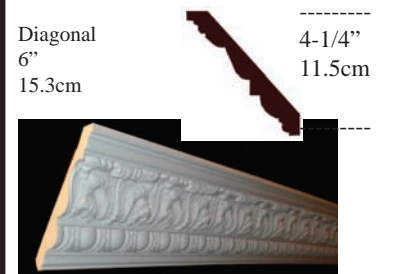

IPNP4240 Depth 3-3/4" (9.5cm)

Diagonal		Height
5-1/4"		3-3/4"
13.4cm		9.5cm

* All prices & specs subject to change without notice, Final products & Measurements may vary from this brochure

Imperial Productions®

IPNP4251 Deep 4-1/8" (10.5cm)

IPNP4275 Depth 3-7/8" (9.8cm)

IPNP4273 Depth 4" (10.1cm)

IPNP4218 Depth 2-1/8" (5.4cm)

IPNP4239 Depth 2-3/16" (5.5 cm)

IPNP4247 Depth 4-1/8" (10.7cm)

IPNP4256 Depth 3-15/16" (10cm)