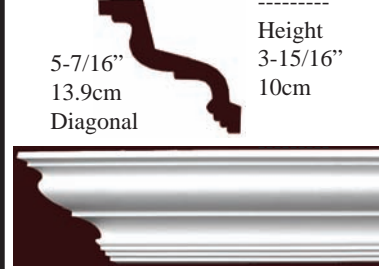

IPNP4014 Depth 3-3/16" (5.5 cm)