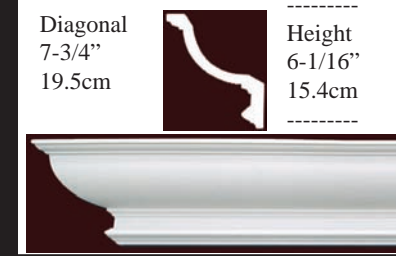

IPNP4000 D=5-5/16" (13.5cm)