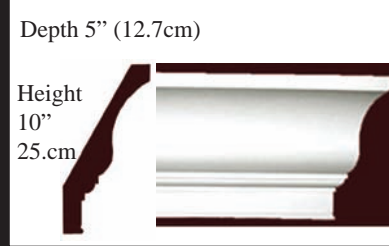

Arched
Crown
Made as
per the
radius

Made from ResinMold®

* All prices & specs subject to change without notice, Final products & Measurements may vary from this brochure

Imperial Productions®

1-800-399-7585

Imperial Productions & Distribution Inc Toronto / New York

email sales@imperialproductions.com copyright 2016 MRDCI All Rights Reserved