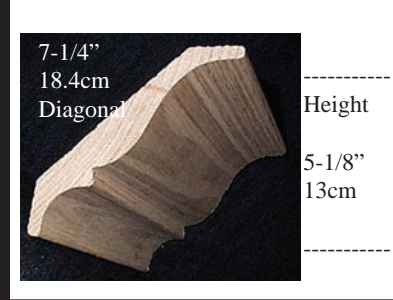

IPJP3010 Depth 7" (17.78cm)

IPCM007 Depth 5-1/8" (13cm)