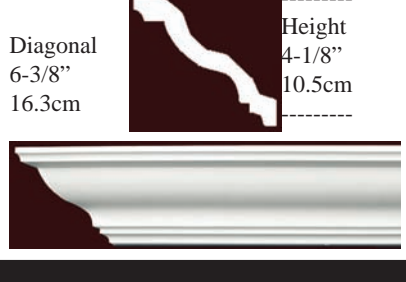

IPNP4048 Depth 4-15/16" (12.5cm)