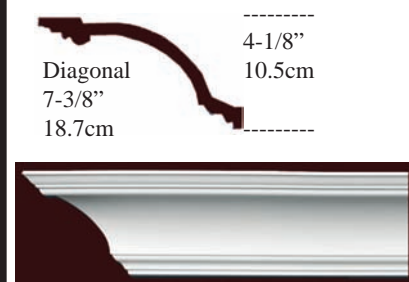

Height 3-7/16" 8.8 cm

Diagonal 5-7/8" 14.9cm

Depth 4-3/4"

IPNP4050 Depth 3-3/8" (8.5cm)

Height 3-9/16" 9 cm

Diagonal 4-7/8" 12.4cm

IPNP4008 Depth 4-1/8" (10.5cm)

Height 3-3/4" 9.5cm

Diagonal 5-9/16" 14.2cm

IPNP4064 Depth 3-3/16" (8cm)

Height 3-9/16" 9cm

Diagonal 4-3/4" 12cm

IPCM004 2-3/4" (6.98cm)

Height 3-5/8" 9.23cm

Diagonal 4-1/2" 11.43cm

* All prices & specs subject to change without notice, Final products & Measurements may vary from this brochure

StoneMold™
11 Finishes
Interior

IPCM005 Depth 3-11/16" (9.3cm)

IPNP4014 Depth 3-3/16" (5.5 cm)

IPNP4015 Depth 4-1/2" (11cm)

IPNP4016 Depth 3-15/16" (10cm)

IPNP4006 Depth 4" (10 cm)

IPNP4018 Depth 4-5/8" (11.8cm)

IPNP4047 Depth 3-1/2" (8.8cm)

IPNP4048 Depth 4-15/16" (12.5cm)

IPNP4028 Depth 2-3/16" (5.5cm)

IPNP4003 Depth 4-3/4" (12cm)

IPNP4017 Depth 8-13/16" (22.4cm)

IPNP4012 Depth 3-1/2" (8.9cm)

IPNP4060 Depth 4-11/16" (12.3cm)