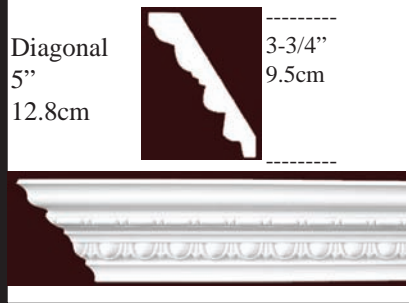

Decor Crowns Straight, Arched or Curved

IPNP4270 Depth 3-3/8" (8.6cm)