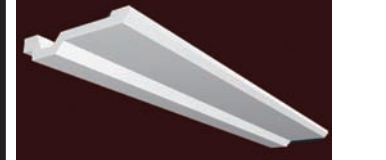

NeoPlaster™
GRG Interior
Strong Fiber-
glass enforced
tape & mud in
place

Zeament™
Lite cement
Exterior
12 Finishes

StoneMold™
11 Finishes
Interior

IPNP4072

Depth 2-3/8" (6cm)
Height 13/16" (2cm)

IPNP4076

Depth 3-15/16" (10cm)
Height 13/16" (2cm)