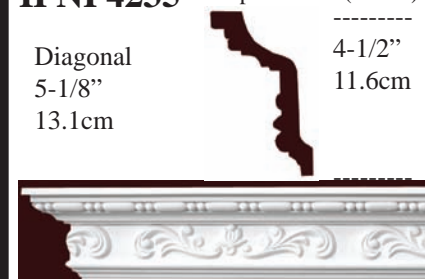

IPNP4240 Depth 3-3/4" (9.5cm)

Diagonal		Height
5-1/4"		3-3/4"
13.4cm		9.5cm

* All prices & specs subject to change without notice, Final products & Measurements may vary from this brochure

Imperial Productions®

IPNP4232 Depth 5-5/16" (13.5cm)

IPNP4288 Depth 4-1/8" (10.5)

IPNP4217 Depth 2-7/16" (6.2cm)

IPNP4235 Depth 2-1/2" (6.3cm)

IPNP4252 Depth 7-3/16" (18cm)

IPNP4277 Depth 4-5/8" (11.8cm)

IPJP3020 Depth 8-1/8" (20.6cm)