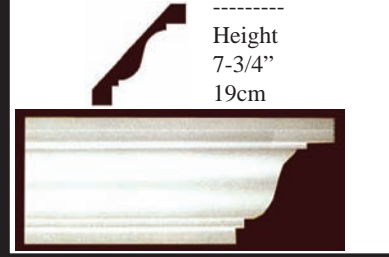

Diagonal 5-9/16" 14.2cm

IPNP4064 Depth 3-3/16" (8cm)

Height 3-9/16" 9cm

Diagonal 4-3/4" 12cm

IPCM004 2-3/4" (6.98cm)

Height 3-5/8" 9.23cm

Diagonal 4-1/2" 11.43cm

* All prices & specs subject to change without notice, Final products & Measurements may vary from this brochure

IPCM007 Depth 5-1/8" (13cm)

IPNP4049 Depth 3-15/16" (10cm)

IPNP4045 Depth 4-3/4" (12cm)

IPJP3010 Depth 7" (17.78cm)

IPNP4056 Depth 4-3/4" (12cm)

IPNP4000 D=5-5/16" (13.5cm)

IPJP3001 Depth 6-1/4" (15.87cm)

IPJP3002 Depth 7-1/8" (18cm)