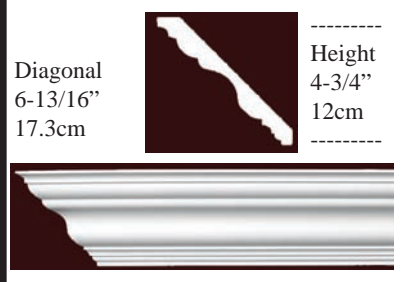

Height 1-13/16" 4.6cm

Diagonal 2-1/2" 6.5cm

IPNP4020 Depth 5-5/16" (13.4cm)

Height 2-3/16" 5.5cm

Diagonal 5-9/16" 14.4cm

IPNP4004 Depth 2-5/16" (5.9cm)

Height 2-5/16" 5.9cm

Diagonal 3-1/4" 8.3cm

Height 3-7/16" 8.8 cm

Diagonal 5-7/8" 14.9cm

Depth 4-3/4"

IPNP4050 Depth 3-3/8" (8.5cm)

Height 3-9/16" 9 cm

Diagonal 4-7/8" 12.4cm

IPNP4008 Depth 4-1/8" (10.5cm)

Height 3-3/4" 9.5cm

Diagonal 5-9/16" 14.2cm

IPNP4064 Depth 3-3/16" (8cm)

Height 3-9/16" 9cm

Diagonal 4-3/4" 12cm

IPCM004 2-3/4" (6.98cm)

Height 3-5/8" 9.23cm

Diagonal 4-1/2" 11.43cm

* All prices & specs subject to change without notice, Final products & Measurements may vary from this brochure

IPNP4047 Depth 3-1/2" (8.8cm)

IPNP4048 Depth 4-15/16" (12.5cm)

IPNP4028 Depth 2-3/16" (5.5cm)

IPNP4003 Depth 4-3/4" (12cm)

IPNP4017 Depth 8-13/16" (22.4cm)

IPNP4012 Depth 3-1/2" (8.9cm)

IPNP4060 Depth 4-11/16" (12.3cm)