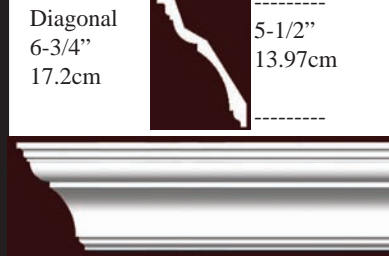

Height 1-13/16" 4.6cm

Diagonal 2-1/2" 6.5cm

IPNP4020 Depth 5-5/16" (13.4cm)

Height 2-3/16" 5.5cm

Diagonal 5-9/16" 14.4cm

IPNP4004 Depth 2-5/16" (5.9cm)

Height 2-5/16" 5.9cm

Diagonal 3-1/4" 8.3cm

Diagonal 5-9/16" 14.2cm

IPNP4064 Depth 3-3/16" (8cm)

Height 3-9/16" 9cm

Diagonal 4-3/4" 12cm

IPCM004 2-3/4" (6.98cm)

Height 3-5/8" 9.23cm

Diagonal 4-1/2" 11.43cm

* All prices & specs subject to change without notice, Final products & Measurements may vary from this brochure

IPCM007 Depth 5-1/8" (13cm)

IPNP4049 Depth 3-15/16" (10cm)

IPNP4045 Depth 4-3/4" (12cm)

IPJP3010 Depth 7" (17.78cm)

IPNP4056 Depth 4-3/4" (12cm)

IPNP4000 D=5-5/16" (13.5cm)

IPJP3001 Depth 6-1/4" (15.87cm)

IPJP3002 Depth 7-1/8" (18cm)