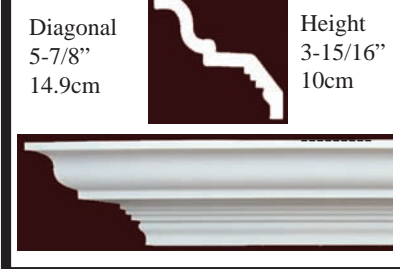

IPNP4015 Depth 4-1/2" (11cm)