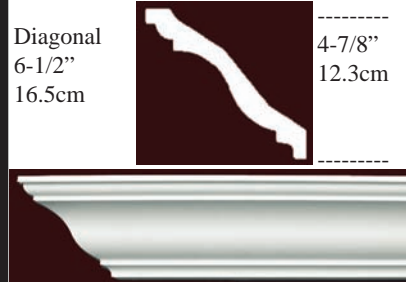

Height 3-7/16" 8.8 cm

Diagonal 5-7/8" 14.9cm

Depth 4-3/4"

IPNP4050 Depth 3-3/8" (8.5cm)

Height 3-9/16" 9 cm

Diagonal 4-7/8" 12.4cm

IPNP4008 Depth 4-1/8" (10.5cm)

Height 3-3/4" 9.5cm

Diagonal 5-9/16" 14.2cm

IPNP4064 Depth 3-3/16" (8cm)

Height 3-9/16" 9cm

Diagonal 4-3/4" 12cm

IPCM004 2-3/4" (6.98cm)

Height 3-5/8" 9.23cm

Diagonal 4-1/2" 11.43cm

* All prices & specs subject to change without notice, Final products & Measurements may vary from this brochure

IPNP4047 Depth 3-1/2" (8.8cm)

IPNP4048 Depth 4-15/16" (12.5cm)

IPNP4028 Depth 2-3/16" (5.5cm)

IPNP4003 Depth 4-3/4" (12cm)

IPNP4017 Depth 8-13/16" (22.4cm)

IPNP4012 Depth 3-1/2" (8.9cm)

IPNP4060 Depth 4-11/16" (12.3cm)

IPNP4052 Depth 4-5/16" (11cm)

IPNP4057 Depth 4-15/16" (12.6cm)

* All prices & specs subject to change without notice, Final products & Measurements may vary from this brochure

Imperial Productions®

1-800-399-7585