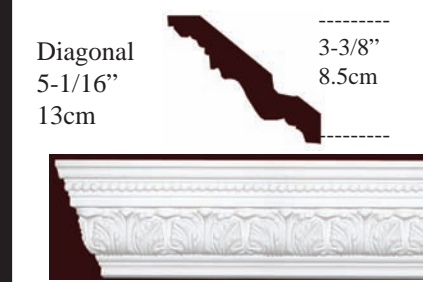

IPNP4275 Depth 3-7/8" (9.8cm)