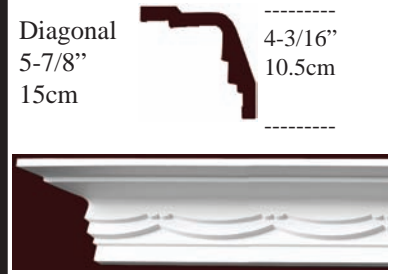

Diagonal 5-9/16" 14.2cm

IPNP4064 Depth 3-3/16" (8cm)

Height 3-9/16" 9cm

Diagonal 4-3/4" 12cm

IPCM004 2-3/4" (6.98cm)

Height 3-5/8" 9.23cm

Diagonal 4-1/2" 11.43cm

* All prices & specs subject to change without notice, Final products & Measurements may vary from this brochure

IPNP4240 Depth 3-3/4" (9.5cm)

Diagonal		Height
5-1/4"		3-3/4"
13.4cm		9.5cm

* All prices & specs subject to change without notice, Final products & Measurements may vary from this brochure

Imperial Productions®

IPNP4251 Deep 4-1/8" (10.5cm)

IPNP4275 Depth 3-7/8" (9.8cm)

IPNP4273 Depth 4" (10.1cm)

IPNP4218 Depth 2-1/8" (5.4cm)

IPNP4239 Depth 2-3/16" (5.5 cm)

IPNP4247 Depth 4-1/8" (10.7cm)

IPNP4256 Depth 3-15/16" (10cm)

IPNP4232 Depth 5-5/16" (13.5cm)

IPNP4288 Depth 4-1/8" (10.5)

IPNP4217 Depth 2-7/16" (6.2cm)

IPNP4235 Depth 2-1/2" (6.3cm)

IPNP4252 Depth 7-3/16" (18cm)

IPNP4277 Depth 4-5/8" (11.8cm)

IPJP3020 Depth 8-1/8" (20.6cm)