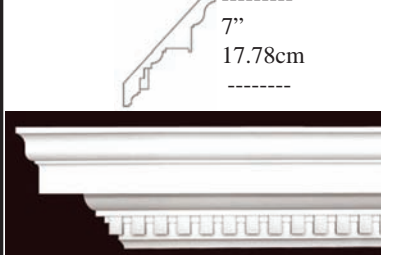

IPJP3012 Depth 3" (9.9cm)

IPNP4237 Depth 4-1/2" (11.5cm)

IPJP3014 Depth 4" (10.16cm)

IPJP3015 Depth 6-1/4" (15.8cm)

IPJP3016 Depth 8-1/4" (20.9cm)

IPJP3008 5" (12.7cm)

IPJP3017 Depth 8-1/2" (21.5cm)

ResinMold™ for Curves