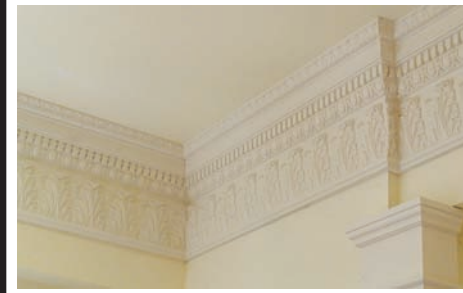

12" 30.48cm

IPNP4294

10-5/8" (27cm)

Diagonal 14-1/2" 37cm

9-15/16" 25.3cm

Martin Richards Design
a division of Martin Richards Design & Contracting Inc.

Materials

Hardwoods
Poplar
Oak, Maple
Cherry
Mahogany
Pine(exterior)