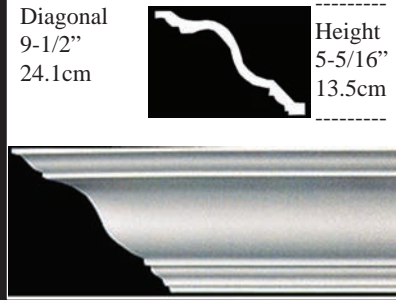

Diagonal 5-9/16" 14.2cm

IPNP4064 Depth 3-3/16" (8cm)

Height 3-9/16" 9cm

Diagonal 4-3/4" 12cm

IPCM004 2-3/4" (6.98cm)

Height 3-5/8" 9.23cm

Diagonal 4-1/2" 11.43cm

* All prices & specs subject to change without notice, Final products & Measurements may vary from this brochure

IPCM007 Depth 5-1/8" (13cm)

IPNP4049 Depth 3-15/16" (10cm)

IPNP4045 Depth 4-3/4" (12cm)

IPJP3010 Depth 7" (17.78cm)

IPNP4056 Depth 4-3/4" (12cm)

IPNP4000 D=5-5/16" (13.5cm)

IPJP3001 Depth 6-1/4" (15.87cm)

IPJP3002 Depth 7-1/8" (18cm)