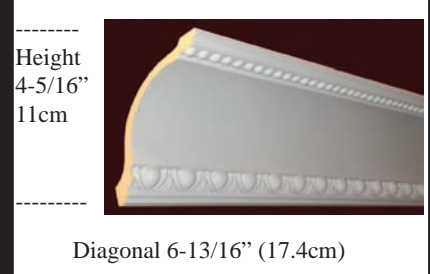

Decor Crowns Straight, Arched or Curved

IPNP4270 Depth 3-3/8" (8.6cm)

IPNP4251 Deep 4-1/8" (10.5cm)

IPNP4275 Depth 3-7/8" (9.8cm)

IPNP4273 Depth 4" (10.1cm)

IPNP4218 Depth 2-1/8" (5.4cm)

IPNP4239 Depth 2-3/16" (5.5 cm)

IPNP4247 Depth 4-1/8" (10.7cm)

IPNP4256 Depth 3-15/16" (10cm)

IPNP4232 Depth 5-5/16" (13.5cm)

IPNP4288 Depth 4-1/8" (10.5)

IPNP4217 Depth 2-7/16" (6.2cm)

IPNP4235 Depth 2-1/2" (6.3cm)

IPNP4252 Depth 7-3/16" (18cm)

IPNP4277 Depth 4-5/8" (11.8cm)

IPJP3020 Depth 8-1/8" (20.6cm)

Materials

Hardwoods
Poplar
Oak, Maple
Cherry
Mahogany
Pine(exterior)

ArchPolymer™
Interior &
Exterior an
artificial wood
resists rot,
water, insects
Primed White
Straight

ResinMold®
Interior &
Exterior
Stains Dark
or Paint

2 Grades:
*Premium
*Superwiggly
Arches
Custom made
as per the
radius
Circles
Curves
Concave &
Convex

NeoPlaster™
GRG Interior
Strong Fiber-
glass enforced
tape & mud in
place

Zeament™
Lite cement
Exterior
12 Finishes

StoneMold™
11 Finishes
Interior

* All prices & specs subject to change without notice, Final products & Measurements may vary from this brochure

Imperial Productions®

1-800-399-7585

Imperial Productions & Distribution Inc Toronto / New York

email sales@imperialproductions.com copyright 2016 MRDCI All Rights Reserved