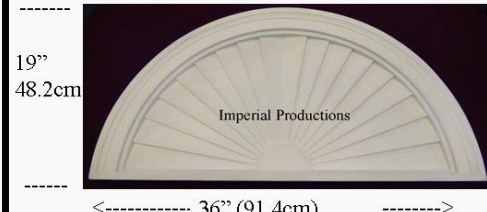

IPPED757

Brochure/Order Form

Projection 1-3/4" (4.4cm)

IPPED757

Materials	List	Each	50 +	ITEM 32
ArchPolymer™	183.53	137.65	110.12