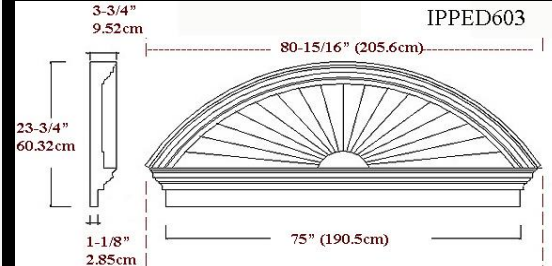

IPPED603

Brochure/Order Form

Materials	List	Each	50 +	ITEM 5
ArchPolymer™	538.73	404.05	323.24