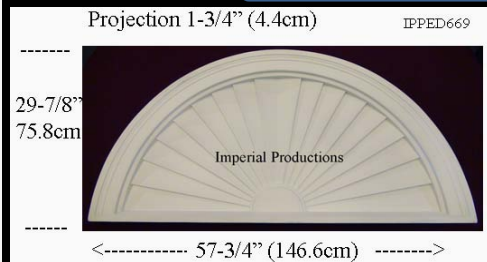

IPPED669

Brochure/Order Form

Materials	List	Each	50 +	ITEM 53
ArchPolymer™	395.04	296.28	237.03