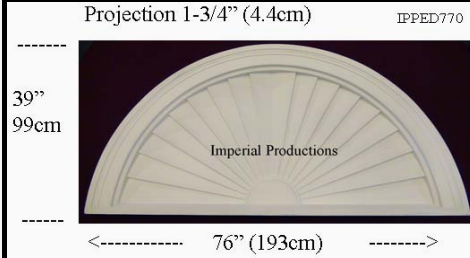

IPPED770

Brochure/Order Form

Materials	List	Each	50 +	ITEM 69
ArchPolymer™	684.83	513.62	410.90