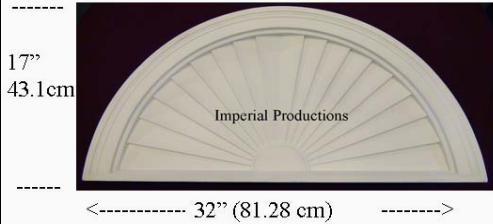

IPPED664

Brochure/Order Form

Projection 1-3/4" (4.4cm)

IPPED664

Materials	List	Each	50 +	ITEM 23
ArchPolymer™	178.11	133.58	106.87	

IPPED704

Brochure/Order Form

Projection 1-3/4" (4.5cm)

IPPED704

Materials	List	Each	10 +	ITEM 20
ArchPolymer™	135.36	101.52	81.22	

IPPED705

Brochure/Order Form

Projection 1-3/4" (4.5cm)

IPPED705

Materials	List	Each	50 +	ITEM 24
ArchPolymer™	146.86	110.14	88.11	

IPPED755

Brochure/Order Form

Projection 1-3/4" (4.4cm)

IPPED755

Materials	List	Each	10 +	ITEM 25
ArchPolymer™	160.59	120.45	96.36	

IPPED708

Brochure/Order Form

Projection 1-3/4" (4.5cm)