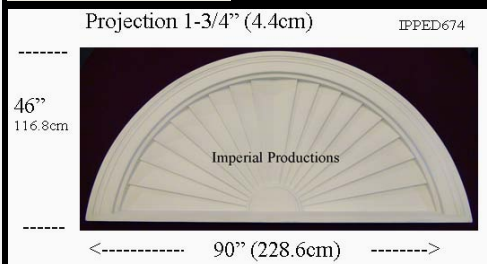

IPPED674

Brochure/Order Form

Materials	List	Each	50 +	ITEM 79
ArchPolymer™	961.23	720.93	576.74