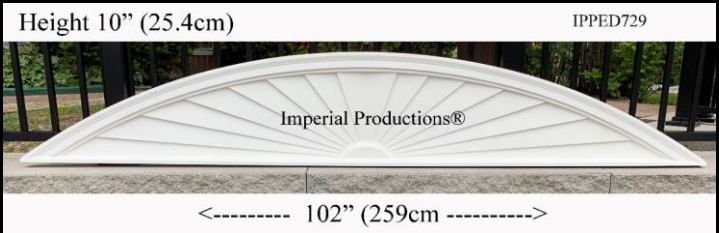

IPPED729

Brochure/Order Form

Materials	List	Each	10 +	ITEM 90
ArchPolymer™	275.33	206.50	165.20