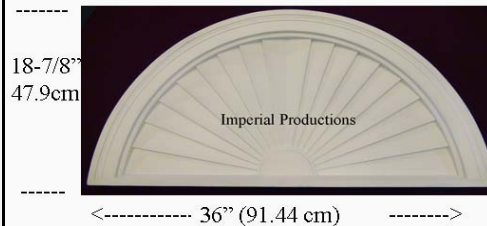

IPPED665

Brochure/Order Form

Projection 1-3/4" (4.4cm)

IPPED665

Materials	List	Each	50 +	ITEM 30
ArchPolymer™	248.94	186.68	149.34	

IPPED756

Brochure/Order Form

Projection 1-3/4" (4.4cm)

IPPED756

Materials	List	Each	10 +	ITEM 27
ArchPolymer™	178.97	134.22	107.38	

IPPED666

Brochure/Order Form

Projection 1-3/4" (4.4cm)

IPPED666

Materials	List	Each	50 +	ITEM 31
ArchPolymer™	200.41	150.31	120.24	

IPPED707

Brochure/Order Form

Projection 1-3/4" (4.5cm)

IPPED707

Materials	List	Each	10 +	ITEM 28
ArchPolymer™	145.88	109.41	87.53	

IPPED757

Brochure/Order Form

Projection 1-3/4" (4.4cm)