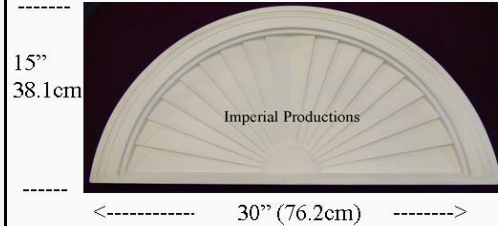

Projection 1-3/4" (4.4cm)

IPPED752

Materials	List	Each	10 +	ITEM 17
ArchPolymer™	150.05	112.54	90.03	

IPPED663

Brochure/Order Form

Projection 1-3/4" (4.4cm)

IPPED663

Materials	List	Each	50 +	ITEM 21
ArchPolymer™	177.47	133.10	106.48	

IPPED703

Brochure/Order Form

Projection 1-3/4" (4.5cm)

IPPED703

Materials	List	Each	10 +	ITEM 18
ArchPolymer™	130.77	98.08	78.46	

IPPED754

Brochure/Order Form

Projection 1-3/4" (4.4cm)