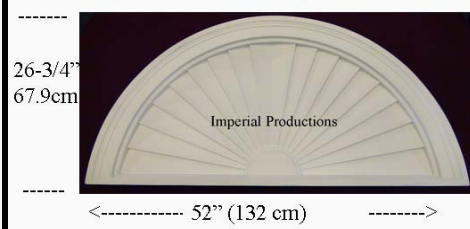

IPPED667

Brochure/Order Form

Projection 1-3/4" (4.4cm)

IPPED667

Materials	List	Each	50 +	ITEM 46
ArchPolymer™	370.04	277.53	222.02