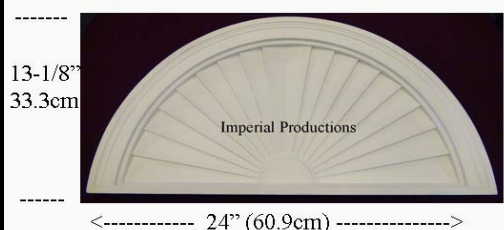

IPPED750

Brochure/Order Form

Projection 1-3/4" (4.4cm)

IPPED750

Materials	List	Each	10 +	ITEM 10
ArchPolymer™	107.39	80.54	64.44	

IPPED751

Brochure/Order Form

Projection 1-3/4" (4.4cm)

IPPED751

Materials	List	Each	50 +	ITEM 14
ArchPolymer™	111.87	83.90	67.12	

IPPED660

Brochure/Order Form

Projection 1-3/4" (4.4cm)

IPPED660

Materials	List	Each	10 +	ITEM 11
ArchPolymer™	158.46	118.84	95.07	

IPPED662

Brochure/Order Form

Projection 1-3/4" (4.4cm)

IPPED662

Materials	List	Each	50 +	ITEM 15
ArchPolymer™	167.66	125.74	100.60	

IPPED701

Brochure/Order Form

Projection 1-3/4" (4.5cm)

IPPED701