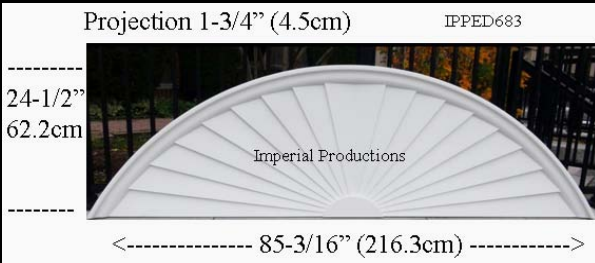

IPPED683

Brochure/Order Form

Materials	List	Each	10 +	ITEM 74
ArchPolymer™	546.74	410.05	328.04