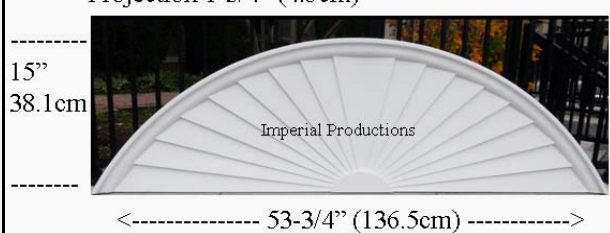

IPPED763

Materials	List	Each	10 +	ITEM 44
ArchPolymer™	242.37	181.78	145.42	

IPPED640

Brochure/Order Form

Projection 1-3/4" (4.5cm)

IPPED640

Materials	List	Each	50 +	ITEM 48
ArchPolymer™	285.24	213.91	171.13	