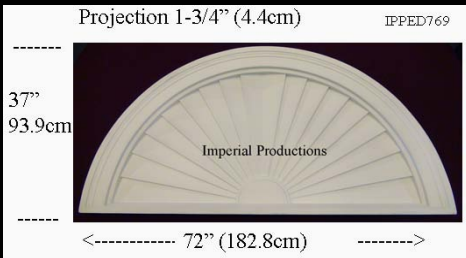

Brochure/Order Form

Projection 1-3/4" (4.5cm)

IPPED721

Materials	List	Each	50 +	ITEM 64
ArchPolymer™	267.30	200.48	160.38	

IPPED769

Brochure/Order Form

Materials	List	Each	10 +	ITEM 65
ArchPolymer™	544.83	408.62	326.90	