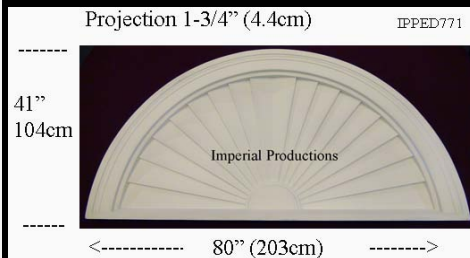

IPPED771

Brochure/Order Form

Materials	List	Each	50 +	ITEM 71
ArchPolymer™	720.37	540.28	432.22