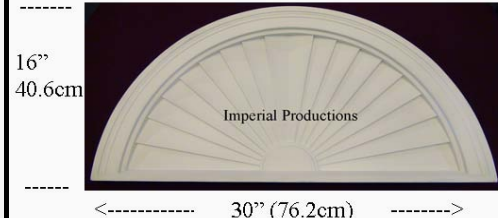

IPPED754

Brochure/Order Form

Projection 1-3/4" (4.4cm)

IPPED754

Materials	List	Each	50 +	ITEM 22
ArchPolymer™	157.14	117.86	94.28