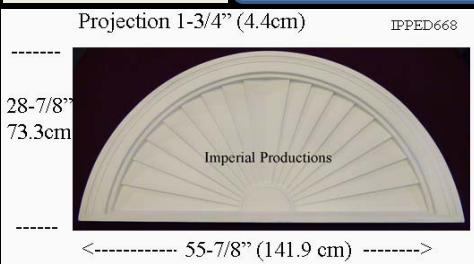

IPPED668

Brochure/Order Form

Materials	List	Each	10 +	ITEM 50
ArchPolymer™	346.44	259.83	207.87