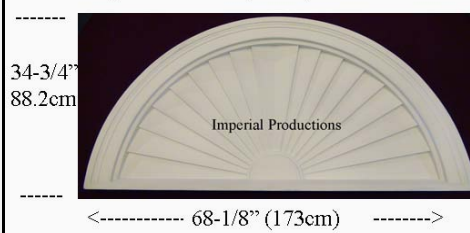

IPPED671

Brochure/Order Form

Projection 1-3/4" (4.4cm)

IPPED671

Materials	List	Each	50 +	ITEM 62
ArchPolymer™	648.16	486.12	388.89