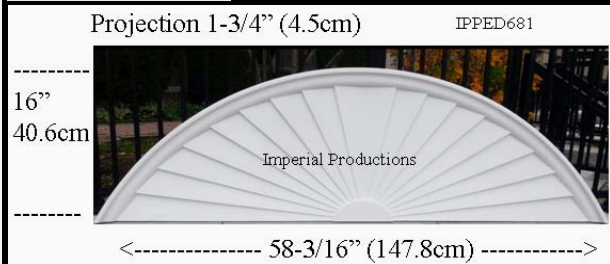

IPPED681

Brochure/Order Form

Materials	List	Each	50 +	ITEM 55
ArchPolymer™	369.93	277.45	221.96