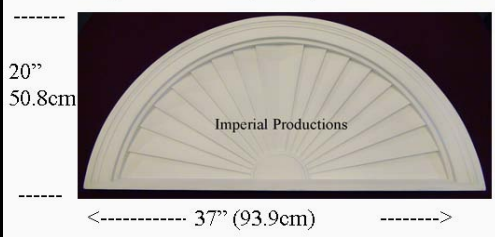

IPPED758

Brochure/Order Form

Projection 1-3/4" (4.4cm)

IPPED758

Materials	List	Each	10 +	ITEM 34
ArchPolymer™	204.92	153.69	122.95