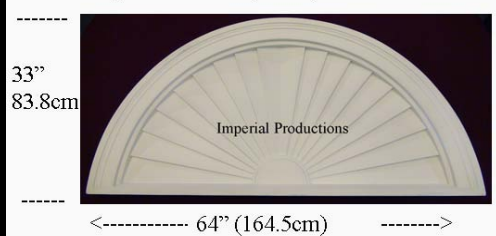

IPPED767

Brochure/Order Form

Projection 1-3/4" (4.4cm)

IPPED767

Materials	List	Each	10 +	ITEM 59
ArchPolymer™	454.28	340.71	272.57