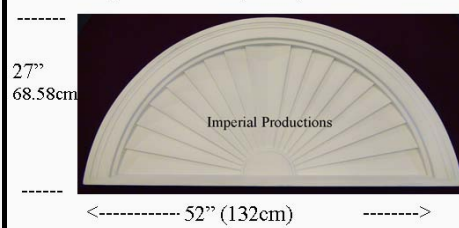

IPPED764

Brochure/Order Form

Projection 1-3/4" (4.4cm)

IPPED764

Materials	List	Each	50 +	ITEM 47
ArchPolymer™	178.14	133.58	106.87