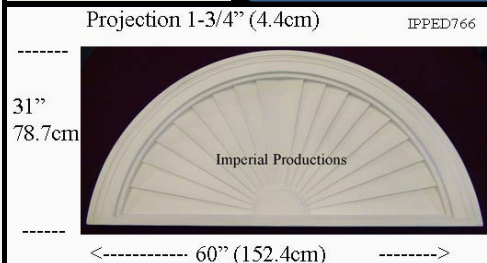

Materials	List	Each	50 +	ITEM 56
ArchPolymer™	395.98	296.98	237.59	

IPPED642

Brochure/Order Form

Projection 1-3/4" (4.5cm)

IPPED642

Materials	List	Each	10 +	ITEM 57
ArchPolymer™	542.93	407.19	325.76	

IPPED768