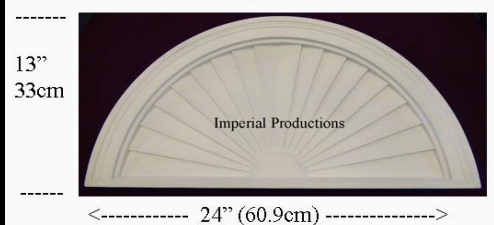

Projection 1-3/4" (4.5cm)

IPPED700

Materials	List	Each	10 +	ITEM 9
ArchPolymer™	100.96	75.72	60.57	

IPPED661

Brochure/Order Form

Projection 1-3/4" (4.4cm)

IPPED661

Materials	List	Each	50 +	ITEM 13
ArchPolymer™	242.98	182.23	145.79	

IPPED750

Brochure/Order Form

Projection 1-3/4" (4.4cm)

IPPED750

Materials	List	Each	10 +	ITEM 10
ArchPolymer™	107.39	80.54	64.44	

IPPED751

Brochure/Order Form

Projection 1-3/4" (4.4cm)