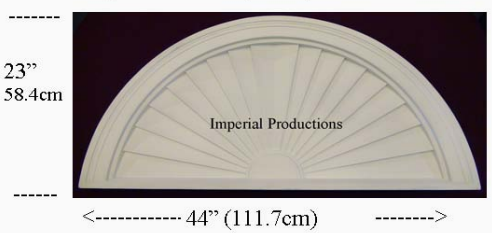

IPPED761

Brochure/Order Form

Projection 1-3/4" (4.4cm)

IPPED761

Materials	List	Each	50 +	ITEM 40
ArchPolymer™	213.37	160.03	128.02	

IPPED714

Brochure/Order Form

Projection 1-3/4" (4.5cm)

IPPED714

Materials	List	Each	10 +	ITEM 41
ArchPolymer™	160.59	120.45	96.36	

IPPED716

Brochure/Order Form

Projection 1-3/4" (4.5cm)

IPPED716

Materials	List	Each	50 +	ITEM 45
ArchPolymer™	188.58	141.44	113.15	

IPPED762

Brochure/Order Form

Projection 1-3/4" (4.4cm)

IPPED762

Materials	List	Each	10 +	ITEM 42
ArchPolymer™	235.15	176.36	141.09	

IPPED667

Brochure/Order Form

Projection 1-3/4" (4.4cm)