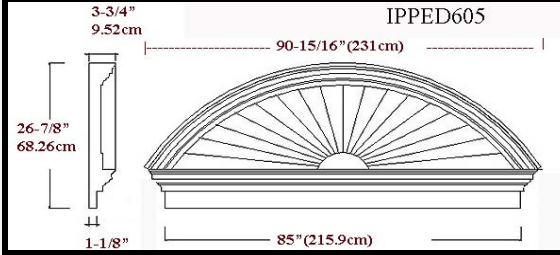

IPPED605

Brochure/Order Form

Materials	List	Each	50 +	ITEM 7
ArchPolymer™	597.86	448.39	358.72