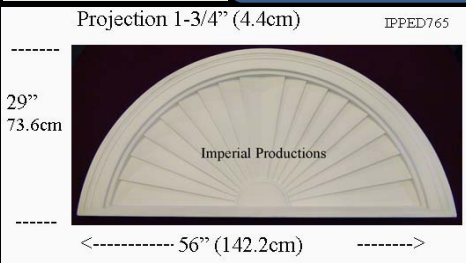

IPPED765

Brochure/Order Form

Materials	List	Each	10 +	ITEM 52
ArchPolymer™	346.44	259.83	207.87