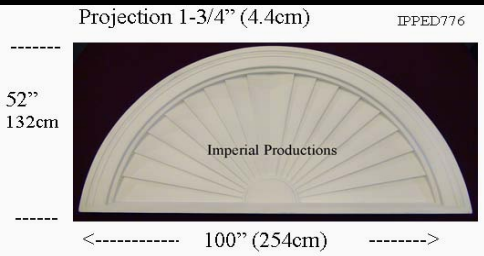

28"
71cm

<----- 98" (248.9cm) ----->

Materials	List	Each	50 +	ITEM 86
ArchPolymer™	4026.74	770.06	616.05	

IPPED646

Brochure/Order Form

Projection 1-3/4" (4.5cm)

IPPED646

28-1/2"
73.4cm

<----- 94" (238.7cm) ----->

Materials	List	Each	10 +	ITEM 83
ArchPolymer™	691.00	518.25	414.60	

IPPED685

Brochure/Order Form

Projection 1-3/4" (4.5cm)

IPPED685

25-1/4"
64cm

<----- 99-1/4" (254cm) ----->

Materials	List	Each	50 +	ITEM 87
ArchPolymer™	872.52	654.39	523.51	

IPPED727

Brochure/Order Form

Height 17" (43.18cm)

IPPED727

<----- 96" (243.8cm) ----->

Materials	List	Each	10 +	ITEM 84
ArchPolymer™	426.39	319.79	255.83	

IPPED728

Brochure/Order Form

Height 17" (43.18cm)

IPPED728

<----- 100" (254cm) ----->

Materials	List	Each	50 +	ITEM 88
ArchPolymer™	460.24	345.18	276.14	

IPPED776

Brochure/Order Form