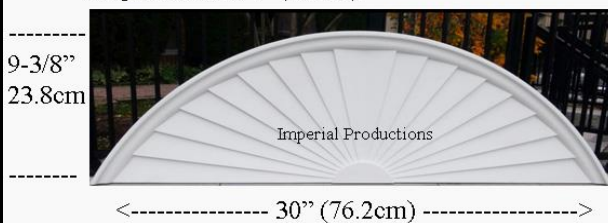

IPPED704

Brochure/Order Form

Projection 1-3/4" (4.5cm)

IPPED704

Materials	List	Each	10 +	ITEM 20
ArchPolymer™	135.36	101.52	81.22