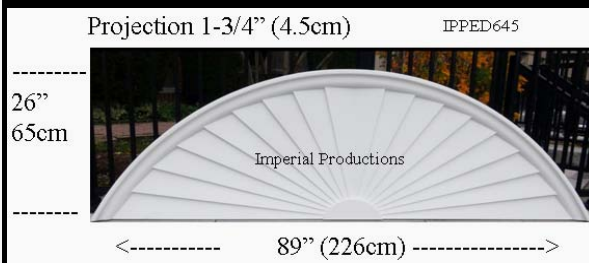

IPPED645

Brochure/Order Form

Materials	List	Each	50 +	ITEM 78
ArchPolymer™	629.93	472.45	377.96