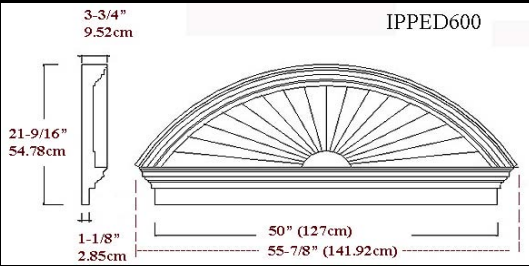

IPPED600

Brochure/Order Form

Materials	List	Each	10 +	ITEM 1
ArchPolymer™	371.44	278.58	222.86