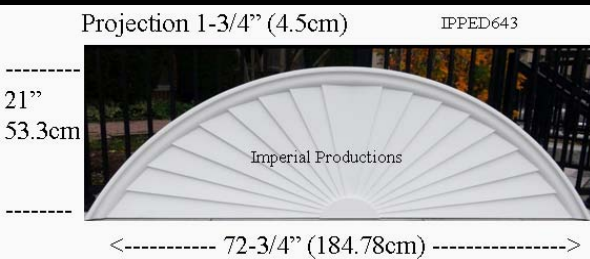

IPPED643

Brochure/Order Form

Materials	List	Each	10 +	ITEM 66
ArchPolymer™	599.99	449.99	359.99