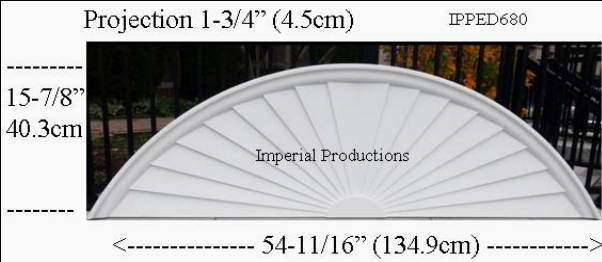

IPPED680

Brochure/Order Form

Materials	List	Each	10 +	ITEM 49
ArchPolymer™	262.46	196.85	157.48