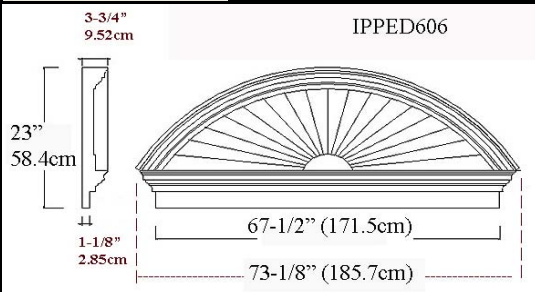

IPPED606

Brochure/Order Form

Materials	List	Each	10 +	ITEM 4
ArchPolymer™	480.92	360.69	288.55