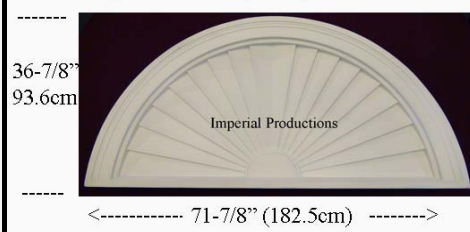

Brochure/Order Form

Projection 1-3/4" (4.4cm)

IPPED767

Materials	List	Each	10 +	ITEM 59
ArchPolymer™	454.28	340.71	272.57	

IPPED672

Brochure/Order Form

Projection 1-3/4" (4.4cm)

IPPED672