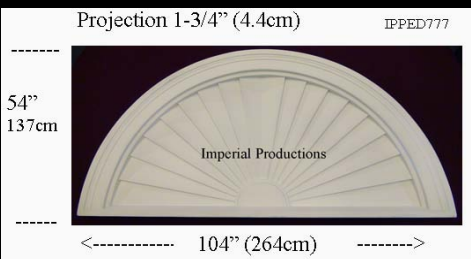

IPPED777

Brochure/Order Form

Materials	List	Each	10 +	ITEM 92
ArchPolymer™	1124.17	843.13	674.50