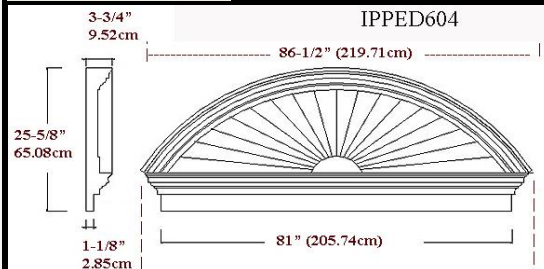

IPPED604

Brochure/Order Form

Materials	List	Each	50 +	ITEM 6
ArchPolymer™	504.53	378.40	302.72