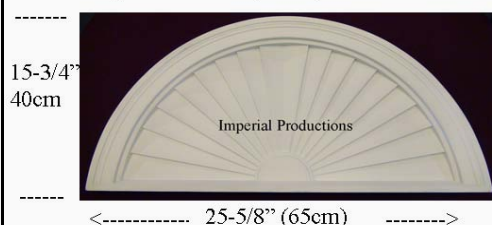

IPPED751

Brochure/Order Form

Projection 1-3/4" (4.4cm)

IPPED751

Materials	List	Each	50 +	ITEM 14
ArchPolymer™	111.87	83.90	67.12