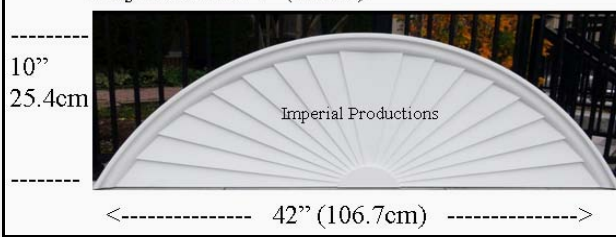

IPPED712

Brochure/Order Form

Projection 1-3/4" (4.5cm)

IPPED712

Materials	List	Each	50 +	ITEM 38
ArchPolymer™	158.29	118.72	94.97