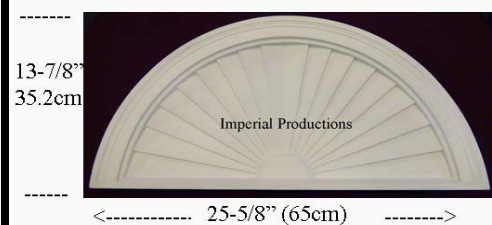

Projection 1-3/4" (4.5cm)

IPPED700

Materials	List	Each	10 +	ITEM 9
ArchPolymer™	100.96	75.72	60.57	

IPPED661

Brochure/Order Form

Projection 1-3/4" (4.4cm)

IPPED661

Materials	List	Each	50 +	ITEM 13
ArchPolymer™	242.98	182.23	145.79	

IPPED750

Brochure/Order Form

Projection 1-3/4" (4.4cm)

IPPED750

Materials	List	Each	10 +	ITEM 10
ArchPolymer™	107.39	80.54	64.44	

IPPED751

Brochure/Order Form

Projection 1-3/4" (4.4cm)