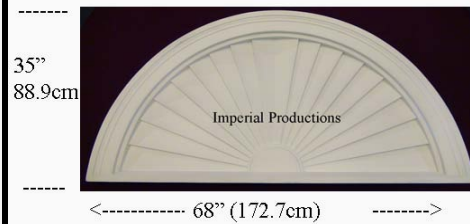

IPPED768

Brochure/Order Form

Projection 1-3/4" (4.4cm)

IPPED768

Materials	List	Each	50 +	ITEM 61
ArchPolymer™	523.08	392.31	313.85