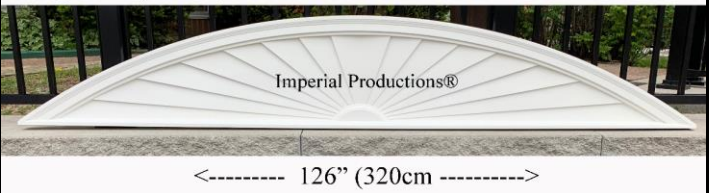

IPPED738

Materials	List	Each	50 +	ITEM 101
ArchPolymer™	913.14	684.86	547.88	

IPPED735

Brochure/Order Form

Height 22" (55.8cm)

IPPED735

Materials	List	Each	10 +	ITEM 98
ArchPolymer™	763.29	572.47	457.97	

IPPED736