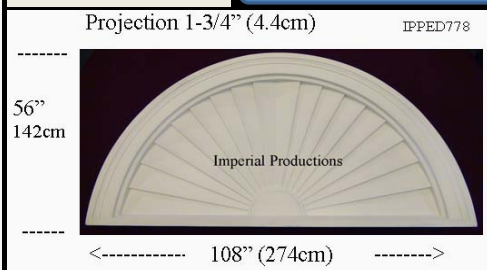

IPPED778

Brochure/Order Form

Materials	List	Each	50 +	ITEM 94
ArchPolymer™	4245.95	911.96	729.57