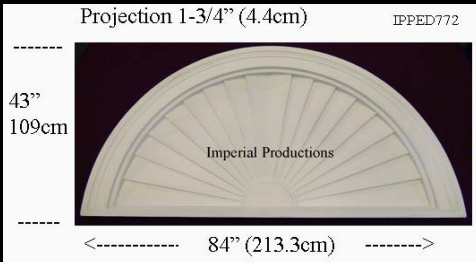

IPPED772

Brochure/Order Form

Materials	List	Each	10 +	ITEM 73
ArchPolymer™	795.57	596.67	477.34