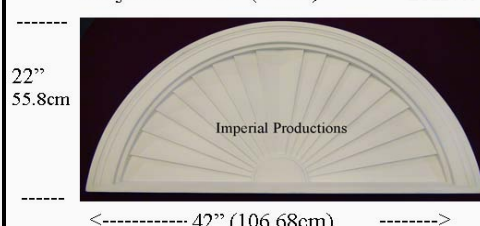

IPPED710

Brochure/Order Form

Projection 1-3/4" (4.5cm)

IPPED710

Materials	List	Each	10 +	ITEM 35
ArchPolymer™	152.82	114.62	91.69	

IPPED760

Brochure/Order Form

Projection 1-3/4" (4.4cm)

IPPED761

Brochure/Order Form

Projection 1-3/4" (4.4cm)

IPPED761

Materials	List	Each	50 +	ITEM 40
ArchPolymer™	213.37	160.03	128.02	

IPPED714

Brochure/Order Form

Projection 1-3/4" (4.5cm)