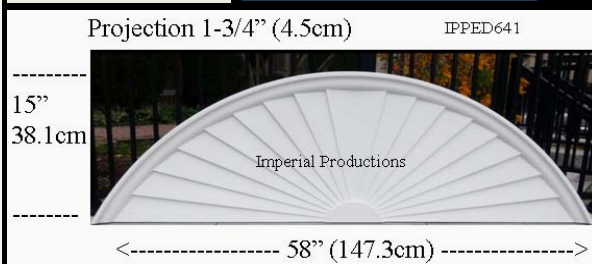

IPPED641

Brochure/Order Form

Materials	List	Each	50 +	ITEM 54
ArchPolymer™	338.04	253.50	202.80