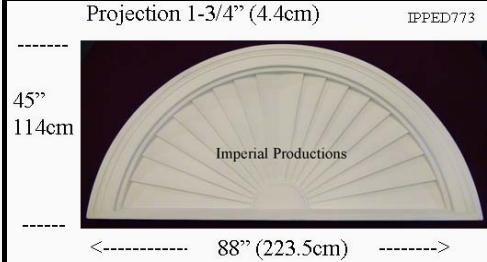

IPPED773

Brochure/Order Form

Materials	List	Each	50 +	ITEM 77
ArchPolymer™	871.82	653.86	523.09