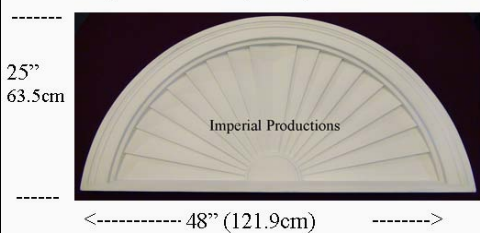

IPPED763

Brochure/Order Form

Projection 1-3/4" (4.4cm)

IPPED763

Materials	List	Each	10 +	ITEM 44
ArchPolymer™	242.37	181.78	145.42