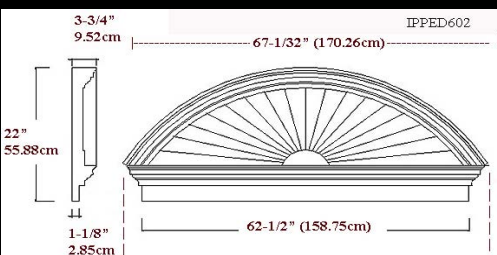

IPPED602

Brochure/Order Form

Materials	List	Each	10 +	ITEM 3
ArchPolymer™	475.27	356.45	285.16