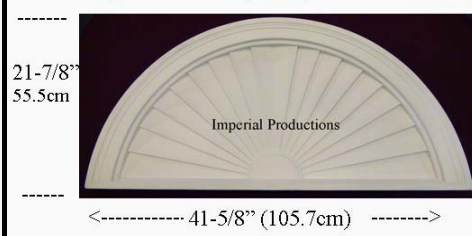

IPPED760

Brochure/Order Form

Projection 1-3/4" (4.4cm)

IPPED760

Materials	List	Each	50 +	ITEM 39
ArchPolymer™	211.16	158.37	126.70