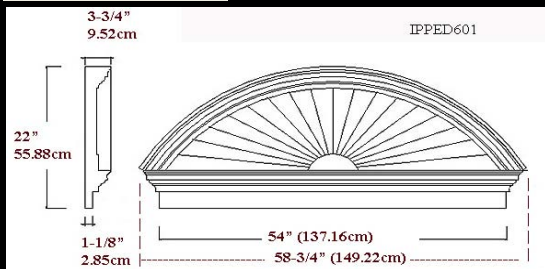

IPPED601

Brochure/Order Form

Materials	List	Each	10 +	ITEM 2
ArchPolymer™	386.73	290.05	232.04