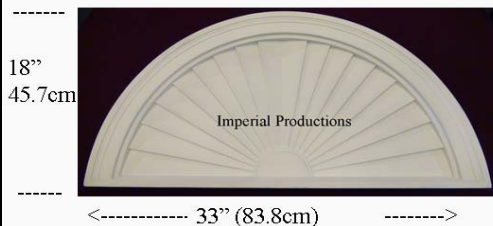

IPPED756

Brochure/Order Form

Projection 1-3/4" (4.4cm)

IPPED756

Materials	List	Each	10 +	ITEM 27
ArchPolymer™	178.97	134.22	107.38