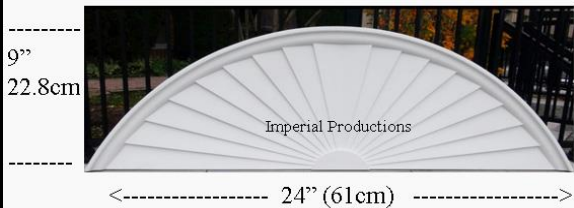

IPPED700

Brochure/Order Form

Projection 1-3/4" (4.5cm)

IPPED700

Materials	List	Each	10 +	ITEM 9
ArchPolymer™	100.96	75.72	60.57