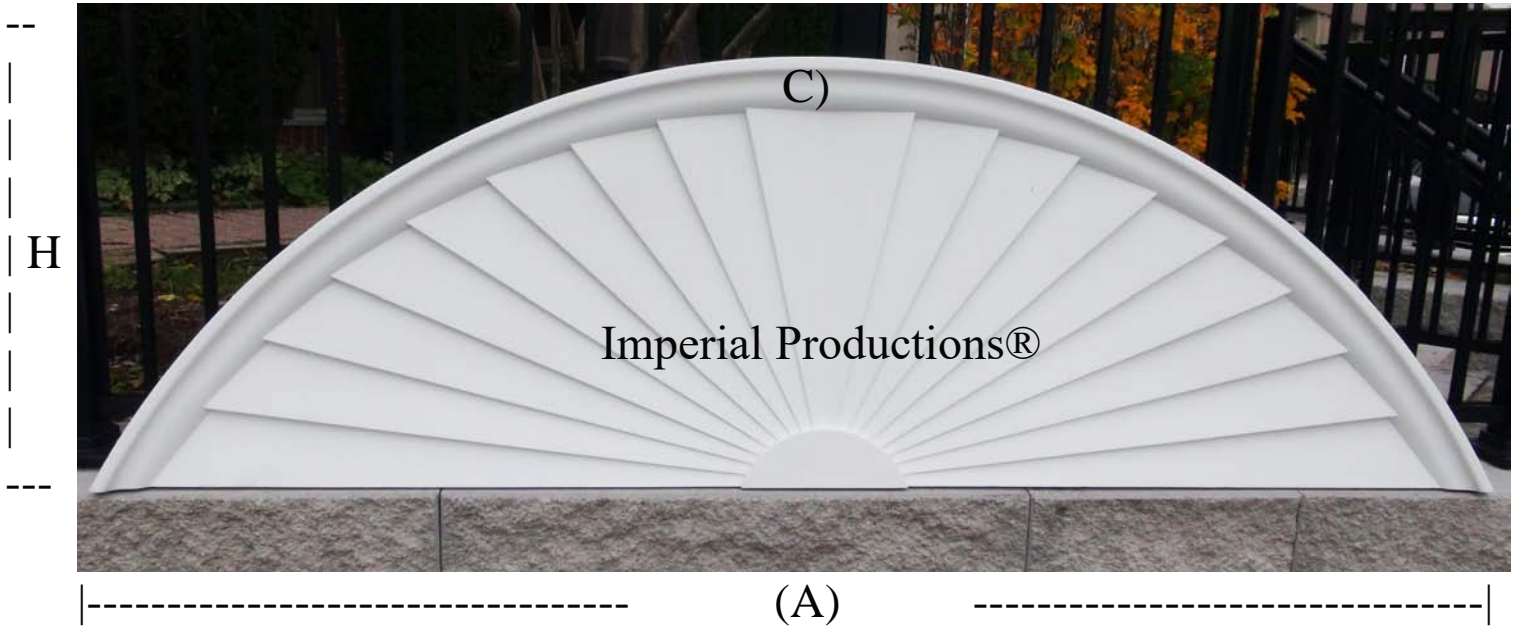

Sunburst Pediment Build Your Own

A) Width _____

H) Height _____

C) Casing Width _____

P) Projection-Depth _____

* *drawing not to scale*

* All specifications subject to change without notice, Final products & Measurements may vary from this brochure

Imperial Productions®

1-800-399-7585

Imperial Productions & Distribution Inc Toronto / New York

MAY-21

email sales@imperialproductions.com copyright 2016 MRDCI All Rights Reserved