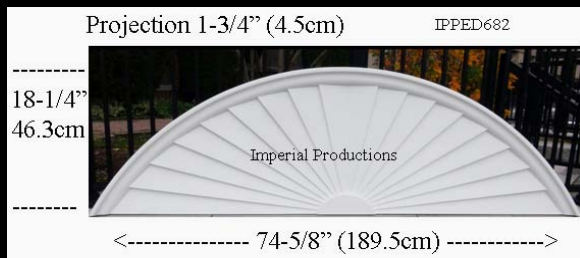

IPPED682

Brochure/Order Form

Materials	List	Each	10 +	ITEM 67
ArchPolymer™	455.72	341.79	273.43