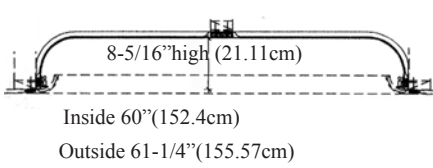

email sales@imperialproductions.com copyright 2016 MRDCI All Rights Reserved

**IPNP2002 Round 1 Piece**  
 59-1/4" Diameter x 9-11/16" Rise  
 150.5 Diameter 24.5cm Rise

**IPDM109 Round 1 Piece**  
 59-3/4" Diameter x 13-15/16" Rise  
 151.7cm Diameter x 34.4cm Rise

**IPDM110 Round 1 Piece**  
 5 Feet Diameter x 15" Rise  
 152.4cm Diameter x 38.1cm Rise

**IPDM111 Round 1 Piece**  
 5 Feet Diameter x 20" Rise  
 152.4cm Diameter x 50.8cm Rise

**IPDM3001 Round 1 Piece**  
 5 Feet Diameter x 12" Rise  
 152.4cm Diameter x 30.4cm Rise