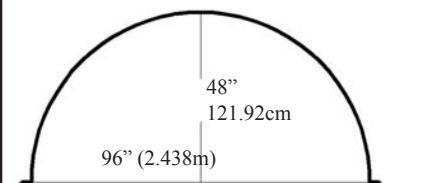

IPDM3006 Round 4 Piece

8 Feet Diameter x 48" Rise
2.43m Diameter x 1.21m Rise