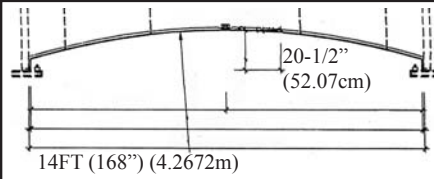

email sales@imperialproductions.com copyright 2016 MRDCI All Rights Reserved

**IPDM3015 Round 8 Piece**  
12 Feet Diameter x 6 Feet Rise  
3.65m Diameter x 1.82 meter Rise

**IPDG152 Round 6 Piece**  
14 Feet Diameter x 15" Rise  
7.26m Diameter x 38.1cm Rise

**IPDM156 Round 16 piece**  
18 Feet-8" Diameter x 21" Rise  
5.68 meter Diameter x 53.34cm Rise

**IPDM148 Round 8 Piece**  
12 Feet Diameter x 15" Rise  
3.65m Diameter x 38.1cm Rise

**IPDM153 Round 16 pieces**  
17 Feet Diameter x 20-1/2" Rise  
5.18 meter Diameter x 52cm Rise