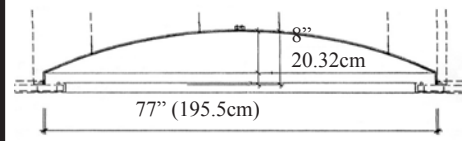

Vault 4-3/4" (12.065cm)

IPDM165 Oval 4 Pieces

Major 6 Feet-5" (195.5cm)
Minor 4 Feet-8" (142.2cm)
Rise 8" (20.3cm)