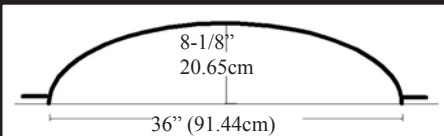

# Standard Interior Domes

**IPNP1032** Round 1 Piece  
19-1/2" Diameter x 1-3/4" Rise  
49.5cm Diameter x 4.4cm Rise

**IPNP2004** Round 1 Piece  
35-1/2" Diameter x 4" Rise  
90.1cm Diameter x 10.1cm Rise

**IPNP999** Round 1 Piece  
37-3/8" Diameter x 4-7/16" Rise  
94.9cm Diameter x 11.3cm Rise

**IPDM102** Round 1 Piece  
3 Feet Diameter x 18" Rise  
91.4cm Diameter x 45.7cm Rise

**IPNP2001** Round 1 Piece  
27" Diameter x 3-15/16" Rise  
68.5cm Diameter x 10cm Rise

**IPDM103** Round 1 piece  
3 Feet Diameter x 7" Rise  
91.4cm Diameter x 17.7cm Rise

**IPDP200** Round 1 Piece  
31-7/8" Diameter x 7-1/2" Rise  
81cm Diameter x 19cm Rise

**IPDM3002** Round Raised Rim  
3 Feet Diameter x 8-1/8" Rise  
91.4cm Diameter x 20.6cm Rise