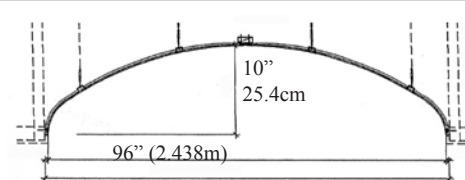

IPDM127 Round 2 Pieces

8 Feet Diameter x 15" Rise
2.4 meter Diameter x 38.1cm Rise