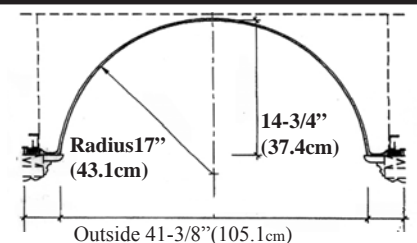

# Standard Interior Domes

**IPNP1032** Round 1 Piece  
19-1/2" Diameter x 1-3/4" Rise  
49.5cm Diameter x 4.4cm Rise

**IPNP2004** Round 1 Piece  
35-1/2" Diameter x 4" Rise  
90.1cm Diameter x 10.1cm Rise

**IPNP999** Round 1 Piece  
37-3/8" Diameter x 4-7/16" Rise  
94.9cm Diameter x 11.3cm Rise

**IPDM102** Round 1 Piece  
3 Feet Diameter x 18" Rise  
91.4cm Diameter x 45.7cm Rise

**IPNP2001** Round 1 Piece  
27" Diameter x 3-15/16" Rise  
68.5cm Diameter x 10cm Rise

**IPDM103** Round 1 piece  
3 Feet Diameter x 7" Rise  
91.4cm Diameter x 17.7cm Rise

**IPDP200** Round 1 Piece  
31-7/8" Diameter x 7-1/2" Rise  
81cm Diameter x 19cm Rise

**IPDM3002** Round Raised Rim  
3 Feet Diameter x 8-1/8" Rise  
91.4cm Diameter x 20.6cm Rise

**IPDM101** Round 1 Piece  
33-1/2" Diameter x 14-3/4" Rise  
85cm Diameter x 37.4cm Rise

**IPDM3003** 1 Piece, Flat Rim  
3 Feet Diameter x 8" Rise  
91.4cm Diameter x 20.3cm Rise

**IPNP2010** Round 1 Piece  
39-1/2" Diameter x 5-1/2" Rise  
100cm Diameter x 13.5cm Rise