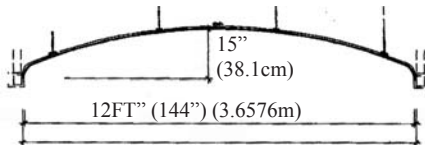

email sales@imperialproductions.com copyright 2016 MRDCI All Rights Reserved

**IPDM3015 Round 8 Piece**  
12 Feet Diameter x 6 Feet Rise  
3.65m Diameter x 1.82 meter Rise

**IPDG152 Round 6 Piece**  
14 Feet Diameter x 15" Rise  
7.26m Diameter x 38.1cm Rise

**IPDM156 Round 16 piece**  
18 Feet-8" Diameter x 21" Rise  
5.68 meter Diameter x 53.34cm Rise

**IPDM148 Round 8 Piece**  
12 Feet Diameter x 15" Rise  
3.65m Diameter x 38.1cm Rise

**IPDM153 Round 16 pieces**  
17 Feet Diameter x 20-1/2" Rise  
5.18 meter Diameter x 52cm Rise