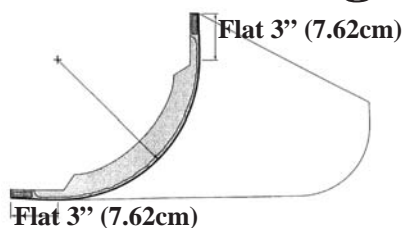

Bulkheads - 8 Feet (2.43m) Length

Code	Radius	Concave	Code	Radius	Convex
IPVLT109	4"	(10.16cm)	IPVLT303	3"	(7.62cm)
IPVLT110	6"	(15.24cm)	IPVLT304	4"	(10.16cm)
IPVLT111	8"	(20.32cm)	IPVLT306	6"	(15.24cm)
IPVLT112	9"	(22.8cm)	IPVLT308	8"	(20.32cm)
IPVLT113	10"	(25.4cm)	IPVLT309	9"	(22.8cm)
IPLVT114	12"	(30.48cm)	IPLVT312	12"	(30.48cm)
IPLVT115	15"	(38.1cm)	IPLVT315	15"	(38.1cm)
IPLVT116	18"	(45.72cm)	IPLVT318	18"	(45.72cm)
IPVLT117	20"	(50.8cm)	IPVLT324	24"	(60.96cm)
IPVLT118	24"	(60.96cm)	IPVLT327	27"	(65.58cm)
IPLVT119	30"	(76.2cm)	IPLVT330	30"	(76.2cm)