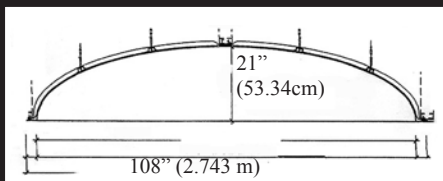

### IPDM3008 Round 4 Piece

8 Feet Diameter x 30" Rise  
2.43meter Diameter x 76.2cm Rise

\* All prices & specifications subject to change without notice, Final products & Measurements may vary from this brochure

Imperial Productions®

1-800-399-7585

Imperial Productions & Distribution Inc Toronto

email sales@imperialproductions.com copyright 2016 MRDCI All Rights Reserved

**IPDM134 Round 4 Piece**  
8 Feet Diameter x 48" Rise  
2.43m Diameter x 1.21m Rise

**IPDM135 Round 2 Piece**  
8 FT-2" Diameter x 17" Rise  
2.489m Diameter x 43.18cm Rise

**IPDM136 Round 2 Pieces**  
8 FT-8" Diameter x 12" Rise  
2.64m Diameter x 30.4cm Rise

**IPDM137 Round 2 Piece**  
9 Feet Diameter x 21" Rise  
2.74m Diameter x 53.3cm Rise

**IPDM3010 Round 4 Pieces**  
9 Feet-4-1/2" Diameter x 56-1/16" Rise  
2.85m Diameter x 142.4cm Rise

**IPDM139 Round 2 Pieces**  
9 Feet Diameter x 16" Rise  
2.743m Diameter x 40.6cm Rise

**IPDM3011 Round 8 Pieces**  
9 Feet-6" Diameter x 57" Rise  
2.89m Diameter x 144.7cm Rise