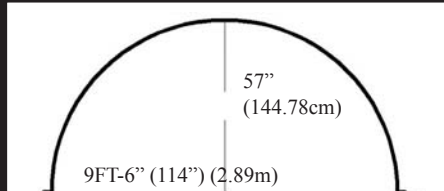

IPDM3011 Round 8 Pieces
9 Feet-6" Diameter x 57" Rise
2.89m Diameter x 144.7cm Rise