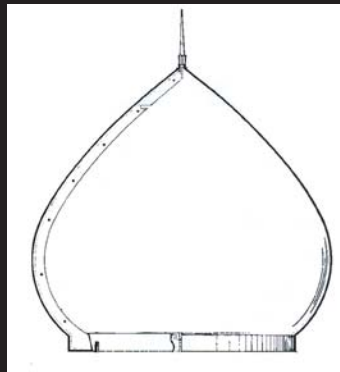

## **Exterior Custom Domes: (Fiberglass)**

Internal gaskets for weather proofing. Interior can be unfinished or custom finished. Submit drawings and sizes for pricing.

IPDM5003

IPDM5010

IPDM5004

IPDM5052 & IPDM5053

# Standard Interior Domes

**IPNP1032** Round 1 Piece  
19-1/2" Diameter x 1-3/4" Rise  
49.5cm Diameter x 4.4cm Rise

**IPNP2004** Round 1 Piece  
35-1/2" Diameter x 4" Rise  
90.1cm Diameter x 10.1cm Rise

**IPNP999** Round 1 Piece  
37-3/8" Diameter x 4-7/16" Rise  
94.9cm Diameter x 11.3cm Rise

**IPDM102** Round 1 Piece  
3 Feet Diameter x 18" Rise  
91.4cm Diameter x 45.7cm Rise

**IPNP2001** Round 1 Piece  
27" Diameter x 3-15/16" Rise  
68.5cm Diameter x 10cm Rise