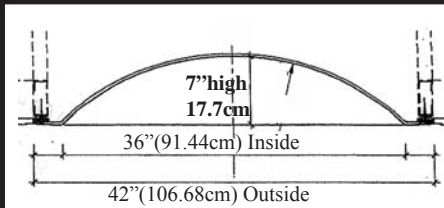

# Standard Interior Domes

**IPNP1032** Round 1 Piece  
19-1/2" Diameter x 1-3/4" Rise  
49.5cm Diameter x 4.4cm Rise

**IPNP2004** Round 1 Piece  
35-1/2" Diameter x 4" Rise  
90.1cm Diameter x 10.1cm Rise

**IPNP999** Round 1 Piece  
37-3/8" Diameter x 4-7/16" Rise  
94.9cm Diameter x 11.3cm Rise

**IPDM102** Round 1 Piece  
3 Feet Diameter x 18" Rise  
91.4cm Diameter x 45.7cm Rise

**IPNP2001** Round 1 Piece  
27" Diameter x 3-15/16" Rise  
68.5cm Diameter x 10cm Rise

**IPDM103** Round 1 piece  
3 Feet Diameter x 7" Rise  
91.4cm Diameter x 17.7cm Rise

**IPDP200** Round 1 Piece  
31-7/8" Diameter x 7-1/2" Rise  
81cm Diameter x 19cm Rise

**IPDM3002** Round Raised Rim  
3 Feet Diameter x 8-1/8" Rise  
91.4cm Diameter x 20.6cm Rise