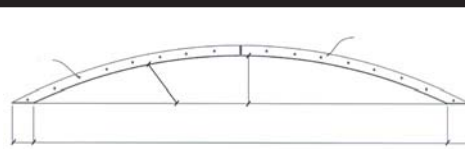

IPDM3021 Round 1 Piece

7 Feet-9" (236cm) x 24" (60.9cm) Rise