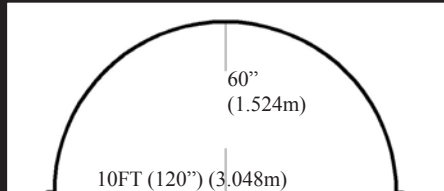

IPDM3009 Round 6 Pieces
10 Feet Diameter x 60" Rise
3.048m Diameter x 1.52m Rise