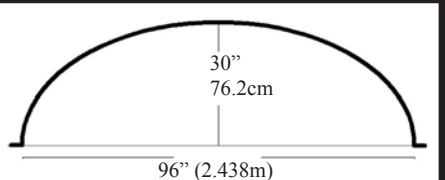

IPDM3008 Round 4 Piece

8 Feet Diameter x 30" Rise
2.43meter Diameter x 76.2cm Rise

* All prices & specifications subject to change without notice, Final products & Measurements may vary from this brochure

Imperial Productions®

1-800-399-7585

Imperial Productions & Distribution Inc Toronto

email sales@imperialproductions.com copyright 2016 MRDCI All Rights Reserved