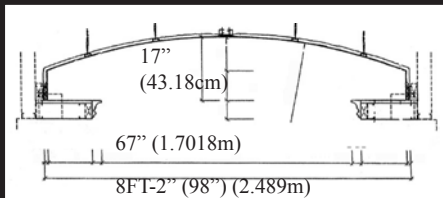

### IPDM3008 Round 4 Piece

8 Feet Diameter x 30" Rise  
2.43meter Diameter x 76.2cm Rise

\* All prices & specifications subject to change without notice, Final products & Measurements may vary from this brochure

Imperial Productions®

1-800-399-7585

Imperial Productions & Distribution Inc Toronto

email sales@imperialproductions.com copyright 2016 MRDCI All Rights Reserved

**IPDM134 Round 4 Piece**  
8 Feet Diameter x 48" Rise  
2.43m Diameter x 1.21m Rise

**IPDM135 Round 2 Piece**  
8 FT-2" Diameter x 17" Rise  
2.489m Diameter x 43.18cm Rise

**IPDM136 Round 2 Pieces**  
8 FT-8" Diameter x 12" Rise  
2.64m Diameter x 30.4cm Rise

**IPDM137 Round 2 Piece**  
9 Feet Diameter x 21" Rise  
2.74m Diameter x 53.3cm Rise