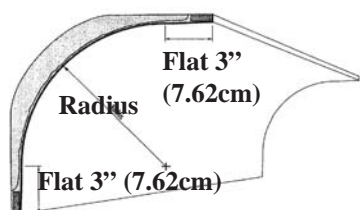

Bulkheads - 8 Feet (2.43m) Length

Code	Radius	Concave	Code	Radius	Convex
IPVLT109	4"	(10.16cm)	IPVLT303	3"	(7.62cm)
IPVLT110	6"	(15.24cm)	IPVLT304	4"	(10.16cm)
IPVLT111	8"	(20.32cm)	IPVLT306	6"	(15.24cm)
IPVLT112	9"	(22.8cm)	IPVLT308	8"	(20.32cm)
IPVLT113	10"	(25.4cm)	IPVLT309	9"	(22.8cm)
IPLVT114	12"	(30.48cm)	IPLVT312	12"	(30.48cm)
IPLVT115	15"	(38.1cm)	IPLVT315	15"	(38.1cm)
IPLVT116	18"	(45.72cm)	IPLVT318	18"	(45.72cm)
IPVLT117	20"	(50.8cm)	IPVLT324	24"	(60.96cm)
IPVLT118	24"	(60.96cm)	IPVLT327	27"	(65.58cm)
IPLVT119	30"	(76.2cm)	IPLVT330	30"	(76.2cm)