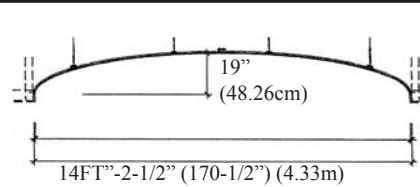

**IPDM156 Round 16 piece**  
18 Feet-8" Diameter x 21" Rise  
5.68 meter Diameter x 53.34cm Rise

**IPDM148 Round 8 Piece**  
12 Feet Diameter x 15" Rise  
3.65m Diameter x 38.1cm Rise

**IPDM153 Round 16 pieces**  
17 Feet Diameter x 20-1/2" Rise  
5.18 meter Diameter x 52cm Rise

**IPDM157 Round 12 pieces**  
19 Feet-3" Diameter x 45" Rise  
5.86 meters Diameter x 114.3cm Rise

**IPDM149**  
16 Feet Diameter x 34" Rise  
4.78m Diameter x 86.3cm Rise

**IPDM154 Round 8 pieces**  
14 Feet-2-1/2" Diameter x 19" Rise  
4.33 meter Diameter x 48.2cm Rise