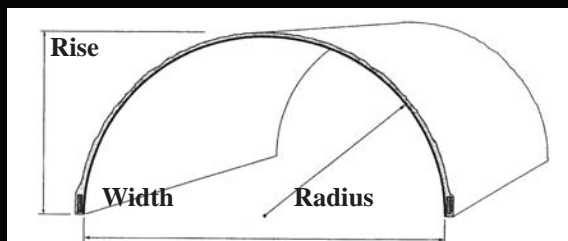

Interior Vaults & Bulkheads

Neo-Plaster-GRG

Barrel Vaults

Code	Bottom Width	Rise	Radius
IPVLT100	65" (1.65m)	27" (68.58cm)	33" (83.82cm)
IPVLT101	96" (2.438m)	48" (1.219m)	48" (1.219m)
IPVLT102	10 Feet (3.048m)	5 Feet (1.524m)	60" (1.524m)
IPVLT103	12 Feet (3.657m)	6 Feet (1.828m)	72" (1.828m)