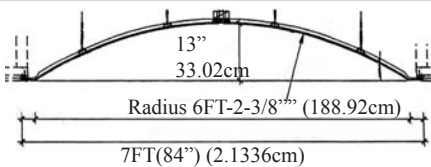

IPDM122 Round 1 Piece

7 Feet Diameter x 13" Rise
2.13meter Diameter x 33cm Rise