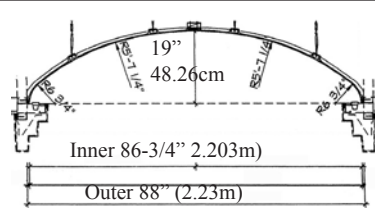

**IPDM113 Round 1 Piece**  
 5 Feet Diameter x 8-5/16" Rise  
 152.4cm Diameter x 21.1cm Rise

**IPNP2009 Round 1 Piece**  
 5 Feet Diameter x 20" Rise  
 152.4cm Diameter x 50.8cm Rise

**IPDM3005 Round 2 Piece**  
 6 Feet Diameter x 36" Rise  
 182.8cm Diameter x 91.4cm Rise

**IPDM115 Round 1 Piece**  
 6 Feet Diameter x 17-1/8" Rise  
 1.82m Diameter x 43.4cm Rise

**IPDM116 Round 1 Piece**  
 6 Feet Diameter x 17-1/2" Rise  
 1.8m Diameter x 44.4cm Rise

**IPDM117 Round 4 Pieces**  
 6 FT Diameter x 12" Rise  
 1.8m Diameter x 30.4cm Rise

**IPDM118 Round 1 Piece**  
 6 Feet Diameter x 16" Rise, 4" Vault  
 1.82m Diam x 40.6cm Rise, 10cm Vault

**IPDM119 Round 2 Pieces**  
 74-1/2" Diameter x 7" Rise  
 189.2cm Diameter x 17.7cm Rise

**IPDM120**  
 76-3/4" Diameter x 7" Rise  
 194.9cm Diameter x 17.78cm Rise

### IPNP2012 Round 1 Piece

80" Diameter x 15" Rise  
203.2cm Diameter x 38.1cm