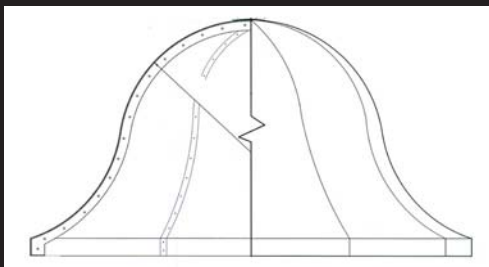

IPDM5064 & IPDM5065