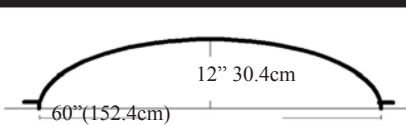

email sales@imperialproductions.com copyright 2016 MRDCI All Rights Reserved

**IPNP2002 Round 1 Piece**  
 59-1/4" Diameter x 9-11/16" Rise  
 150.5 Diameter 24.5cm Rise

**IPDM109 Round 1 Piece**  
 59-3/4" Diameter x 13-15/16" Rise  
 151.7cm Diameter x 34.4cm Rise

**IPDM110 Round 1 Piece**  
 5 Feet Diameter x 15" Rise  
 152.4cm Diameter x 38.1cm Rise

**IPDM111 Round 1 Piece**  
 5 Feet Diameter x 20" Rise  
 152.4cm Diameter x 50.8cm Rise

**IPDM3001 Round 1 Piece**  
 5 Feet Diameter x 12" Rise  
 152.4cm Diameter x 30.4cm Rise