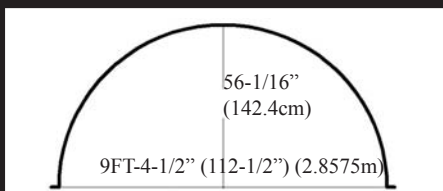

IPDM3010 Round 4 Pieces
9 Feet-4-1/2" Diameter x 56-1/16" Rise
2.85m Diameter x 142.4cm Rise