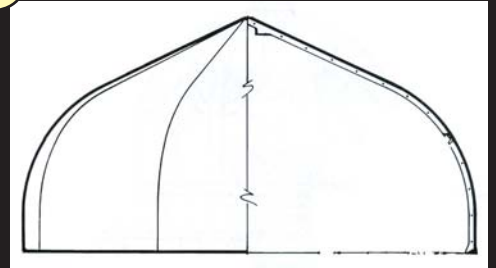

Custom Domes

Design Tip: Noise Attenuation and Domes:

All domes amplify noise! The shape, depth and material of a dome effects how noise is reflected by the dome. It is like a big satellite dish that amplifies sound waves. NeoPlaster-GRG is like drywall and has a higher degree of absorbing sound. Fiberglass is hard and noise bounces back from it especially high pitch sounds like heels on a marble floor in the same room that become amplified. Thus the material of choice for internal use is Neo-Plaster-GRG. Screw the segments to the framing, hang chains and affix to the embedded hooks. Tape & Mud the seams and plaster in place.

Exterior Custom Domes: (Fiberglass)

Internal gaskets for weather proofing. Interior can be unfinished or custom finished. Submit drawings and sizes for pricing.

IPDM5004

Imperial Productions®

1-800-399-7585

Imperial Productions & Distribution Inc Toronto

email sales@imperialproductions.com copyright 2016 MRDCI All Rights Reserved