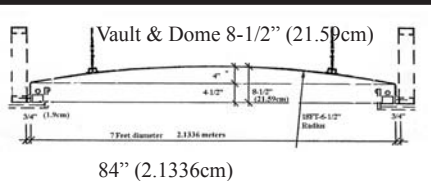

IPDM123 Round 1 Piece

7 Feet Diam x 8-1/2" Rise, 4-1/2" vault
2.13m Diam x 21.5cm Rise, 11.43 vault