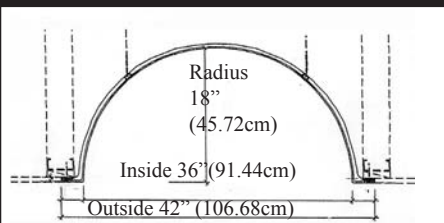

# Standard Interior Domes

**IPNP1032** Round 1 Piece  
19-1/2" Diameter x 1-3/4" Rise  
49.5cm Diameter x 4.4cm Rise

**IPNP2004** Round 1 Piece  
35-1/2" Diameter x 4" Rise  
90.1cm Diameter x 10.1cm Rise

**IPNP999** Round 1 Piece  
37-3/8" Diameter x 4-7/16" Rise  
94.9cm Diameter x 11.3cm Rise

**IPDM102** Round 1 Piece  
3 Feet Diameter x 18" Rise  
91.4cm Diameter x 45.7cm Rise

**IPNP2001** Round 1 Piece  
27" Diameter x 3-15/16" Rise  
68.5cm Diameter x 10cm Rise

**IPDM103** Round 1 piece  
3 Feet Diameter x 7" Rise  
91.4cm Diameter x 17.7cm Rise

**IPDP200** Round 1 Piece  
31-7/8" Diameter x 7-1/2" Rise  
81cm Diameter x 19cm Rise

**IPDM3002** Round Raised Rim  
3 Feet Diameter x 8-1/8" Rise  
91.4cm Diameter x 20.6cm Rise

**IPDM101** Round 1 Piece  
33-1/2" Diameter x 14-3/4" Rise  
85cm Diameter x 37.4cm Rise

**IPDM3003** 1 Piece, Flat Rim  
3 Feet Diameter x 8" Rise  
91.4cm Diameter x 20.3cm Rise

**IPNP2010** Round 1 Piece  
39-1/2" Diameter x 5-1/2" Rise  
100cm Diameter x 13.5cm Rise