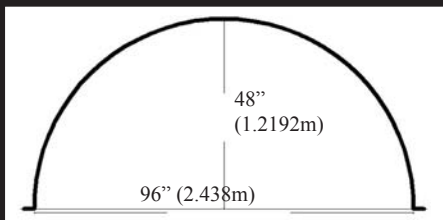

IPDM134 Round 4 Piece
8 Feet Diameter x 48" Rise
2.43m Diameter x 1.21m Rise