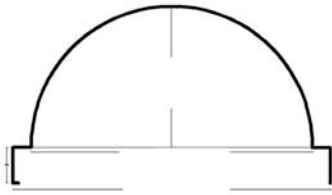

IPDM3015 Round 8 Piece
12 Feet Diameter x 6 Feet Rise
3.65m Diameter x 1.82 meter Rise