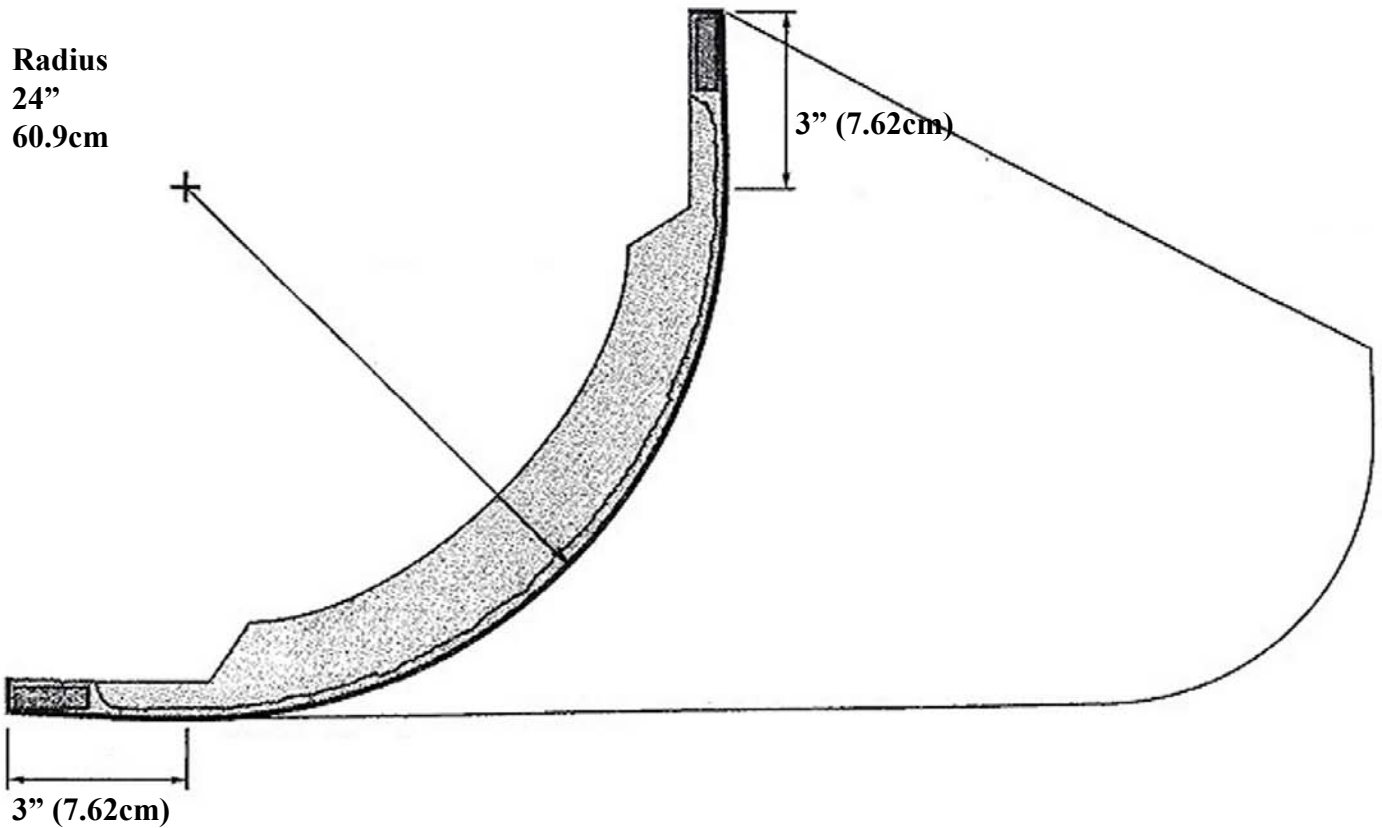

Bulkhead

GRG Glass Fiber Re-enforce Gypsum

IPVLT324-GRG

Smooth

** assembly required, all measurements are approximate only
Secure with Screws, Tape & Mud Seams*

Quantity: _____

Name: _____

www.imperialproductions.com