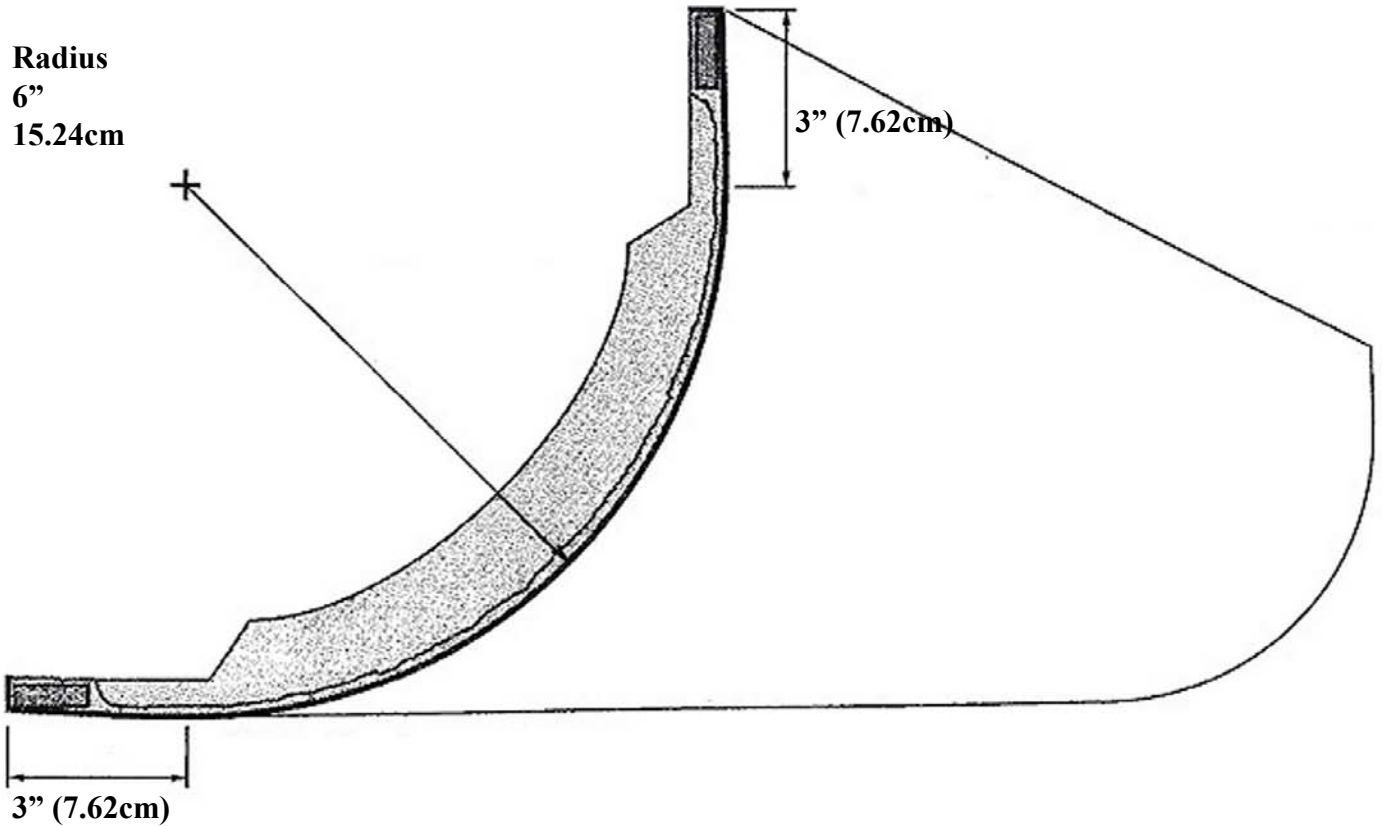

Bulkhead

GRG Glass Fiber Re-enforce Gypsum

IPVLT306-GRG

Smooth

** assembly required, all measurements are approximate only
Secure with Screws, Tape & Mud Seams*

Quantity: _____

Name: _____

www.imperialproductions.com