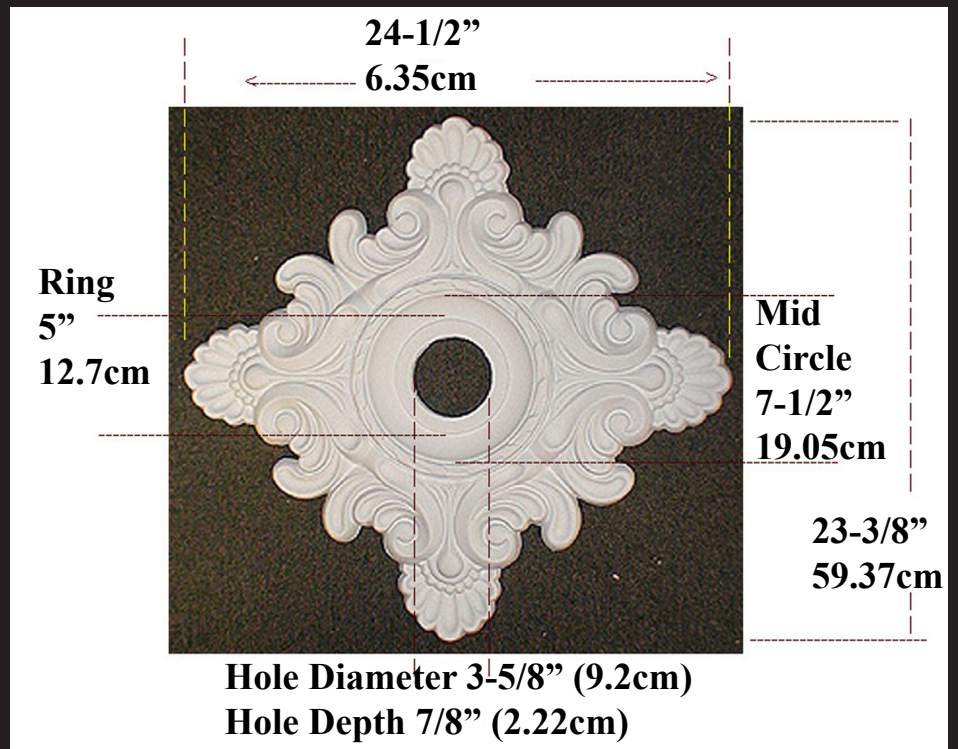

**IMPERIAL
Medallions**

IPNP1041

Back of Medallion - Flat

Optional Class A Fire-Paint
for 1Hour-25 minute with 14 mill (dry)

Made from Arch-Polymer™
A High Quality Artificial Wood
Density Similar to White Pine
Cuts like Wood
Decorative Not Load Bearing
Primed White Ready to Paint
Must Paint immediately
for Exterior Application
Rot, Water & Insect Resistant
Easy to Install