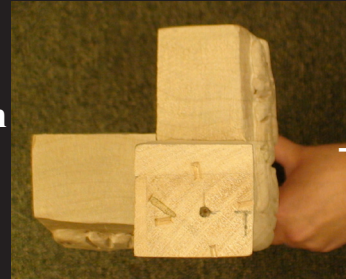

IMPERIAL LEGS

IPLC3030C CUSTOM SIZE

3" (7.62cm)

2"
(5.08cm)

2"
5.08cm

Total
Height

9"
22.86cm

7"
17.78cm

5"
(12.7cm)

Hand Carved from Wood
Basswood, Alder, Red Oak, Maple

5" (12.7cm)

5"
12.7cm

3" (7.62cm)

3" (7.62cm)

* All specifications subject to change without notice, Final products & Measurements may vary from this brochure