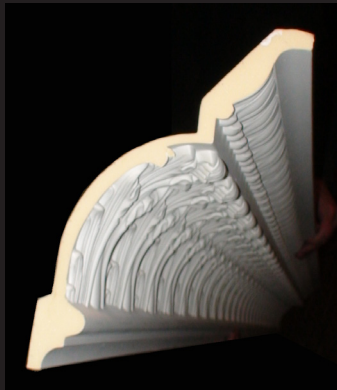

# IMPERIAL Crown & Cornice

# IPNP4250

Depth 5-1/2" (14cm)

High  
7-7/8"  
20cm

*Made from Arch-Polymer™*  
White Primed - High Quality  
Cuts like Wood Similar density to Pine  
Rot, Water & Insect Resistant  
Easy to Install

***Optional Class A Fire-Paint***