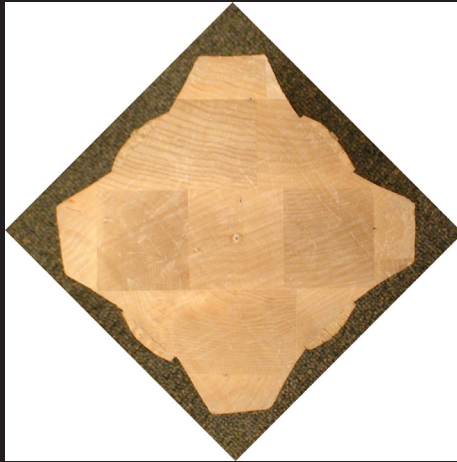

# IMPERIAL Corbels

# IPCPROC5A

Abacus  
7" (17.78cm)

7"  
(17.78cm)

5-13/16" (14.7638cm)

Height  
7"  
(17.78cm)

4-1/4" (10.79cm)

4-1/4"  
(10.79cm)

*Hand Carved from Wood*  
Basswood, Alder, Red Oak, Maple