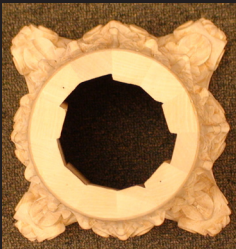

IMPERIAL
Capitals™

IPCPR0C6A

|----- 8-1/2" (21.59cm) -----|

Hand Carved from Wood
 Basswood, Alder , Red Oak, Maple

|----- 5-1/4" -----|
 (13.335cm)

11"
 27.94cm

Bottom View
 Circle 5-1/4"
 (13.33cm)

* All specifications subject to change without notice, Final products & Measurements may vary from this brochure