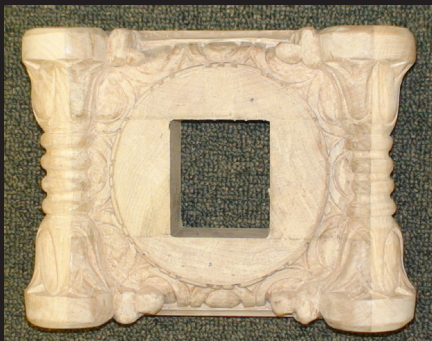

# IPCPR13A

|-----6-1/4" x 6-1/4" (15.875 x 15.875cm)-----|

Height  
Top  
to Bottom Circle  
3-1/8"  
(7.937cm)

|----- 3-1/2" (8.89cm) -----|

Top 6-1/4" x 6-1/4"  
15.875cm x 15.875cm

Bottom Circle  
3-1/2" (8.89cm)

*Hand Carved from Wood*  
Basswood, Alder, Red Oak, Maple

\* All specifications subject to change without notice, Final products & Measurements may vary from this brochure

[www.imperialarchitecture.com](http://www.imperialarchitecture.com)